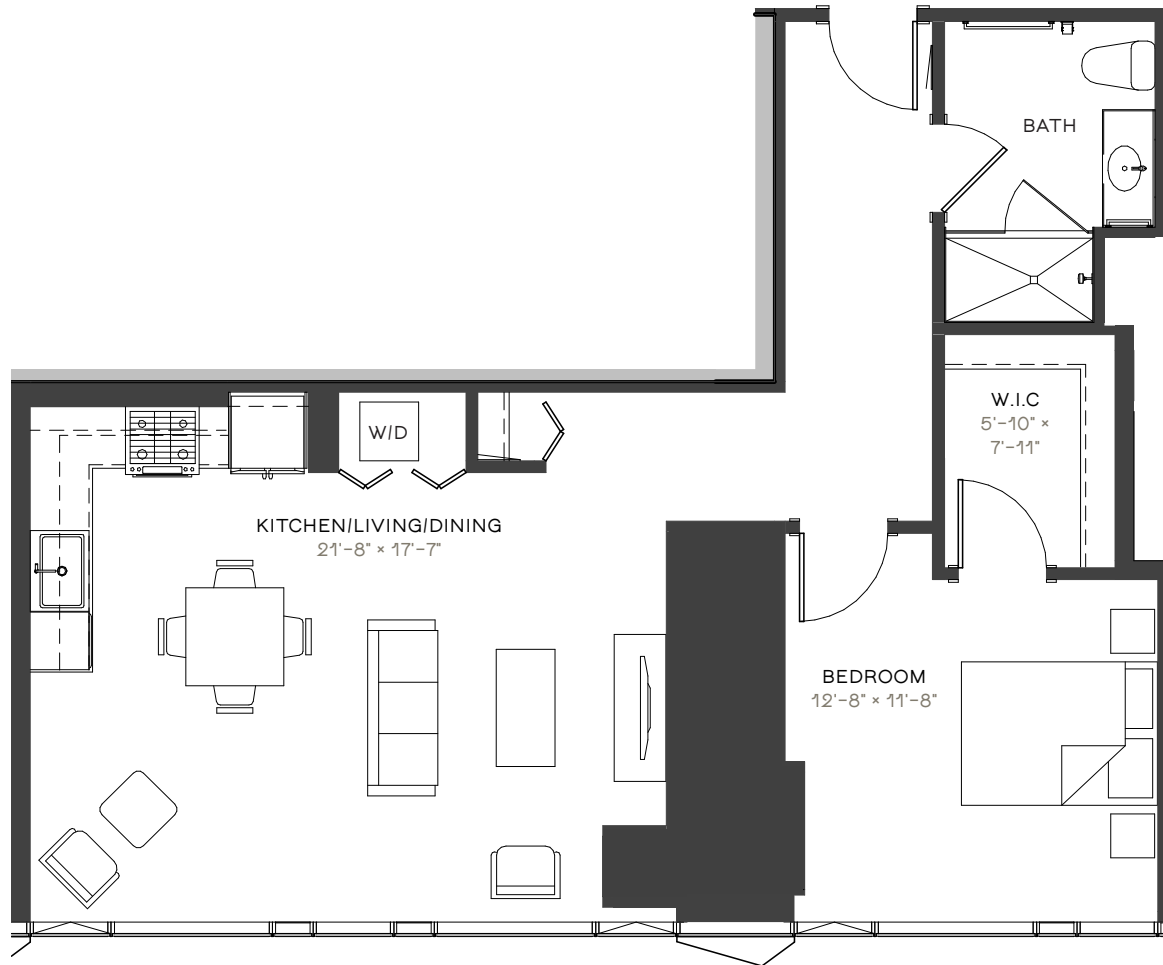

23 WEST APARTMENTS

WA1

1 BED / 1 BATH
929 SF
1101-4001

RESIDENCE

RENT

DATE AVAILABLE

312.270.1111 23WESTAPTS.COM

ELEVATIONS AND FLOOR PLANS ARE ARTIST'S RENDERINGS AND ARE SHOWN FOR ILLUSTRATION PURPOSES ONLY. ALL SQUARE FOOTAGE IS APPROXIMATE.