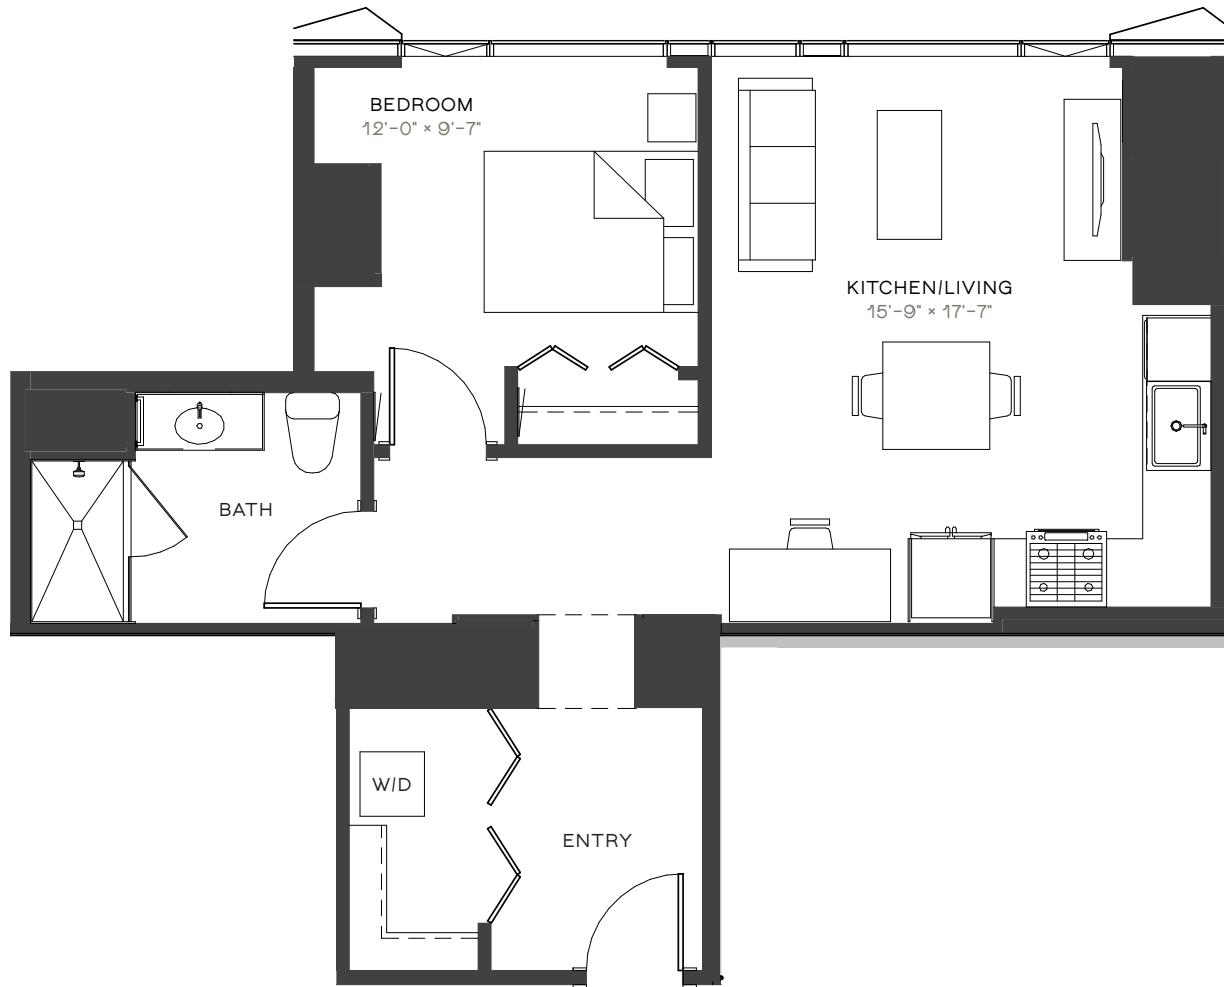

23 WEST APARTMENTS

WA10

1 BED / 1 BATH
761 SF
3505

RESIDENCE

RENT

DATE AVAILABLE

312.270.1111 23WESTAPTS.COM

ELEVATIONS AND FLOOR PLANS ARE ARTIST'S RENDERINGS AND ARE SHOWN FOR ILLUSTRATION PURPOSES ONLY. ALL SQUARE FOOTAGE IS APPROXIMATE.