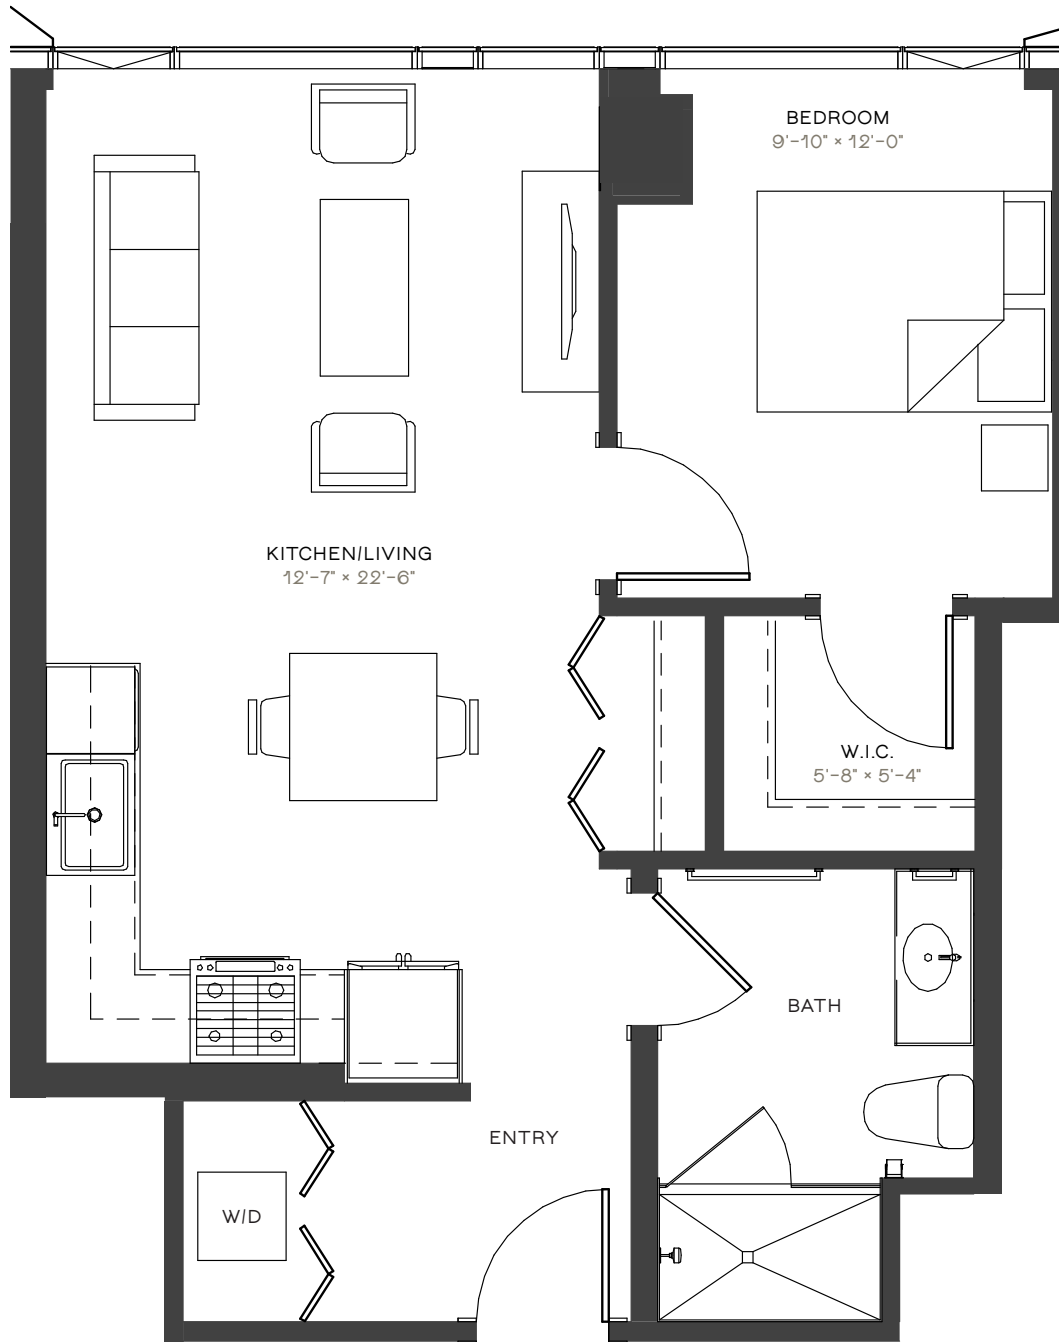

23 WEST APARTMENTS

WA14

1 BED / 1 BATH
698 SF
3706-4306

RESIDENCE

RENT

DATE AVAILABLE

312.270.1111 23WESTAPTS.COM

ELEVATIONS AND FLOOR PLANS ARE ARTIST'S RENDERINGS AND ARE SHOWN FOR ILLUSTRATION PURPOSES ONLY. ALL SQUARE FOOTAGE IS APPROXIMATE.