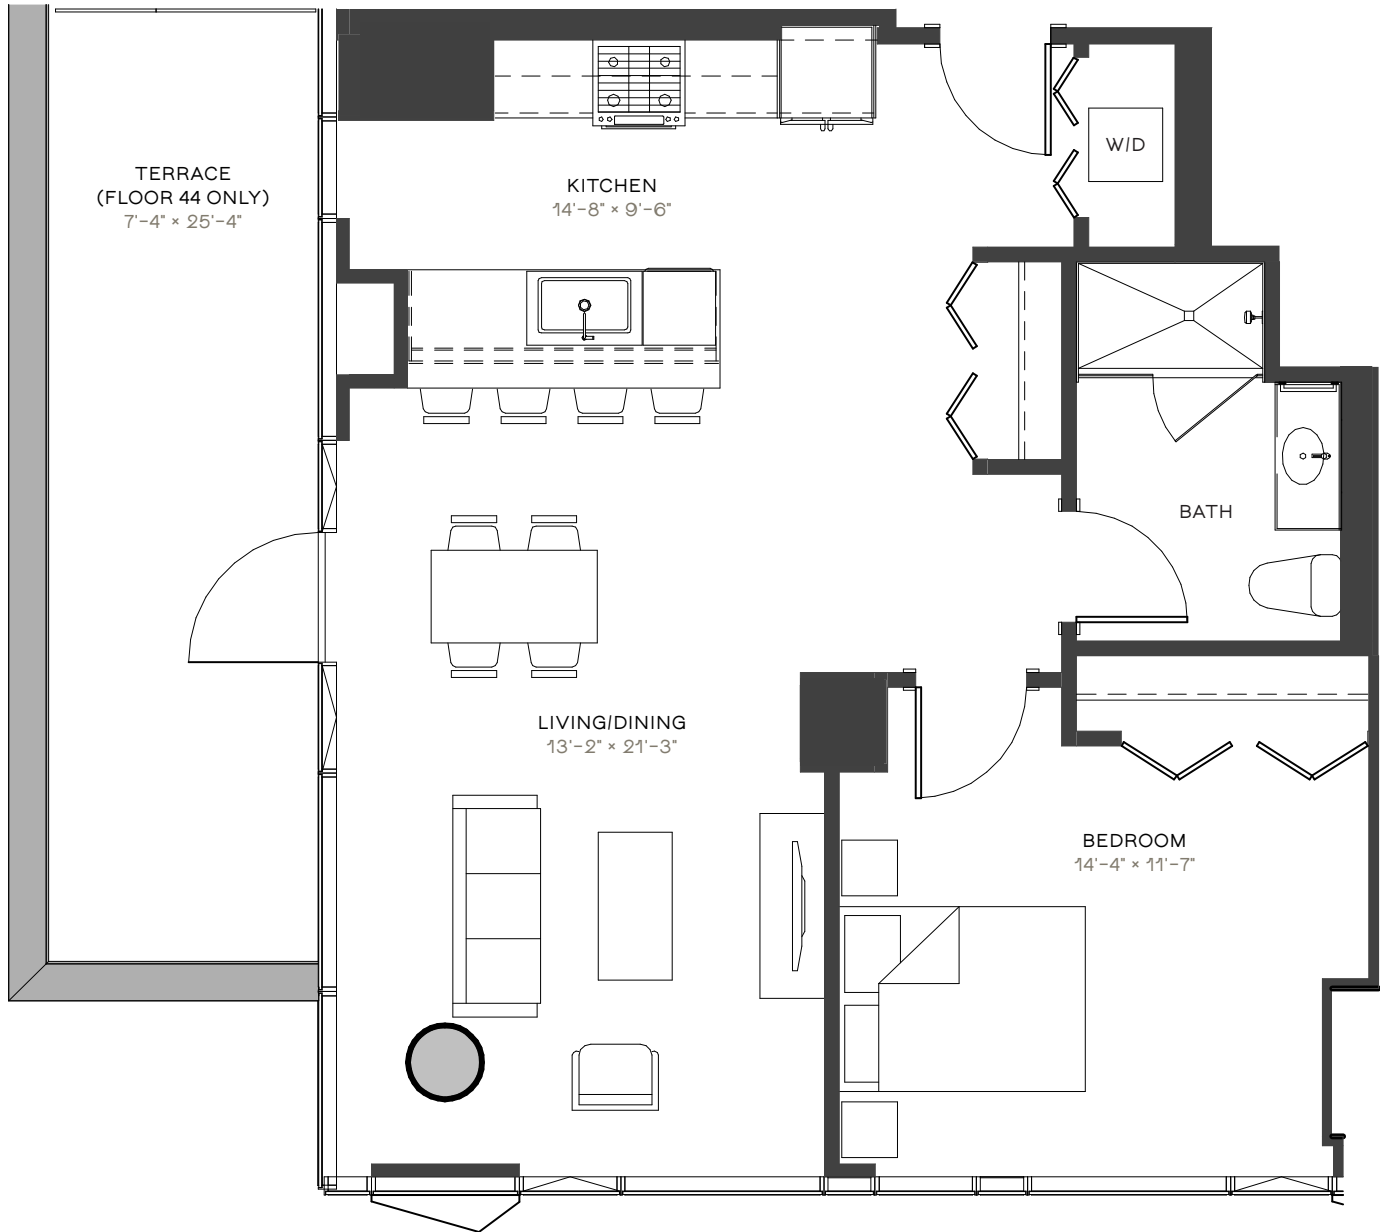

23 WEST APARTMENTS

WA16

1 BED / 1 BATH
893 SF
4407-4807

RESIDENCE

RENT

DATE AVAILABLE

312.270.1111 23WESTAPTS.COM

ELEVATIONS AND FLOOR PLANS ARE ARTIST'S RENDERINGS AND ARE SHOWN FOR ILLUSTRATION PURPOSES ONLY. ALL SQUARE FOOTAGE IS APPROXIMATE.