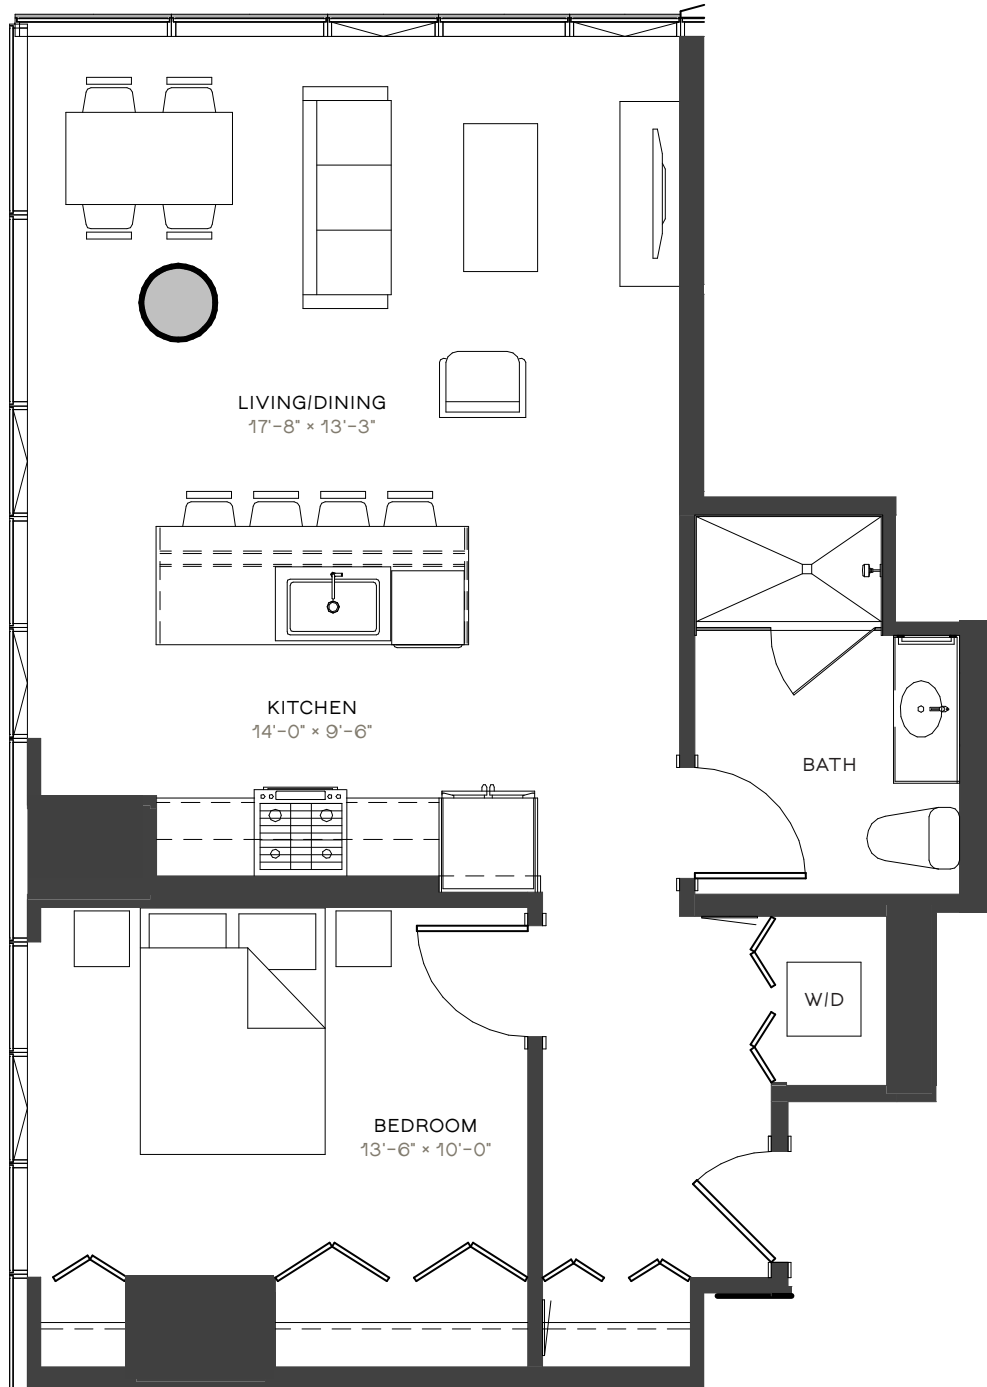

23 WEST APARTMENTS

WA17

1 BED / 1 BATH
816 SF
1108-3508

RESIDENCE

RENT

DATE AVAILABLE

312.270.1111 23WESTAPTS.COM

ELEVATIONS AND FLOOR PLANS ARE ARTIST'S RENDERINGS AND ARE SHOWN FOR ILLUSTRATION PURPOSES ONLY. ALL SQUARE FOOTAGE IS APPROXIMATE.