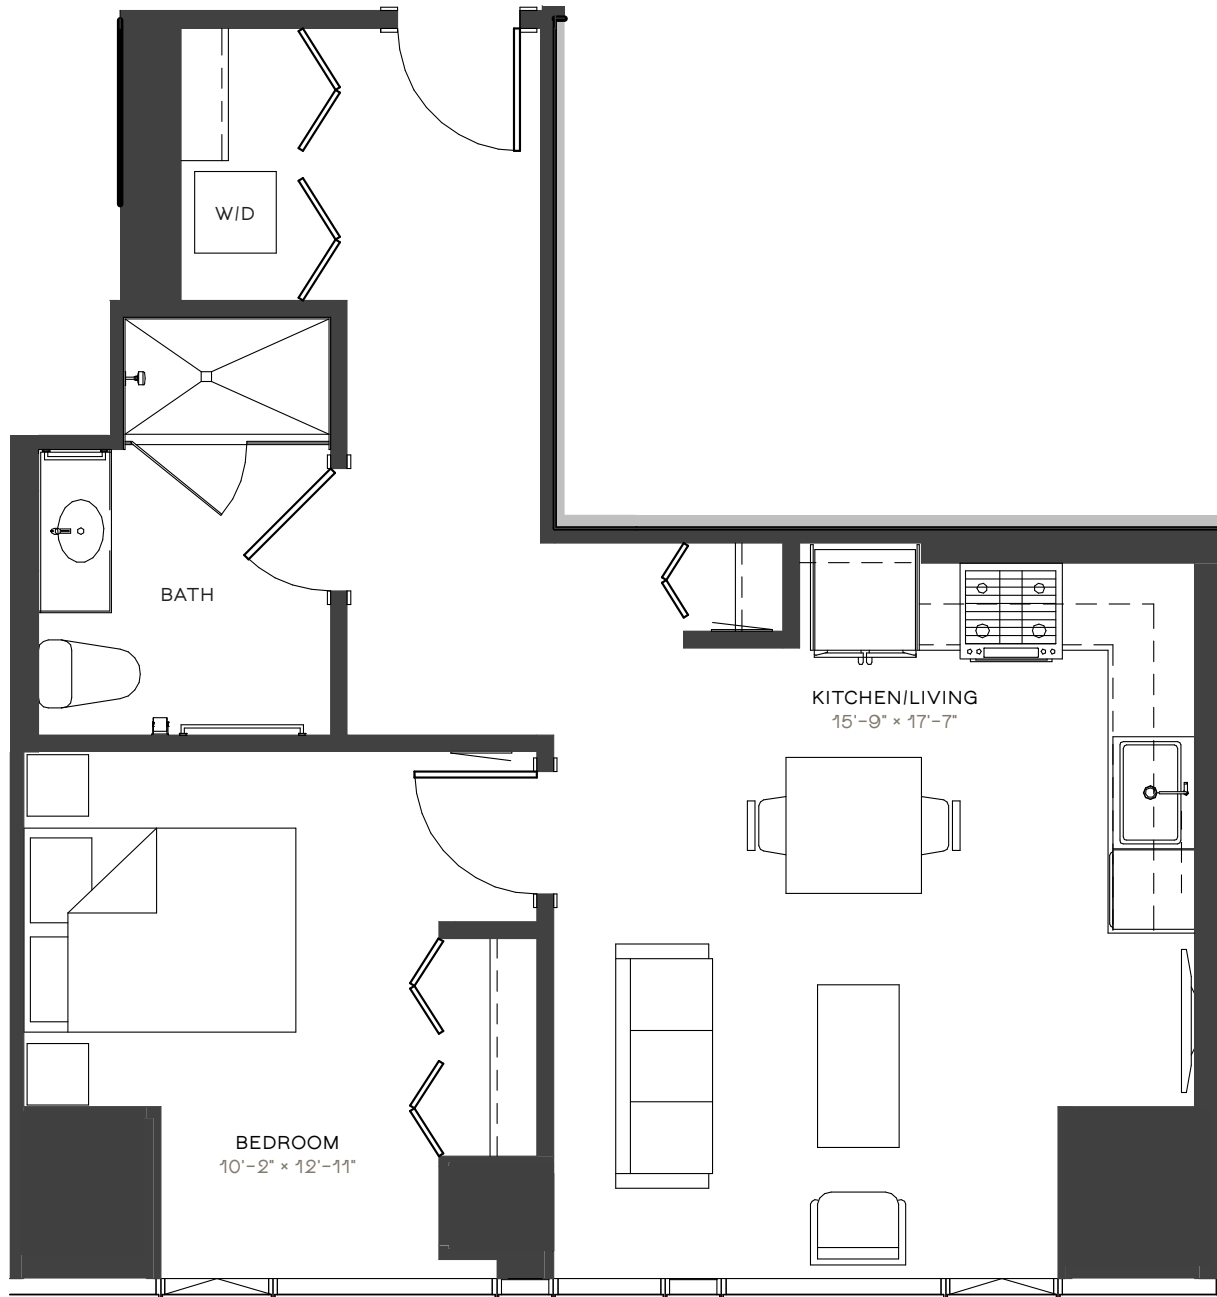

23 WEST APARTMENTS

WA19

1 BED / 1 BATH
731 SF
1111-4311

RESIDENCE

RENT

DATE AVAILABLE

312.270.1111 23WESTAPTS.COM

ELEVATIONS AND FLOOR PLANS ARE ARTIST'S RENDERINGS AND ARE SHOWN FOR ILLUSTRATION PURPOSES ONLY. ALL SQUARE FOOTAGE IS APPROXIMATE.