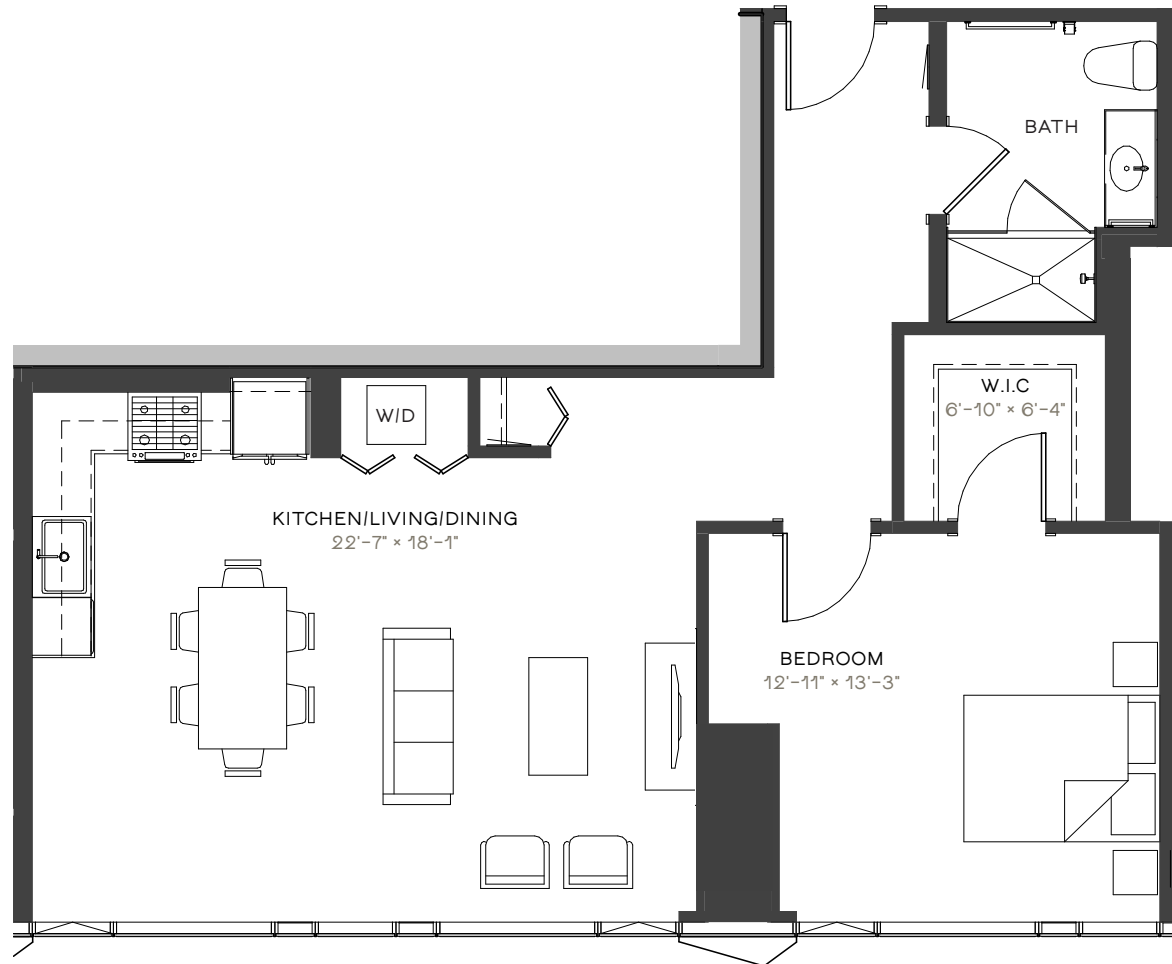

23 WEST APARTMENTS

WA2

1 BED / 1 BATH
935 SF
4101-4801

RESIDENCE

RENT

DATE AVAILABLE

312.270.1111 23WESTAPTS.COM

ELEVATIONS AND FLOOR PLANS ARE ARTIST'S RENDERINGS AND ARE SHOWN FOR ILLUSTRATION PURPOSES ONLY. ALL SQUARE FOOTAGE IS APPROXIMATE.