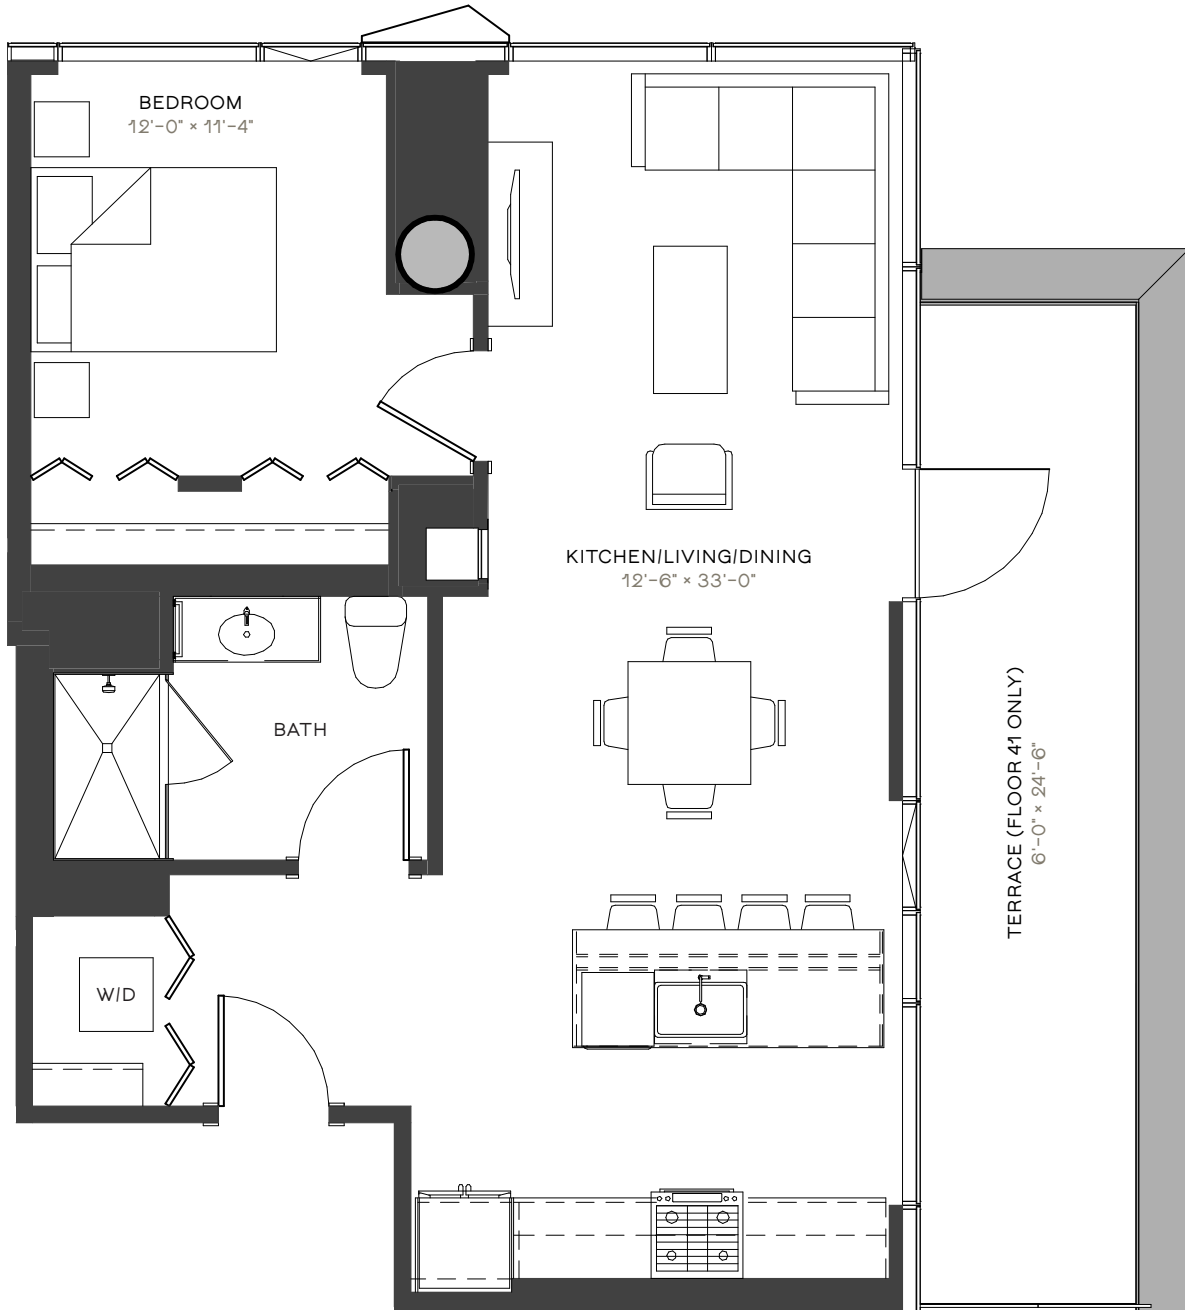

23 WEST APARTMENTS

WA20

1 BED / 1 BATH
777 SF
4103-4303

RESIDENCE

RENT

DATE AVAILABLE

312.270.1111 23WESTAPTS.COM

ELEVATIONS AND FLOOR PLANS ARE ARTIST'S RENDERINGS AND ARE SHOWN FOR ILLUSTRATION PURPOSES ONLY. ALL SQUARE FOOTAGE IS APPROXIMATE.