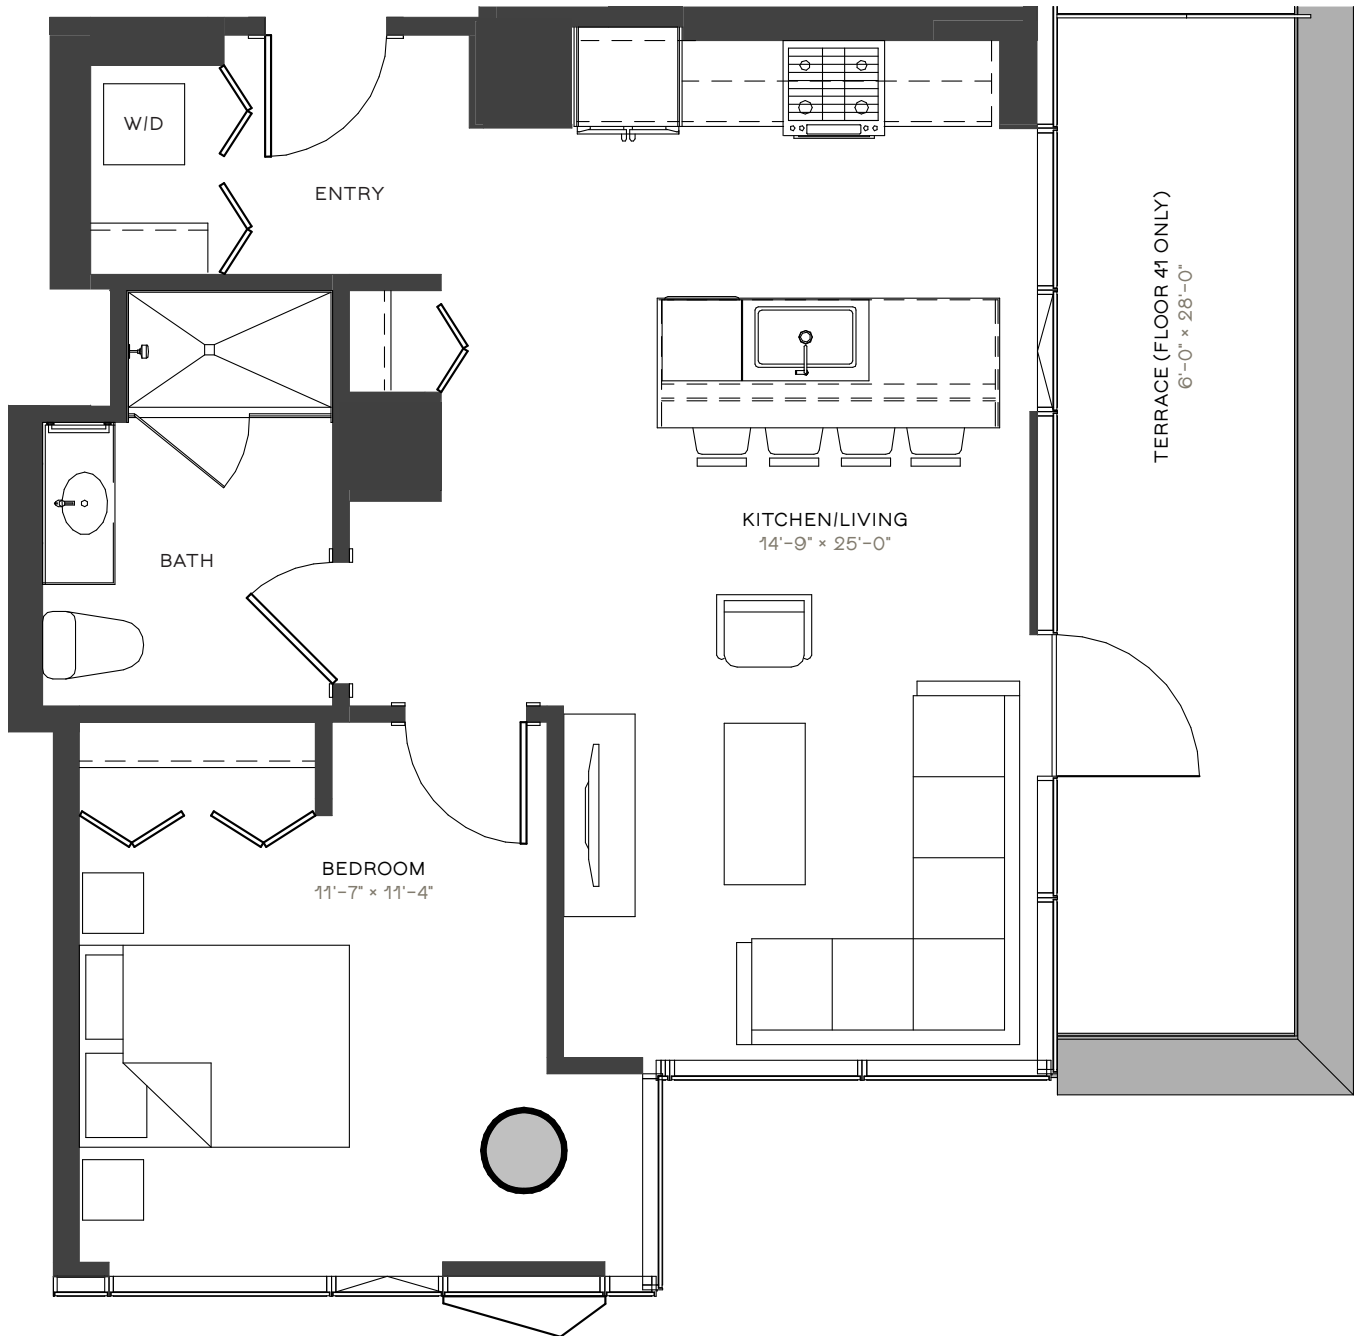

# 23 WEST APARTMENTS

# WA4

1 BED / 1 BATH  
725 SF  
4102-4302

RESIDENCE

RENT

DATE AVAILABLE

312.270.1111 23WESTAPTS.COM

ELEVATIONS AND FLOOR PLANS ARE ARTIST'S RENDERINGS AND ARE SHOWN FOR ILLUSTRATION PURPOSES ONLY. ALL SQUARE FOOTAGE IS APPROXIMATE.