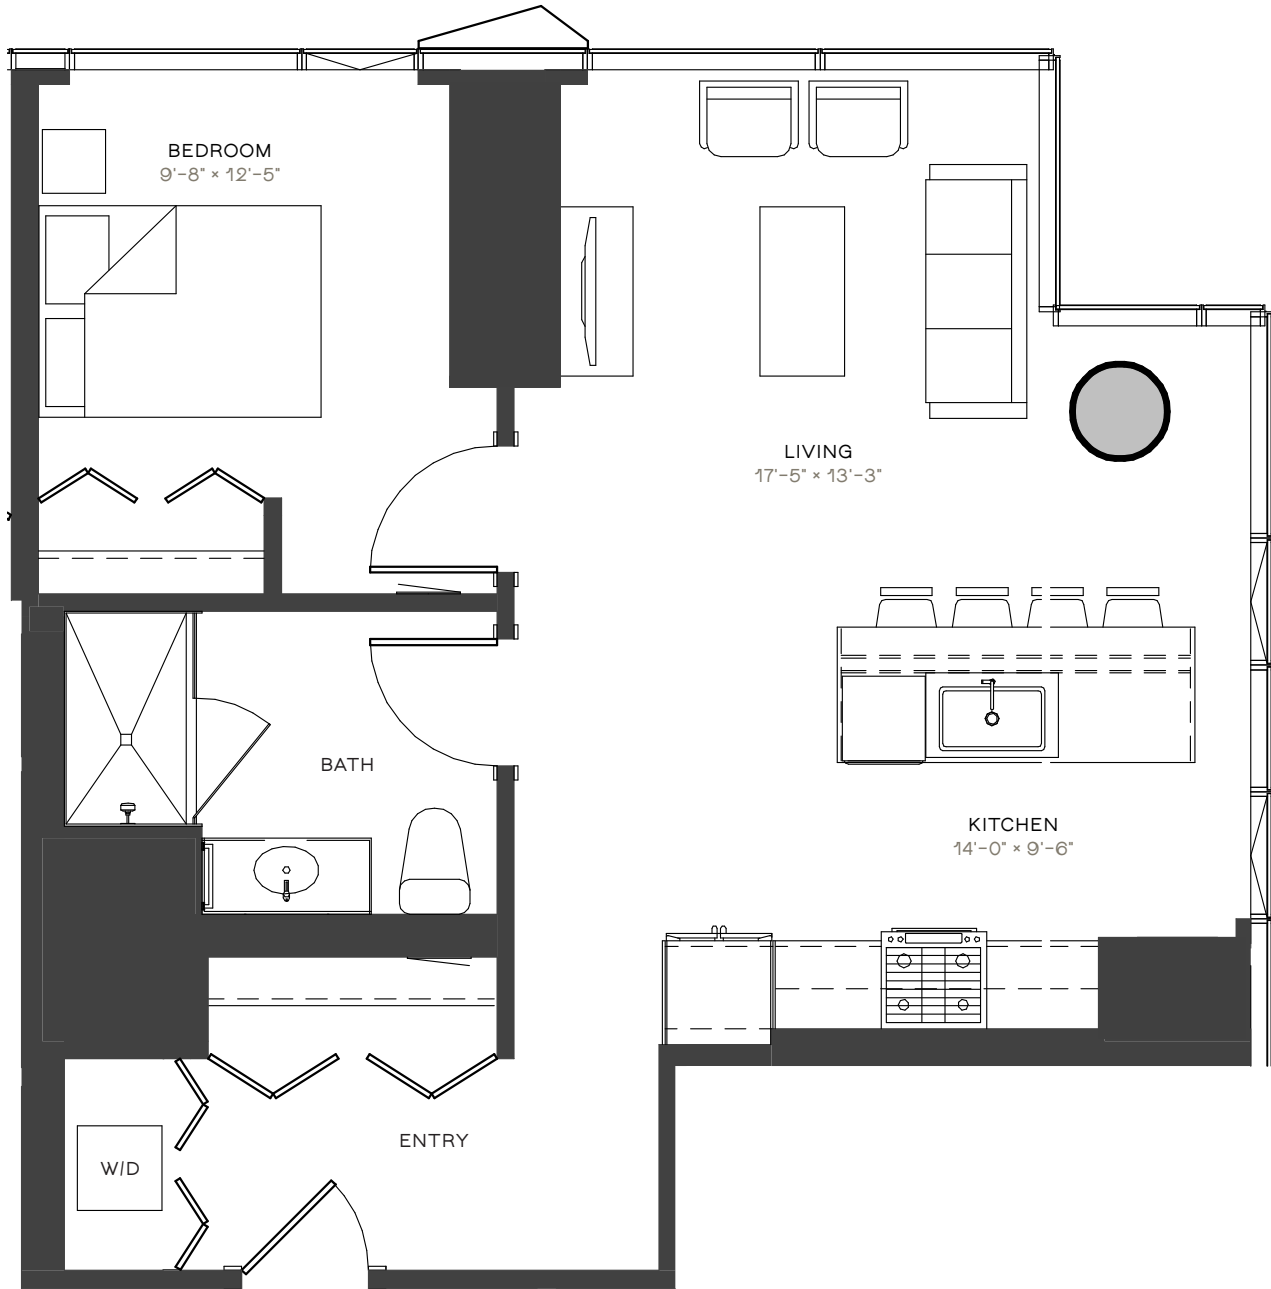

23 WEST APARTMENTS

WA5

1 BED / 1 BATH
743 SF
1103

RESIDENCE

RENT

DATE AVAILABLE

312.270.1111 23WESTAPTS.COM

ELEVATIONS AND FLOOR PLANS ARE ARTIST'S RENDERINGS AND ARE SHOWN FOR ILLUSTRATION PURPOSES ONLY. ALL SQUARE FOOTAGE IS APPROXIMATE.