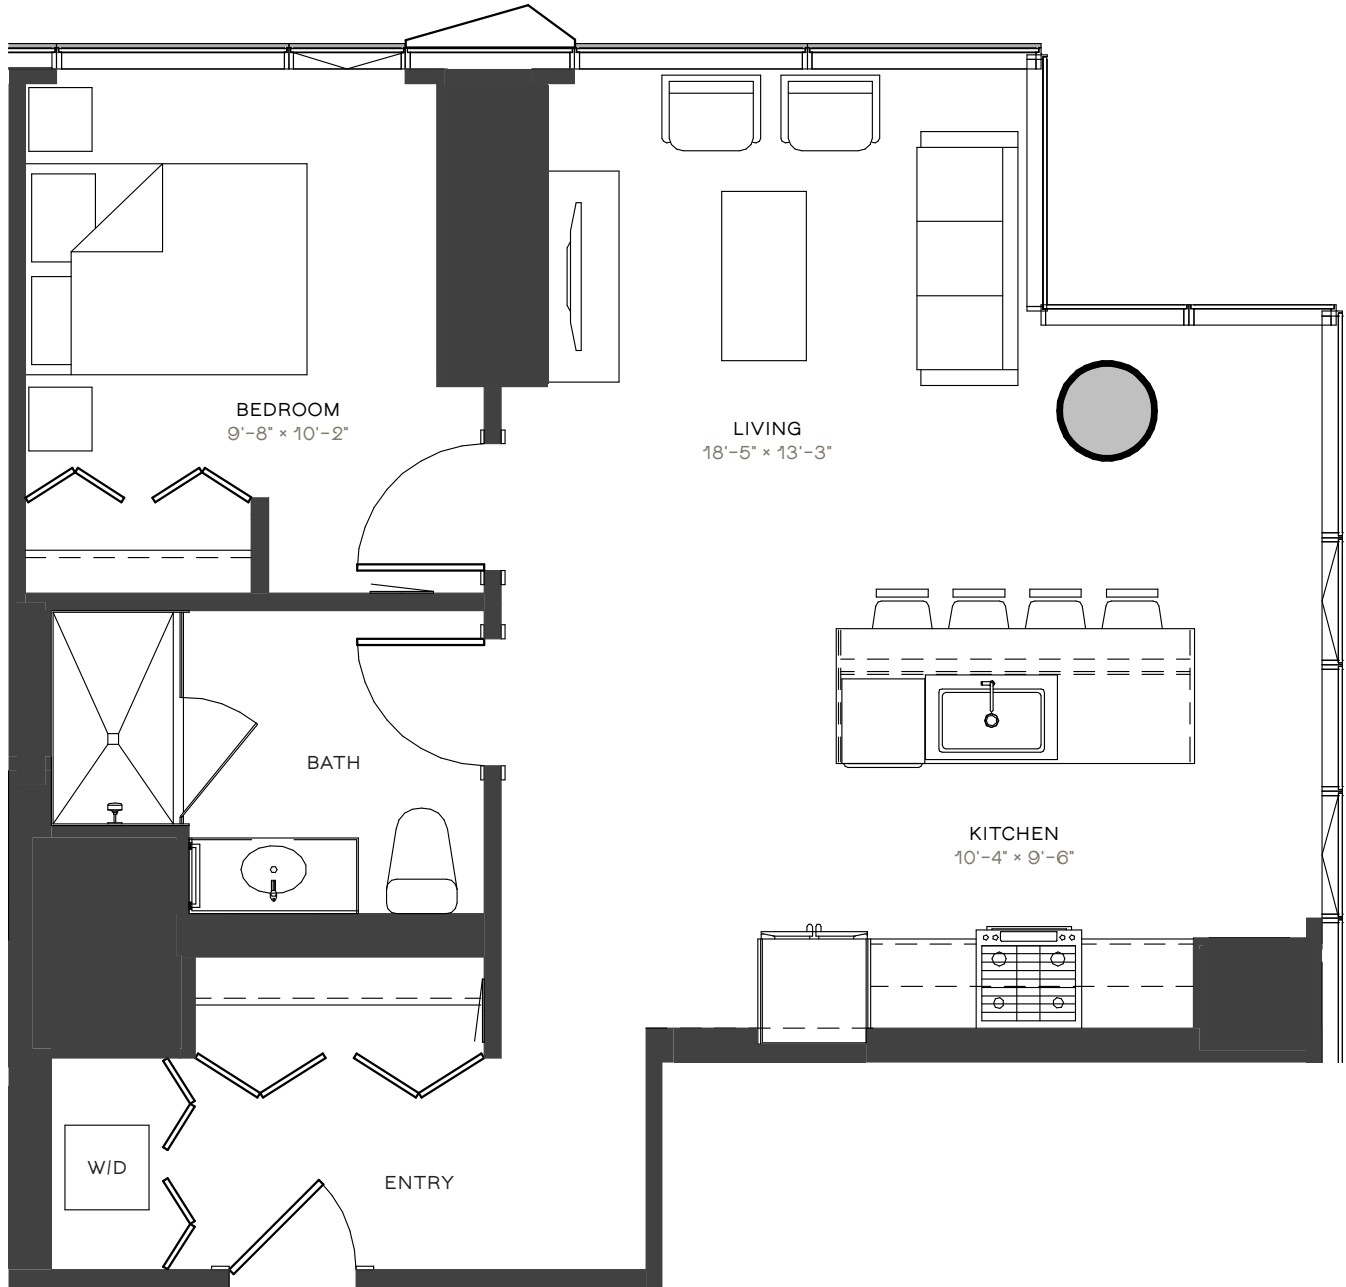

23 WEST APARTMENTS

WA6

1 BED / 1 BATH
779 SF
1203-4003

RESIDENCE

RENT

DATE AVAILABLE

312.270.1111 23WESTAPTS.COM

ELEVATIONS AND FLOOR PLANS ARE ARTIST'S RENDERINGS AND ARE SHOWN FOR ILLUSTRATION PURPOSES ONLY. ALL SQUARE FOOTAGE IS APPROXIMATE.