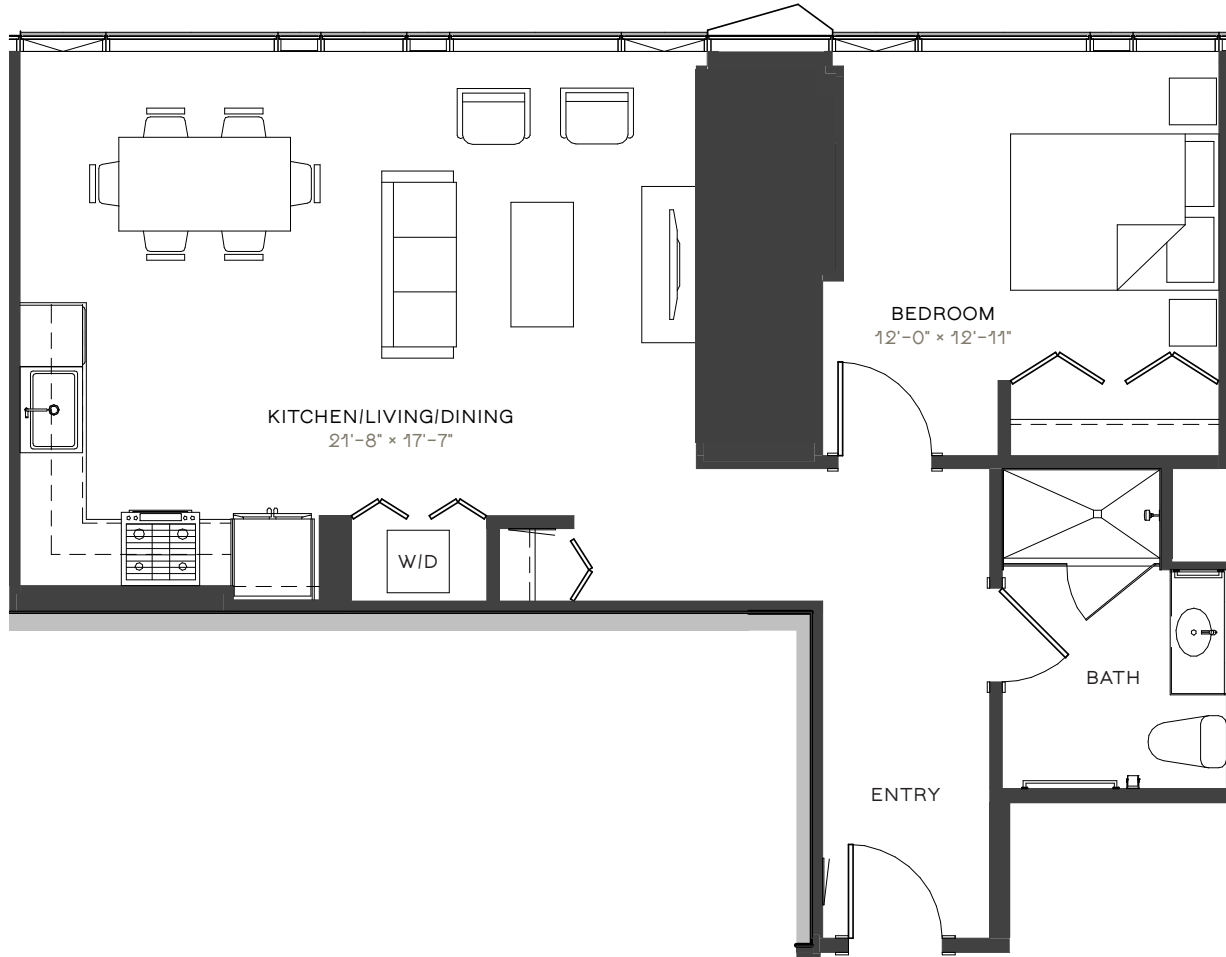

23 WEST APARTMENTS

WA7

1 BED / 1 BATH
885 SF
1104-4004

RESIDENCE

RENT

DATE AVAILABLE

312.270.1111 23WESTAPTS.COM

ELEVATIONS AND FLOOR PLANS ARE ARTIST'S RENDERINGS AND ARE SHOWN FOR ILLUSTRATION PURPOSES ONLY. ALL SQUARE FOOTAGE IS APPROXIMATE.