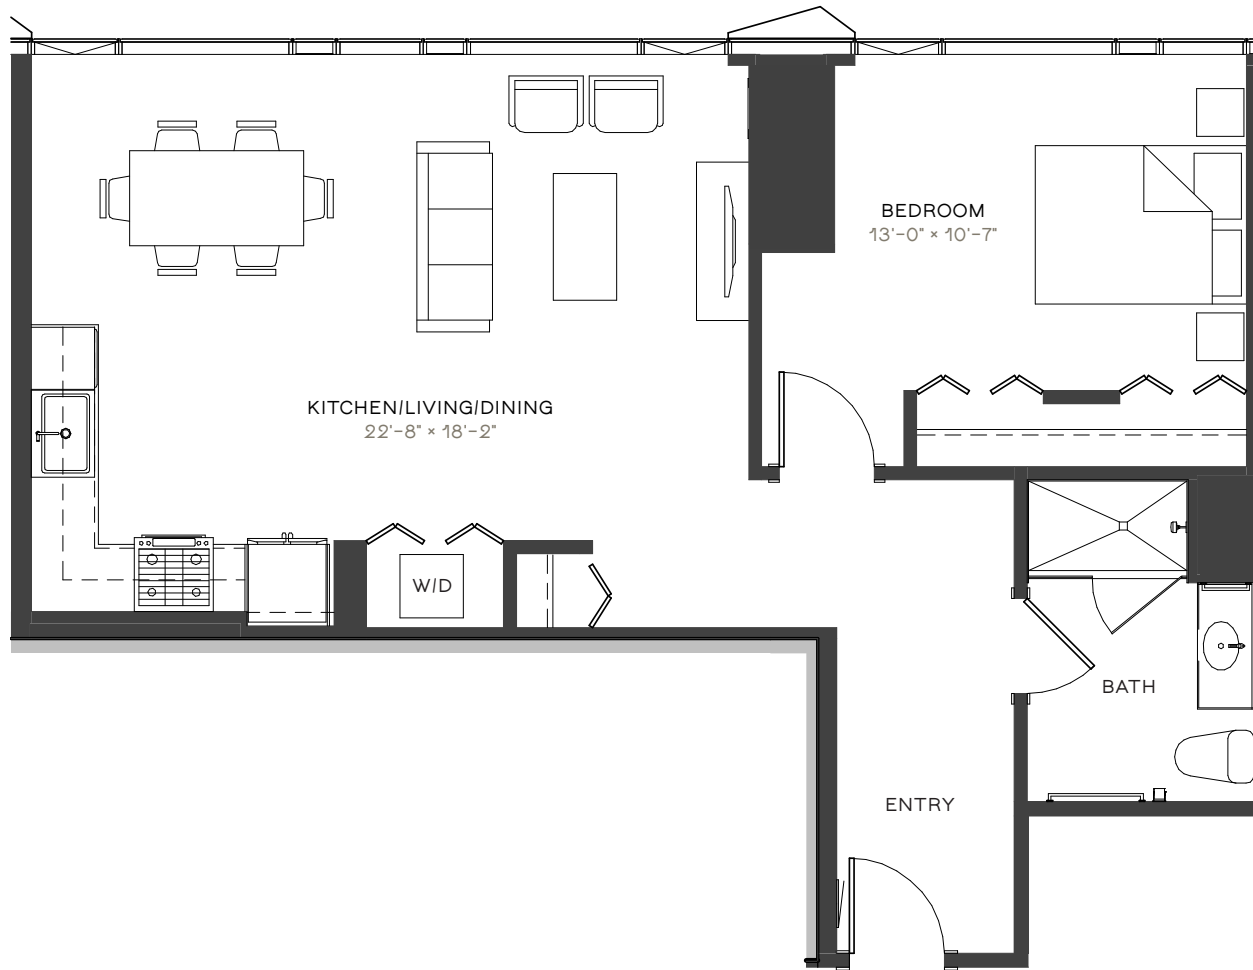

# 23 WEST APARTMENTS

# WA8

1 BED / 1 BATH  
876 SF  
4104-4804

RESIDENCE

RENT

DATE AVAILABLE

312.270.1111 23WESTAPTS.COM

ELEVATIONS AND FLOOR PLANS ARE ARTIST'S RENDERINGS AND ARE SHOWN FOR ILLUSTRATION PURPOSES ONLY. ALL SQUARE FOOTAGE IS APPROXIMATE.