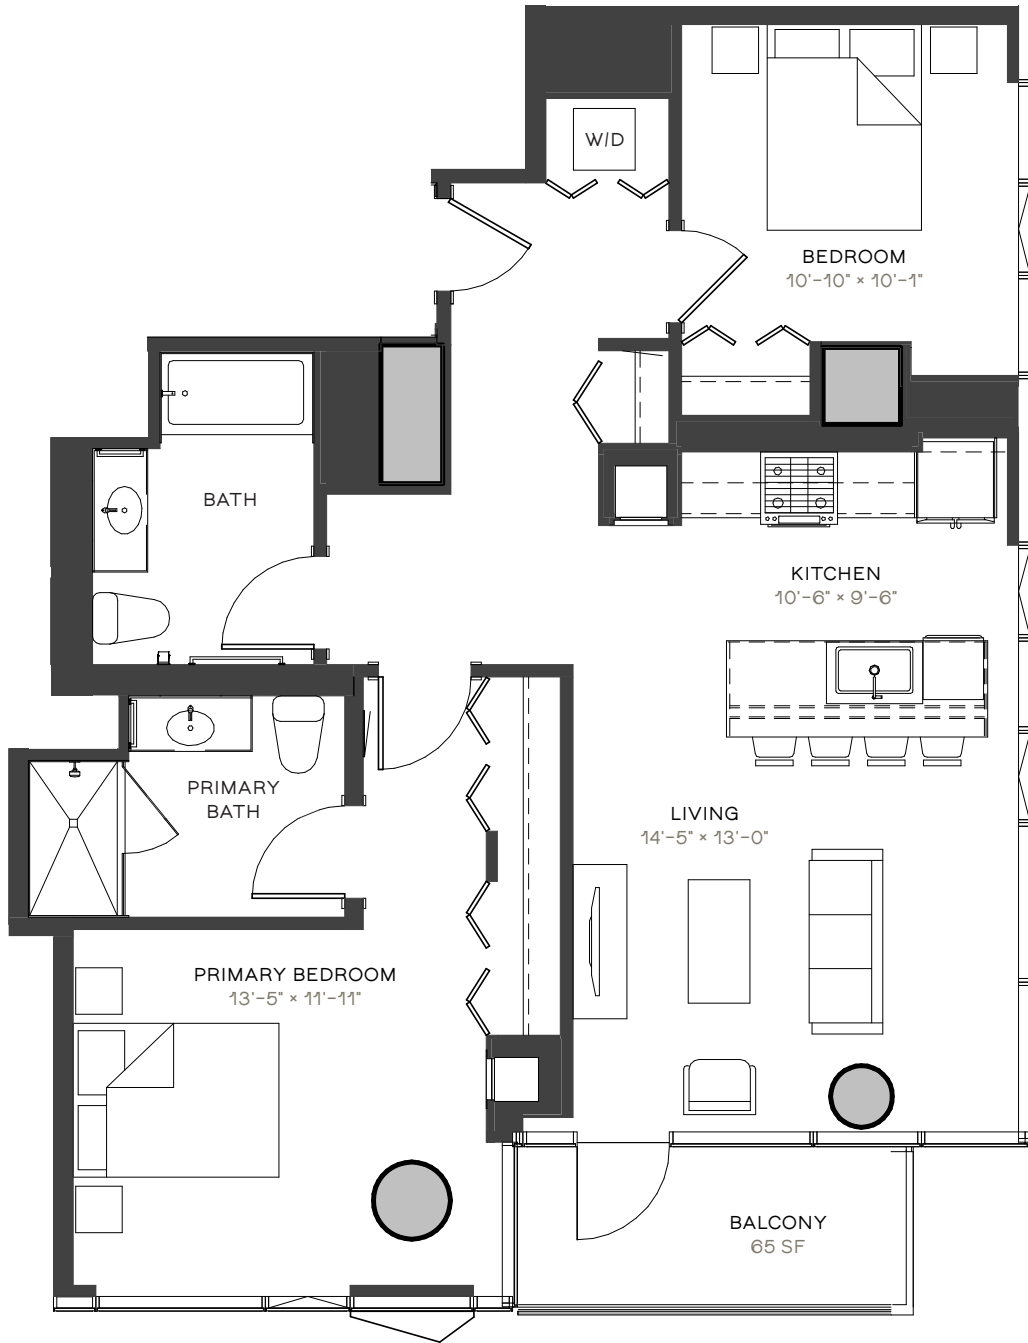

23 WEST APARTMENTS

1202, 1502, 1602, 1902,
2002, 2302, 2402, 2702,
2802, 3102, 3202, 3502,
3702, 4002

WB1

2 BED / 2 BATH
1096 SF

RESIDENCE

RENT

DATE AVAILABLE

312.270.1111 23WESTAPTS.COM

ELEVATIONS AND FLOOR PLANS ARE ARTIST'S RENDERINGS AND ARE SHOWN FOR ILLUSTRATION PURPOSES ONLY. ALL SQUARE FOOTAGE IS APPROXIMATE.