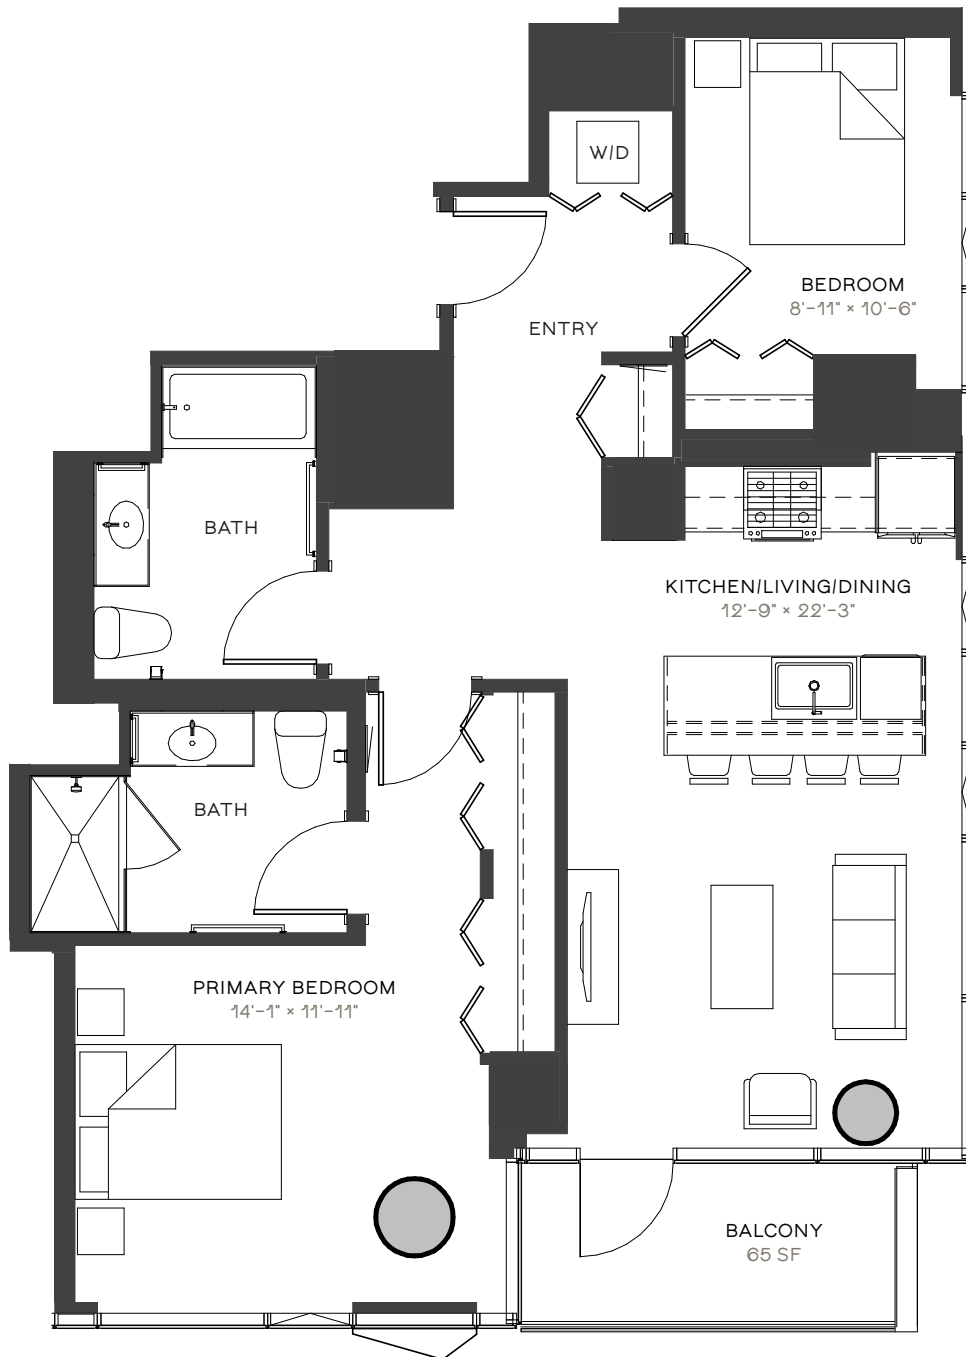

23 WEST APARTMENTS

WB11

2 BED / 2 BATH
1039 SF
1102

RESIDENCE

RENT

DATE AVAILABLE

312.270.1111 23WESTAPTS.COM

ELEVATIONS AND FLOOR PLANS ARE ARTIST'S RENDERINGS AND ARE SHOWN FOR ILLUSTRATION PURPOSES ONLY. ALL SQUARE FOOTAGE IS APPROXIMATE.