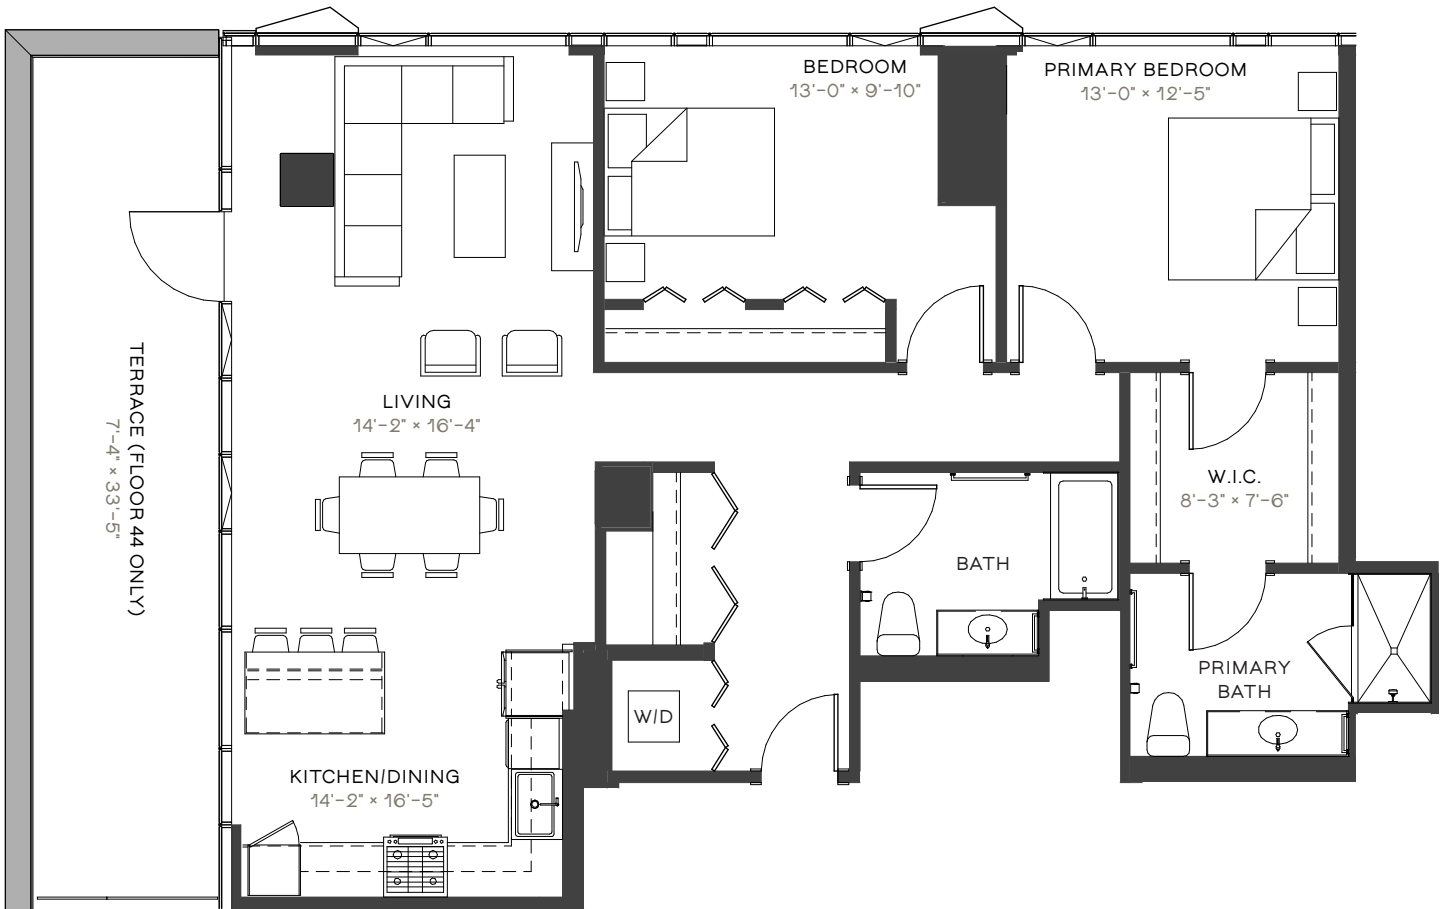

23 WEST APARTMENTS

WB3

2 BED / 2 BATH
1401 SF
4406-4806

RESIDENCE

RENT

DATE AVAILABLE

312.270.1111 23WESTAPTS.COM

ELEVATIONS AND FLOOR PLANS ARE ARTIST'S RENDERINGS AND ARE SHOWN FOR ILLUSTRATION PURPOSES ONLY. ALL SQUARE FOOTAGE IS APPROXIMATE.