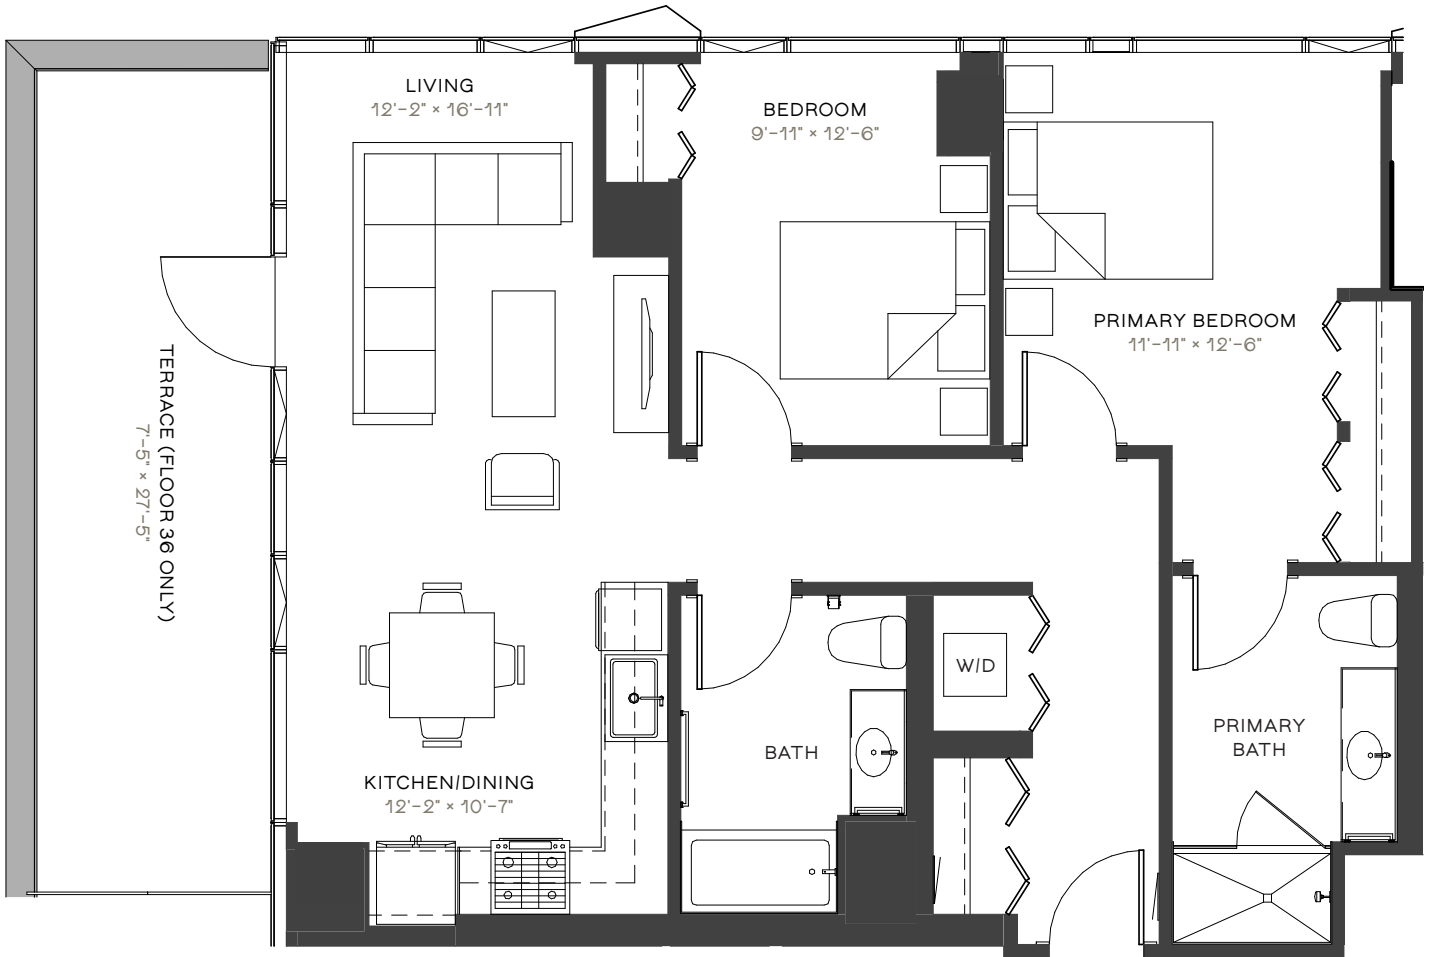

23 WEST APARTMENTS

WB4

2 BED / 2 BATH
1084 SF
3607, 4107-4307

RESIDENCE

RENT

DATE AVAILABLE

312.270.1111 23WESTAPTS.COM

ELEVATIONS AND FLOOR PLANS ARE ARTIST'S RENDERINGS AND ARE SHOWN FOR ILLUSTRATION PURPOSES ONLY. ALL SQUARE FOOTAGE IS APPROXIMATE.