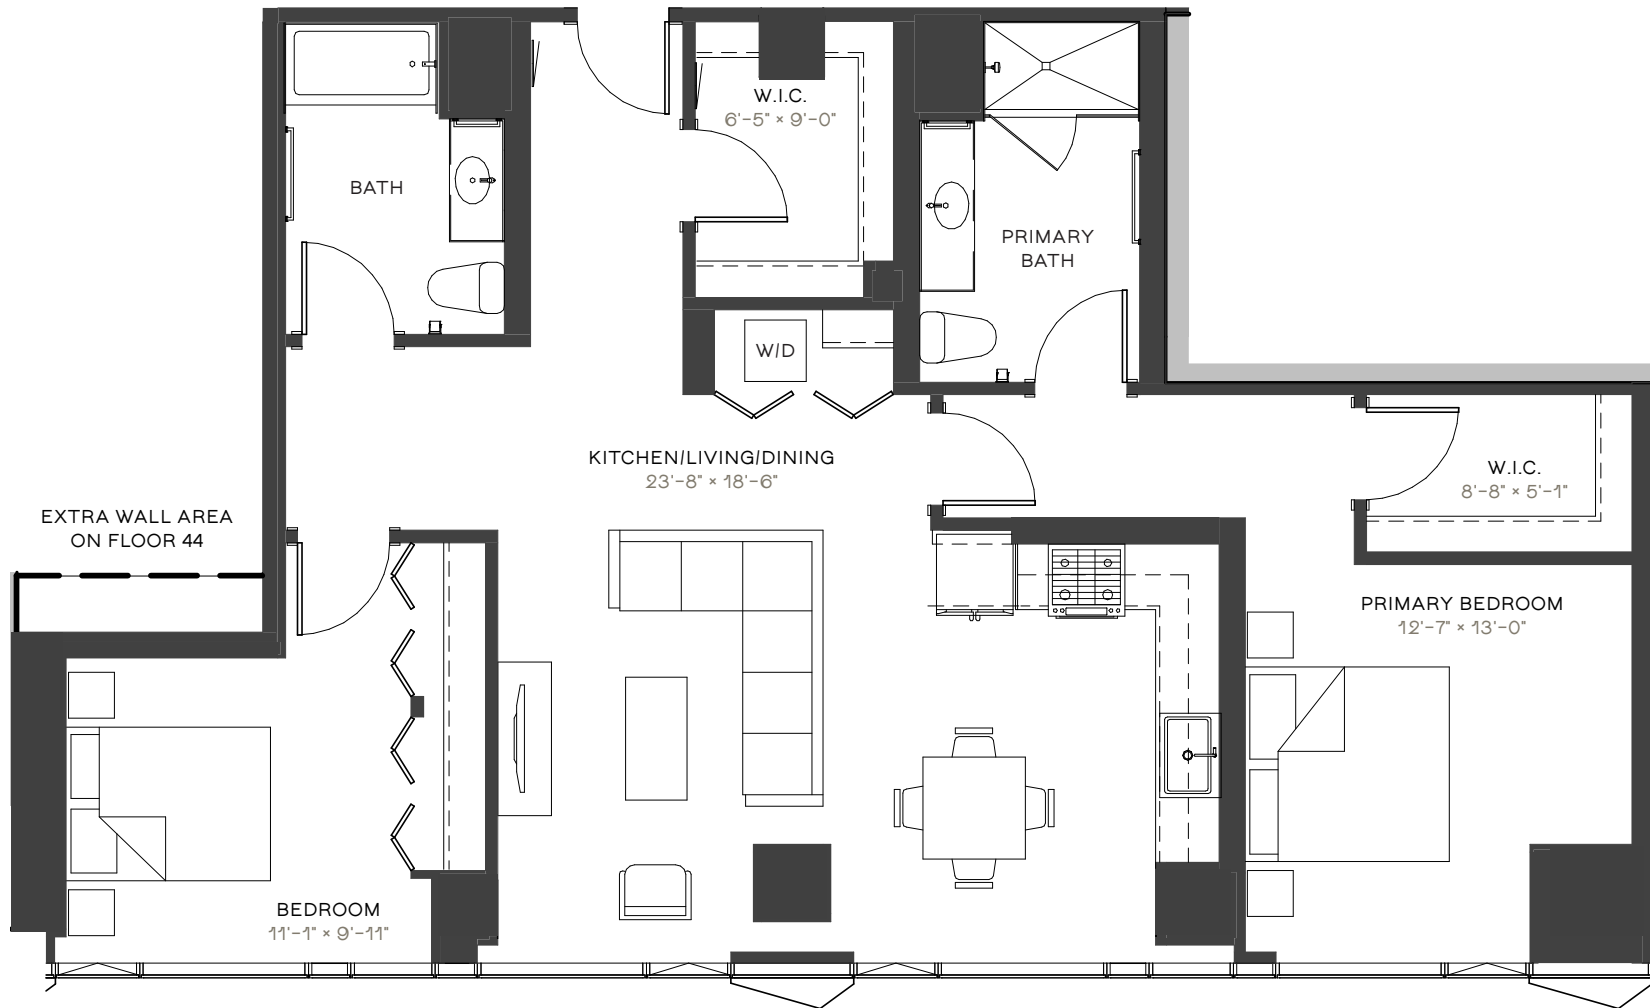

23 WEST APARTMENTS

WB7

2 BED / 2 BATH
1350 SF
4408-4808

RESIDENCE

RENT

DATE AVAILABLE

312.270.1111 23WESTAPTS.COM

ELEVATIONS AND FLOOR PLANS ARE ARTIST'S RENDERINGS AND ARE SHOWN FOR ILLUSTRATION PURPOSES ONLY. ALL SQUARE FOOTAGE IS APPROXIMATE.