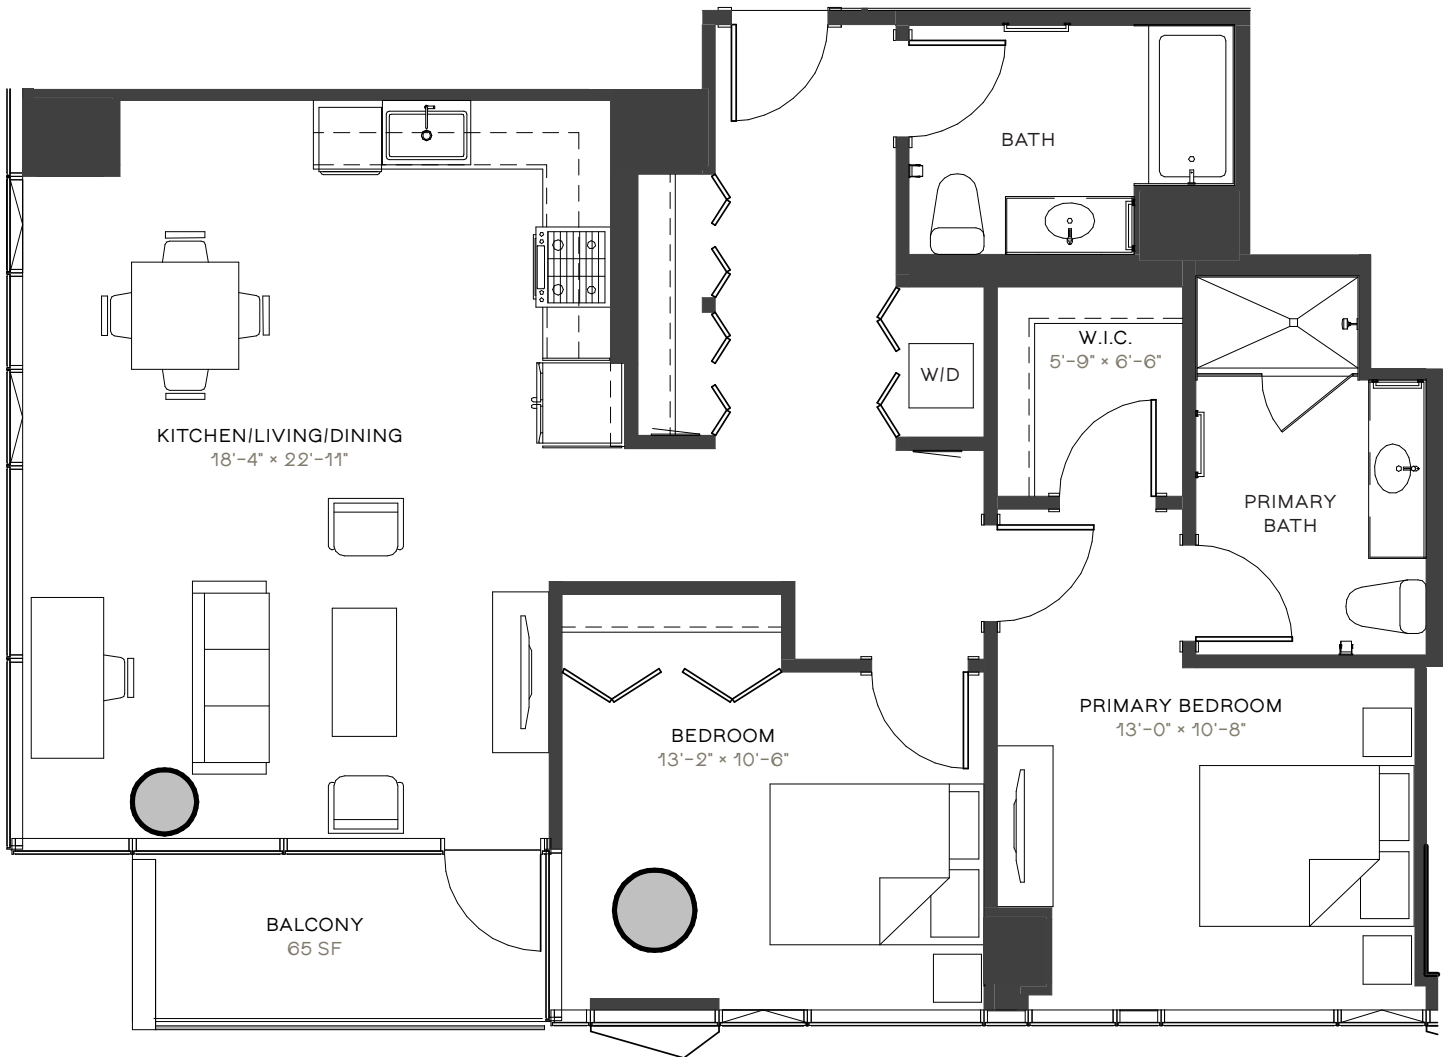

23 WEST APARTMENTS

WB8

2 BED / 2 BATH
1259 SF
1109-3509

RESIDENCE

RENT

DATE AVAILABLE

312.270.1111 23WESTAPTS.COM

ELEVATIONS AND FLOOR PLANS ARE ARTIST'S RENDERINGS AND ARE SHOWN FOR ILLUSTRATION PURPOSES ONLY. ALL SQUARE FOOTAGE IS APPROXIMATE.