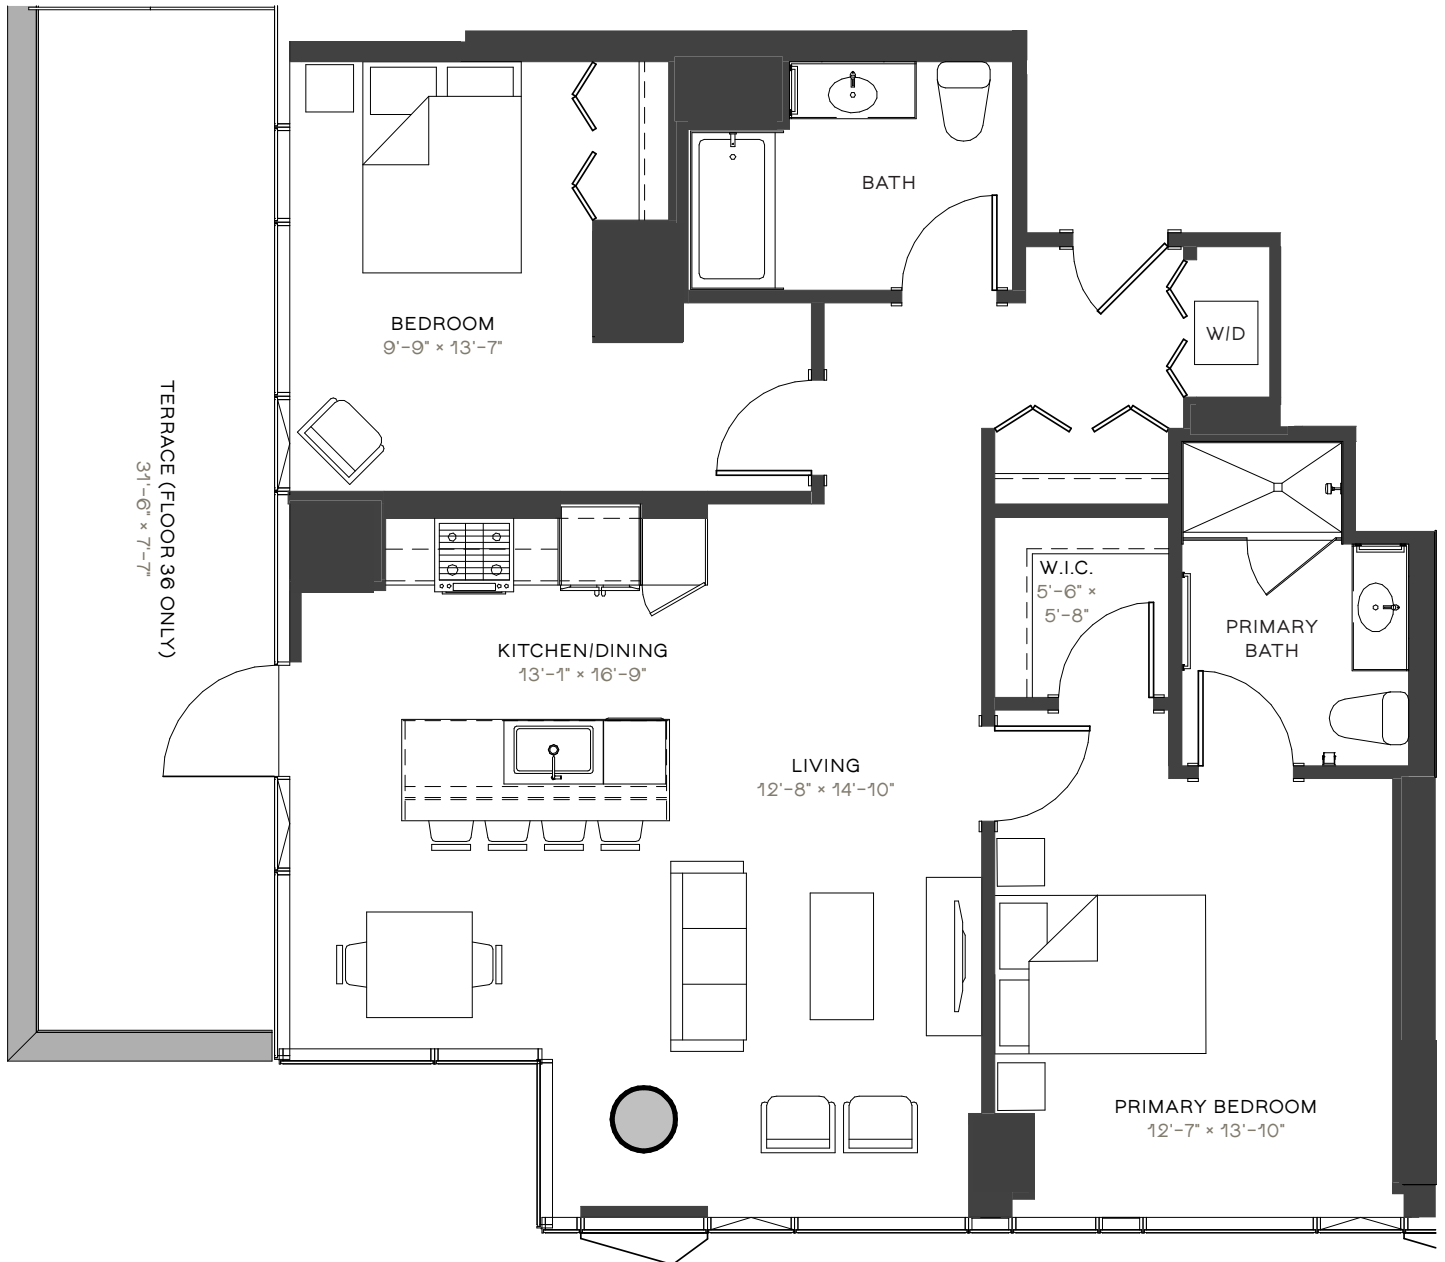

23 WEST APARTMENTS

WB9

2 BED / 2 BATH
1238 SF
3609-4309

RESIDENCE

RENT

DATE AVAILABLE

312.270.1111 23WESTAPTS.COM

ELEVATIONS AND FLOOR PLANS ARE ARTIST'S RENDERINGS AND ARE SHOWN FOR ILLUSTRATION PURPOSES ONLY. ALL SQUARE FOOTAGE IS APPROXIMATE.