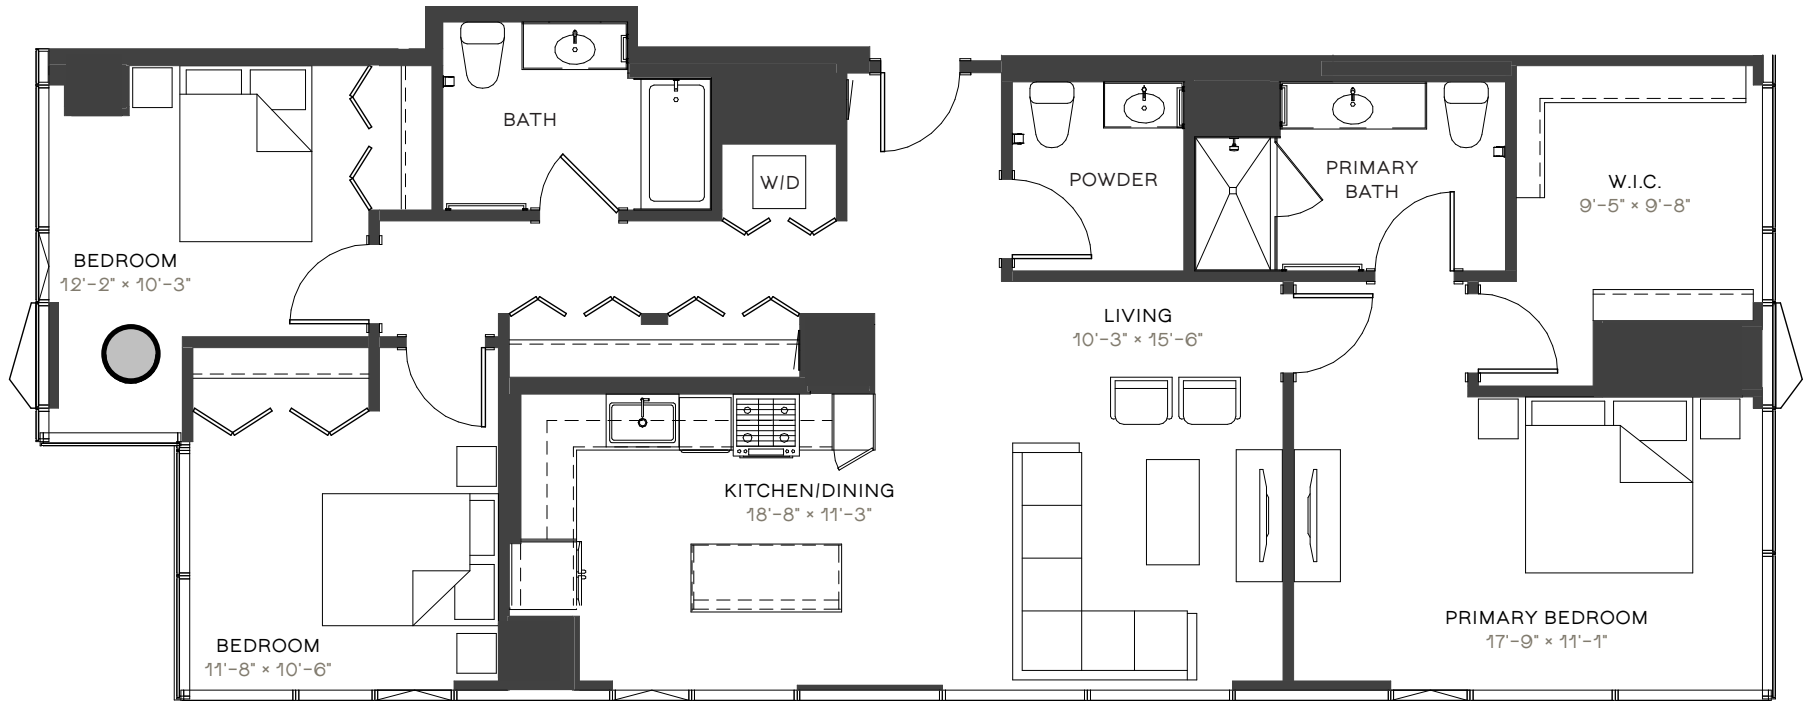

23 WEST APARTMENTS

WD1

3 BED / 3 BATH
1566 SF
4402-4802

RESIDENCE

RENT

DATE AVAILABLE

N

312.270.1111 23WESTAPTS.COM

ELEVATIONS AND FLOOR PLANS ARE ARTIST'S RENDERINGS AND ARE SHOWN FOR ILLUSTRATION PURPOSES ONLY. ALL SQUARE FOOTAGE IS APPROXIMATE.