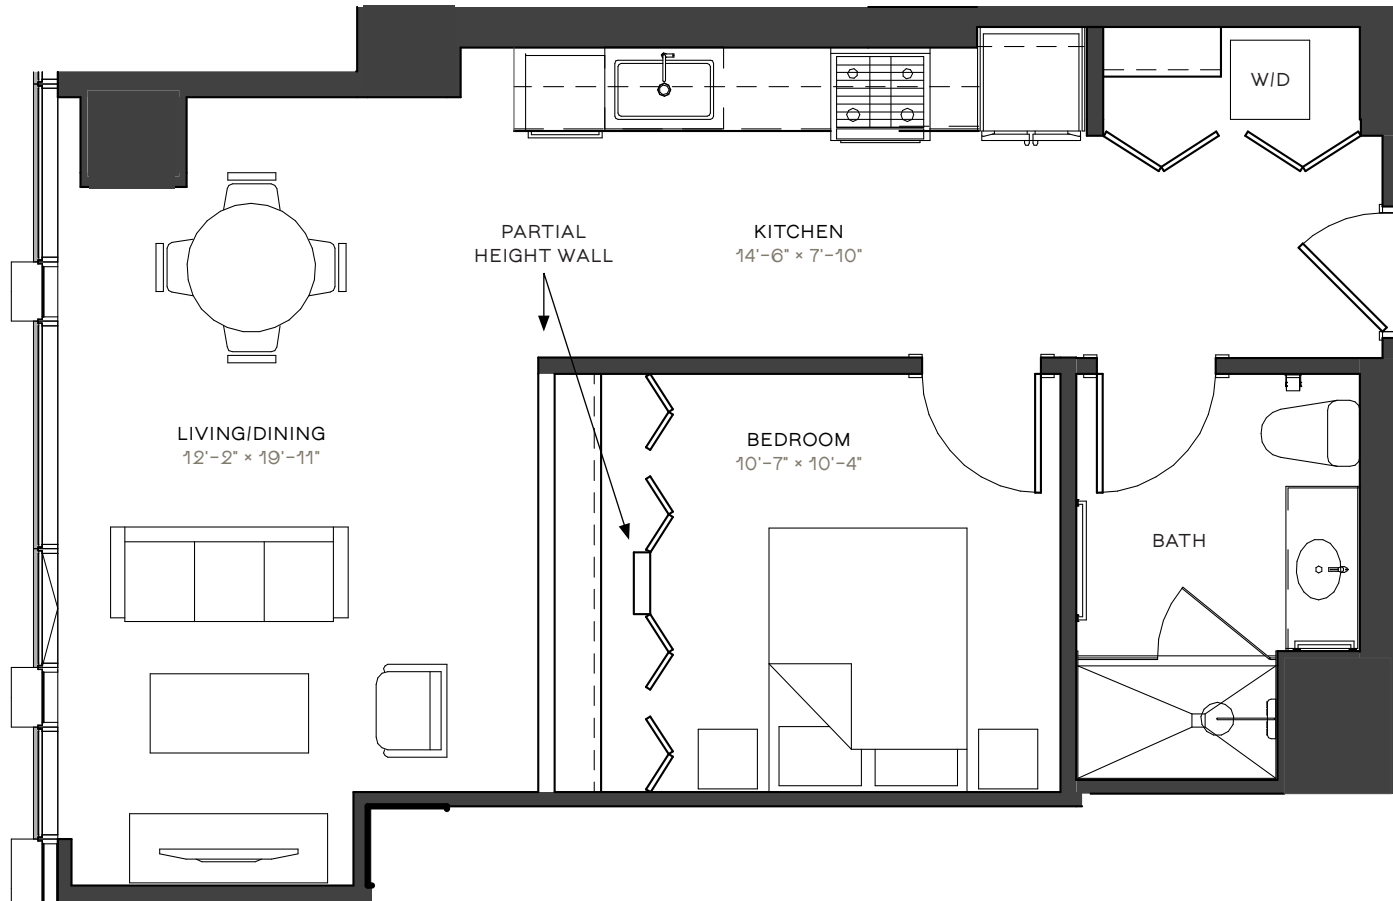

23 WEST LOFTS

LA10

1 BED / 1 BATH
724 SF
0412-0712

RESIDENCE

RENT

DATE AVAILABLE

312.270.1111 23WESTLOFTS.COM

ELEVATIONS AND FLOOR PLANS ARE ARTIST'S RENDERINGS AND ARE SHOWN FOR ILLUSTRATION PURPOSES ONLY. ALL SQUARE FOOTAGE IS APPROXIMATE.