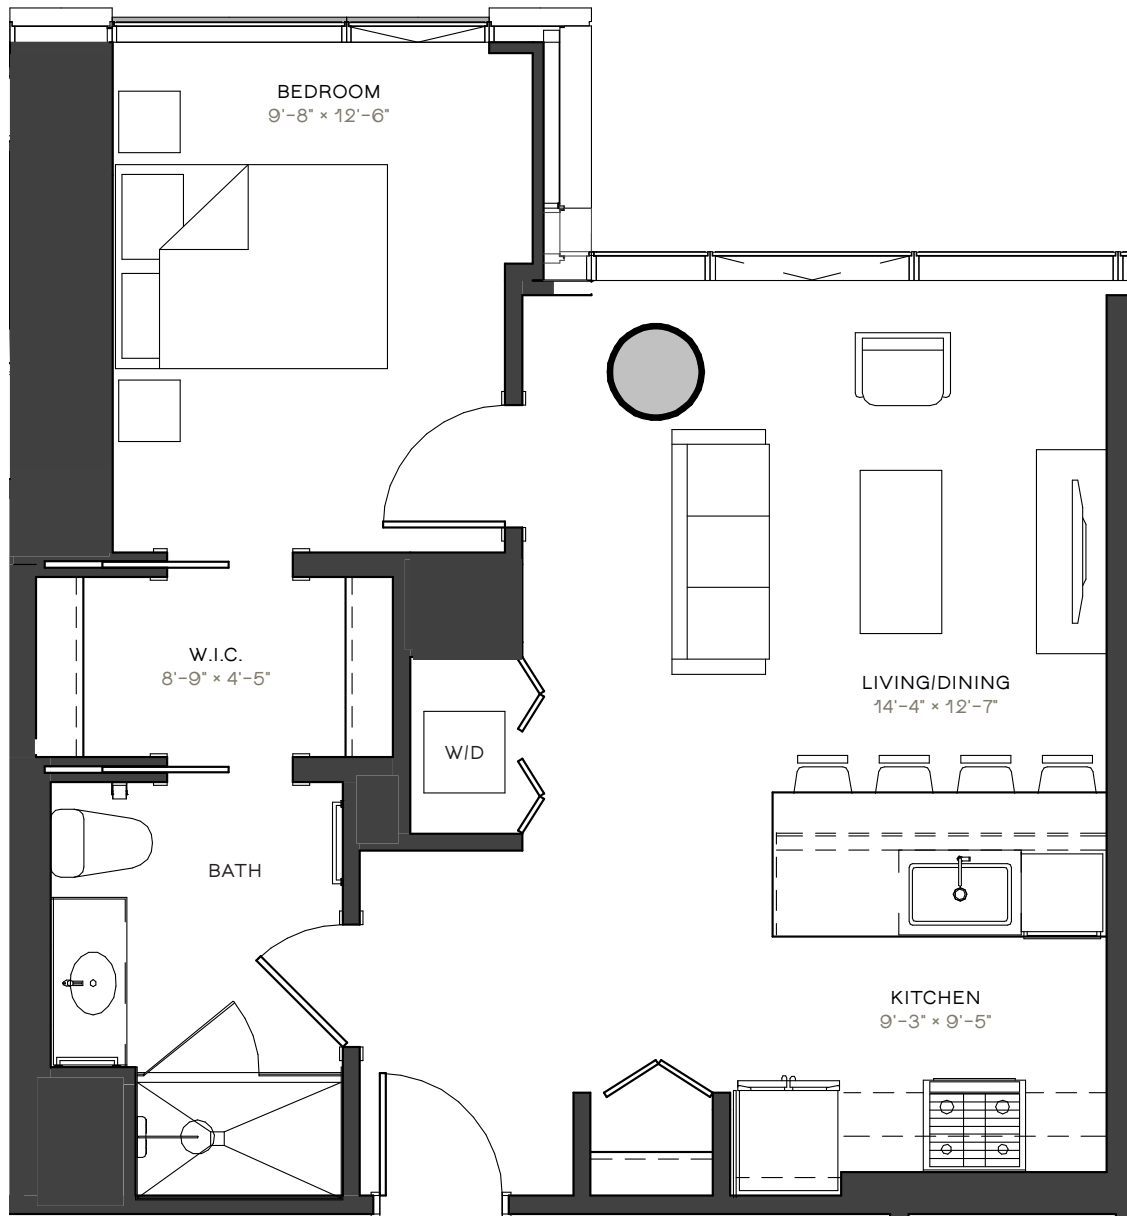

23 WEST LOFTS

LA2

1 BED / 1 BATH
695 SF
0602-0702

RESIDENCE

RENT

DATE AVAILABLE

312.270.1111 23WESTLOFTS.COM

ELEVATIONS AND FLOOR PLANS ARE ARTIST'S RENDERINGS AND ARE SHOWN FOR ILLUSTRATION PURPOSES ONLY. ALL SQUARE FOOTAGE IS APPROXIMATE.