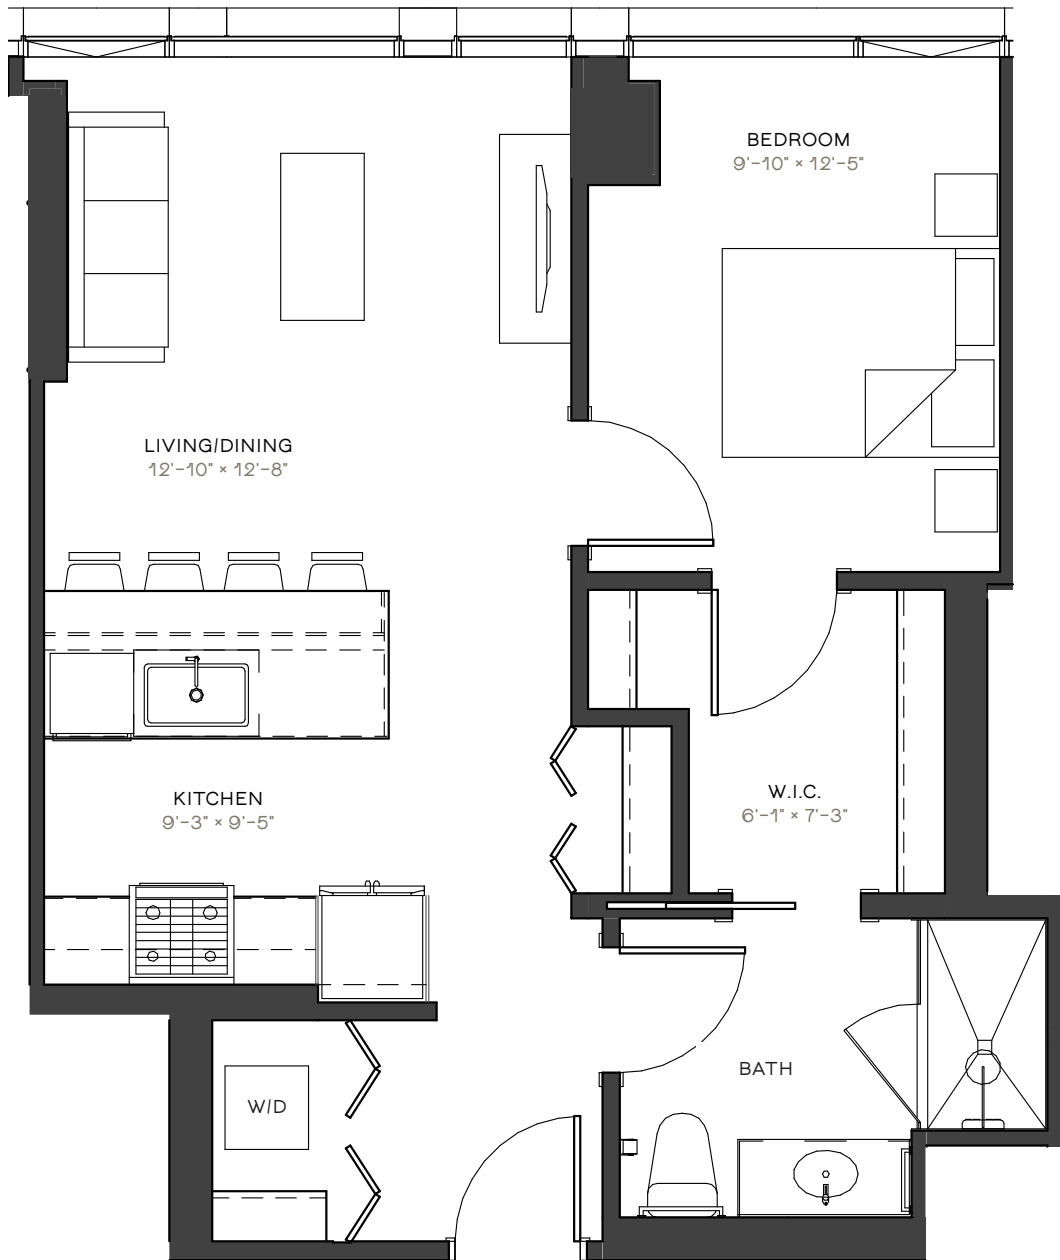

23 WEST LOFTS

LA6

1 BED / 1 BATH
740 SF
0305-0705

RESIDENCE

RENT

DATE AVAILABLE

312.270.1111 23WESTLOFTS.COM

ELEVATIONS AND FLOOR PLANS ARE ARTIST'S RENDERINGS AND ARE SHOWN FOR ILLUSTRATION PURPOSES ONLY. ALL SQUARE FOOTAGE IS APPROXIMATE.