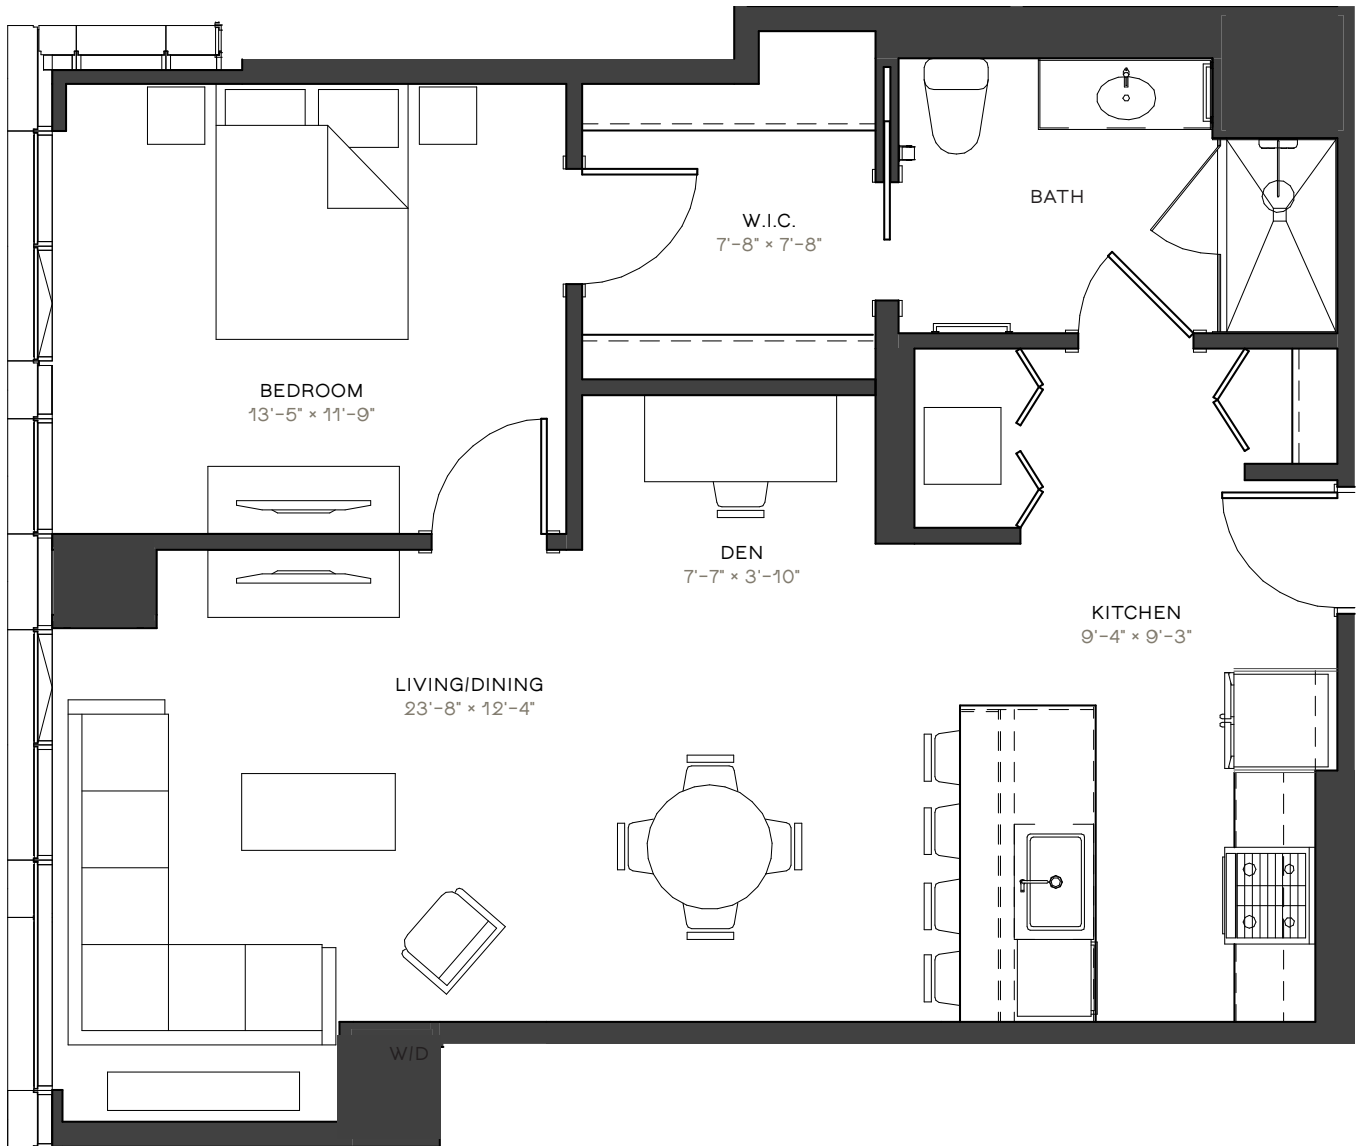

23 WEST LOFTS

LA7

1 BED / 1 BATH
901 SF
0309-0409

RESIDENCE

RENT

DATE AVAILABLE

312.270.1111 23WESTLOFTS.COM

ELEVATIONS AND FLOOR PLANS ARE ARTIST'S RENDERINGS AND ARE SHOWN FOR ILLUSTRATION PURPOSES ONLY. ALL SQUARE FOOTAGE IS APPROXIMATE.