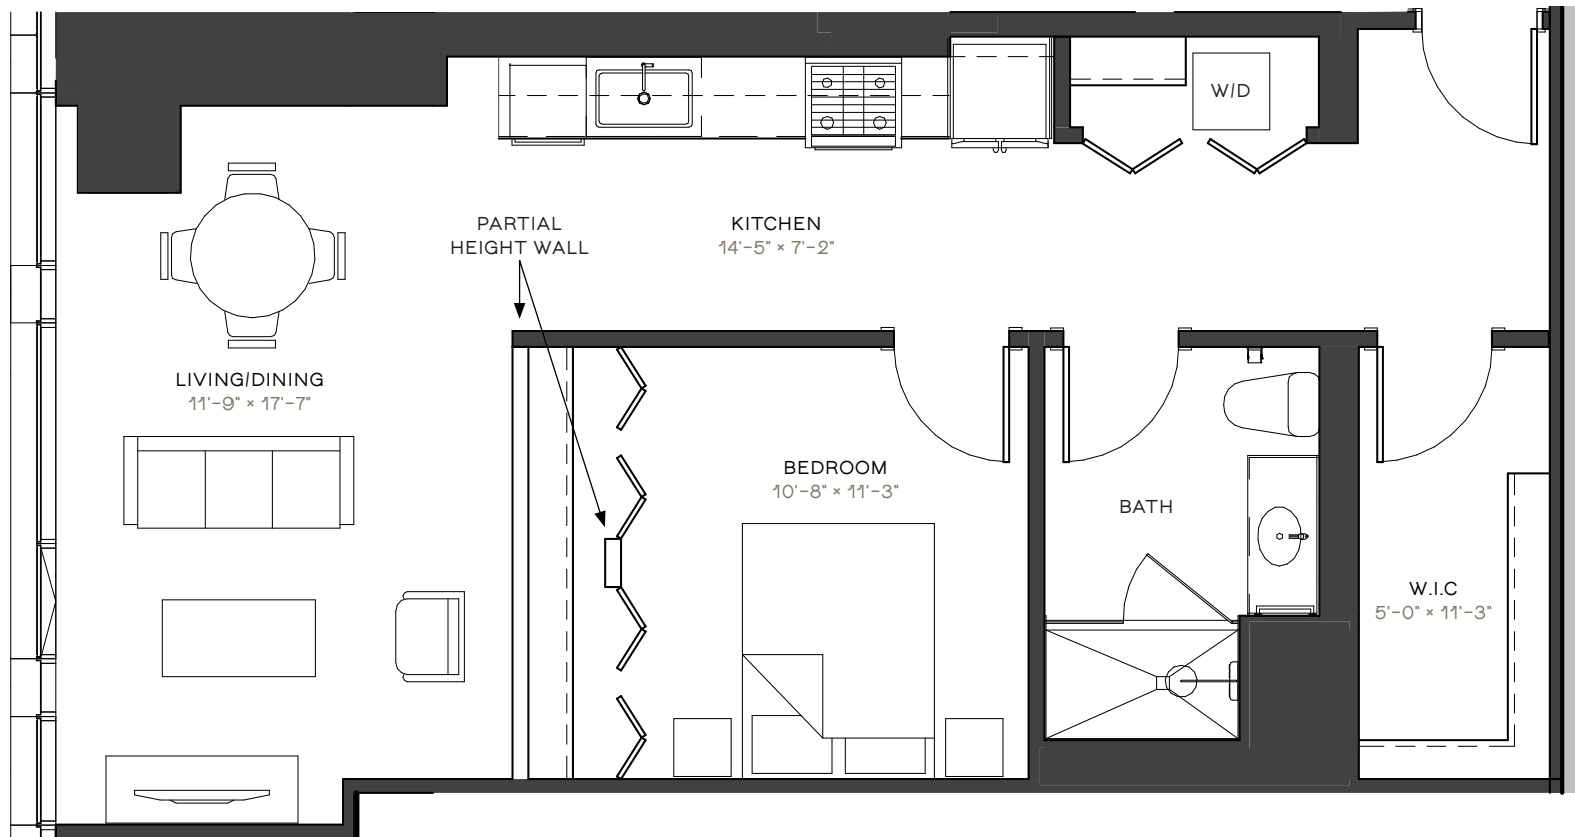

23 WEST  
LOFTS

LA9

1 BED / 1 BATH  
857 SF  
0312

RESIDENCE

RENT

DATE AVAILABLE

N

312.270.1111 23WESTLOFTS.COM

ELEVATIONS AND FLOOR PLANS ARE ARTIST'S RENDERINGS AND ARE SHOWN FOR ILLUSTRATION PURPOSES ONLY. ALL SQUARE FOOTAGE IS APPROXIMATE.