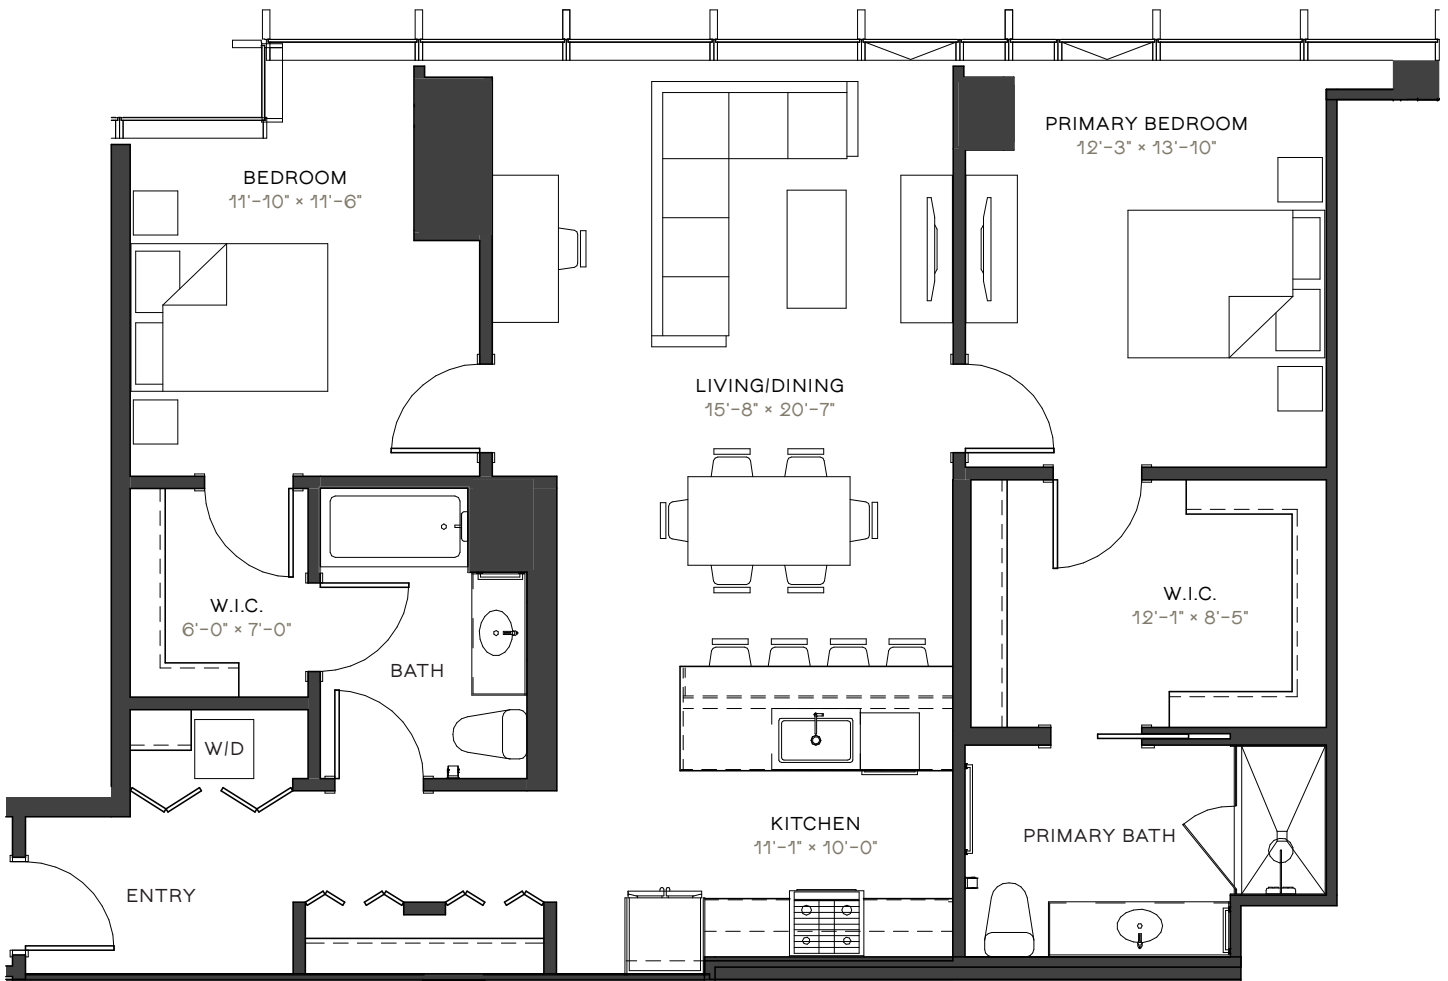

23 WEST LOFTS

LB1

2 BED / 2 BATH
1352 SF
0701

RESIDENCE

RENT

DATE AVAILABLE

312.270.1111 23WESTLOFTS.COM

ELEVATIONS AND FLOOR PLANS ARE ARTIST'S RENDERINGS AND ARE SHOWN FOR ILLUSTRATION PURPOSES ONLY. ALL SQUARE FOOTAGE IS APPROXIMATE.