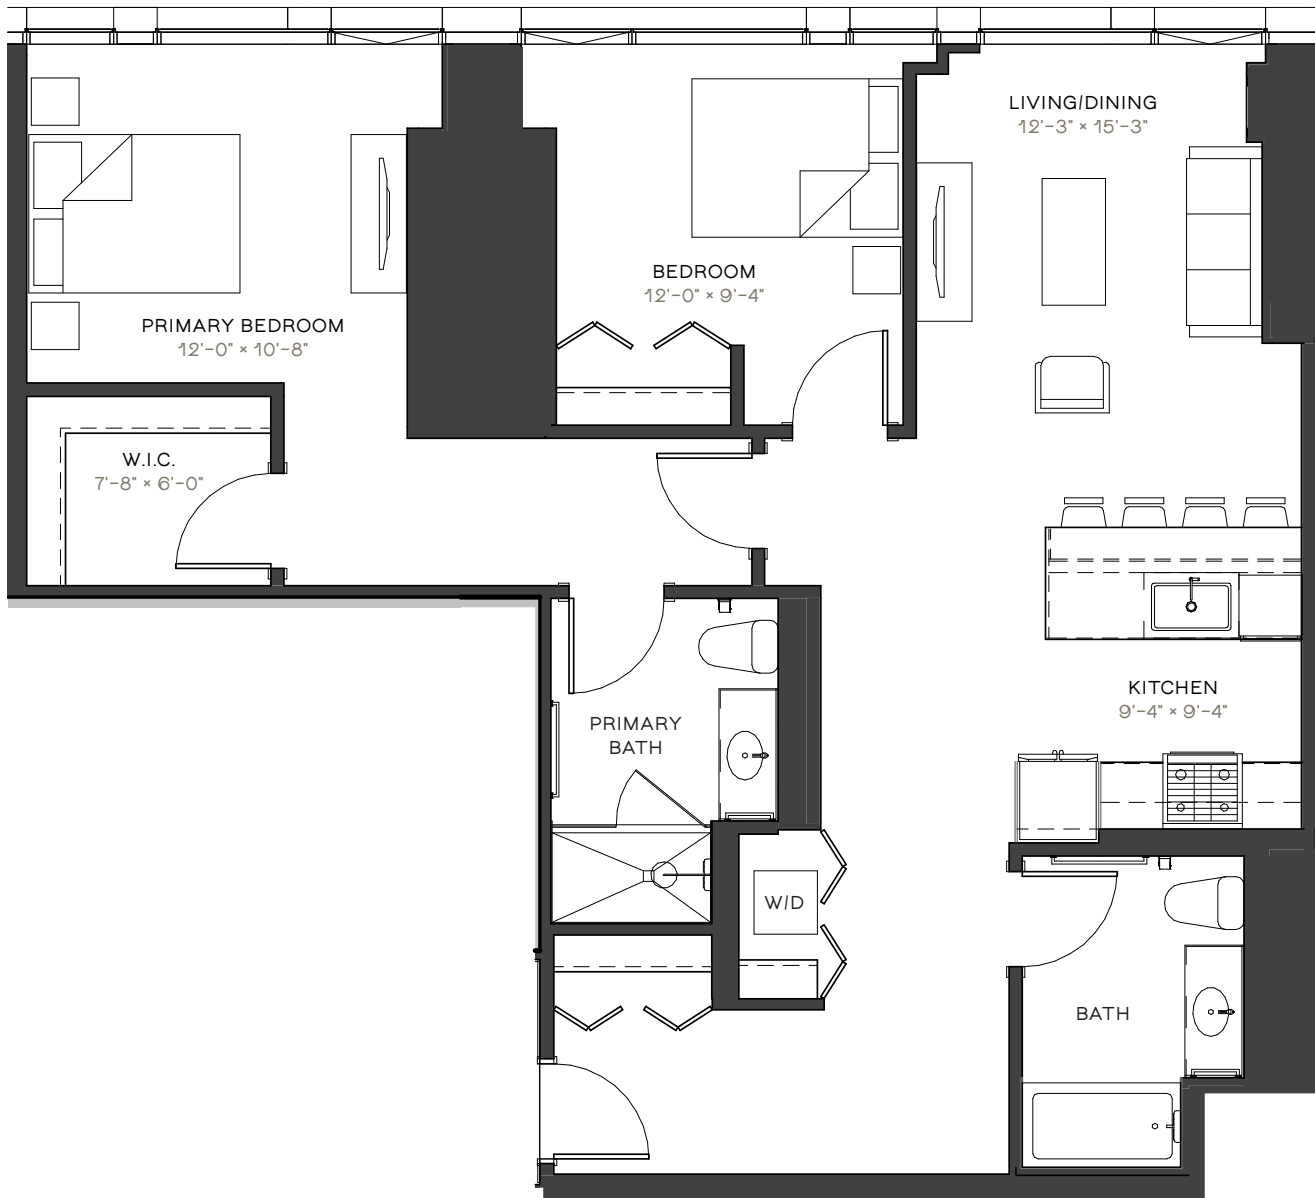

23 WEST LOFTS

LB2

2 BED / 2 BATH
1239 SF
0303

RESIDENCE

RENT

DATE AVAILABLE

312.270.1111 23WESTLOFTS.COM

ELEVATIONS AND FLOOR PLANS ARE ARTIST'S RENDERINGS AND ARE SHOWN FOR ILLUSTRATION PURPOSES ONLY. ALL SQUARE FOOTAGE IS APPROXIMATE.