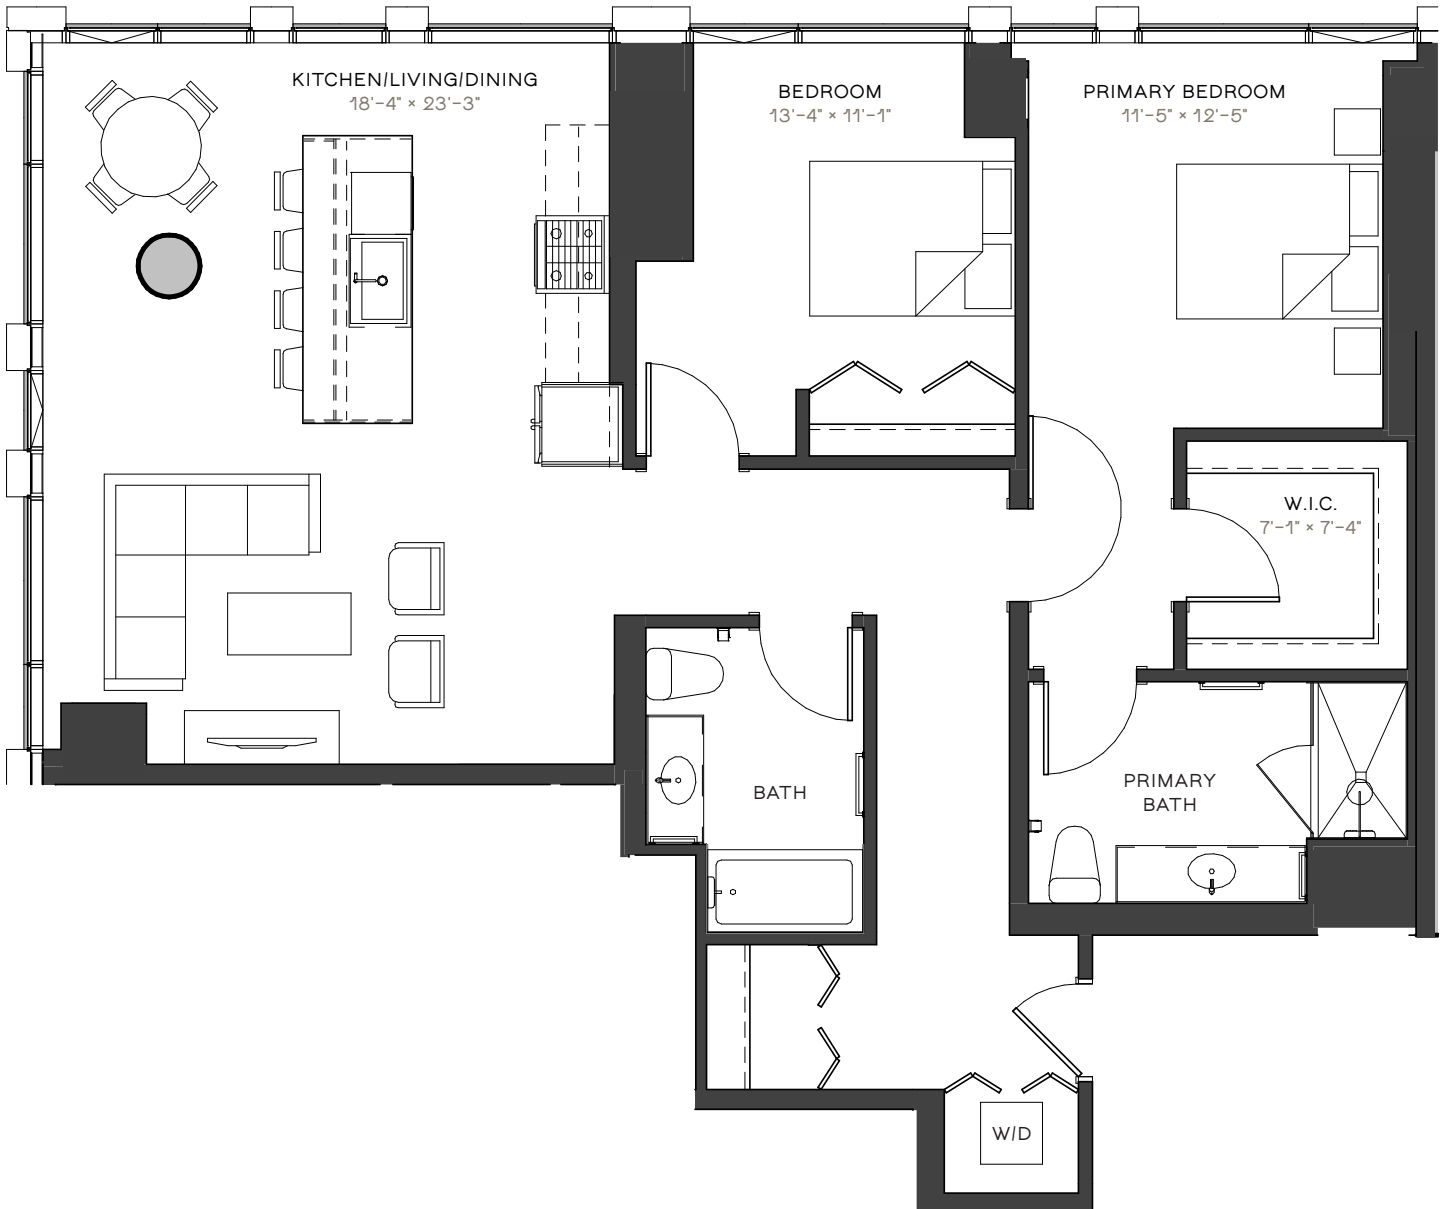

23 WEST
LOFTS

LB3

2 BED / 2 BATH
1344 SF
0306-0706

RESIDENCE

RENT

DATE AVAILABLE

312.270.1111 23WESTLOFTS.COM

ELEVATIONS AND FLOOR PLANS ARE ARTIST'S RENDERINGS AND ARE SHOWN FOR ILLUSTRATION PURPOSES ONLY. ALL SQUARE FOOTAGE IS APPROXIMATE.