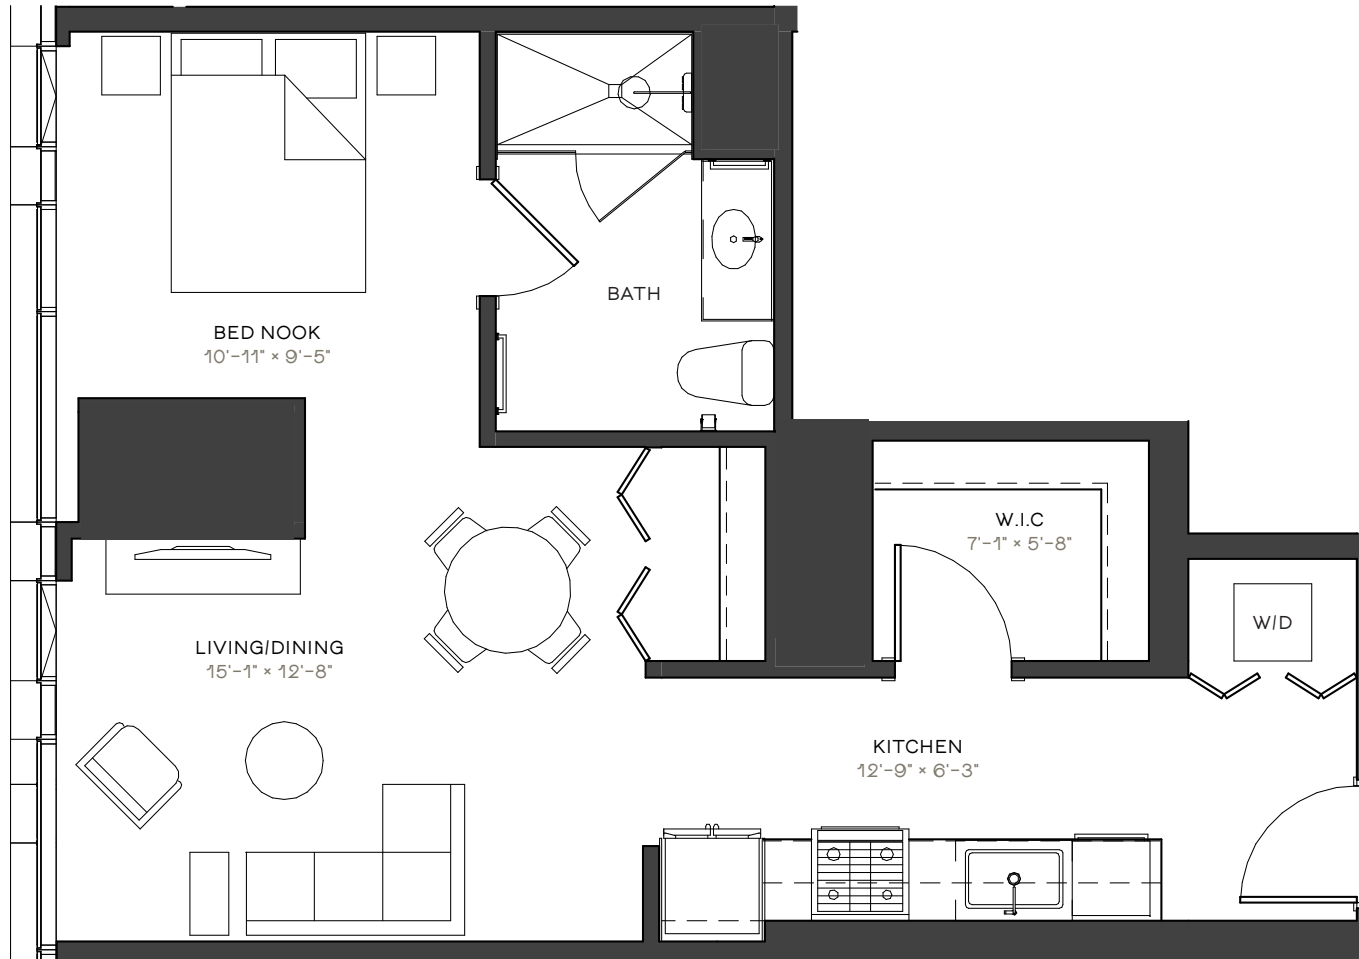

23 WEST LOFTS

JR. ONE BED
649 SF
0307-0707

RESIDENCE

RENT

DATE AVAILABLE

LC1

N

312.270.1111 23WESTLOFTS.COM

ELEVATIONS AND FLOOR PLANS ARE ARTIST'S RENDERINGS AND ARE SHOWN FOR ILLUSTRATION PURPOSES ONLY. ALL SQUARE FOOTAGE IS APPROXIMATE.