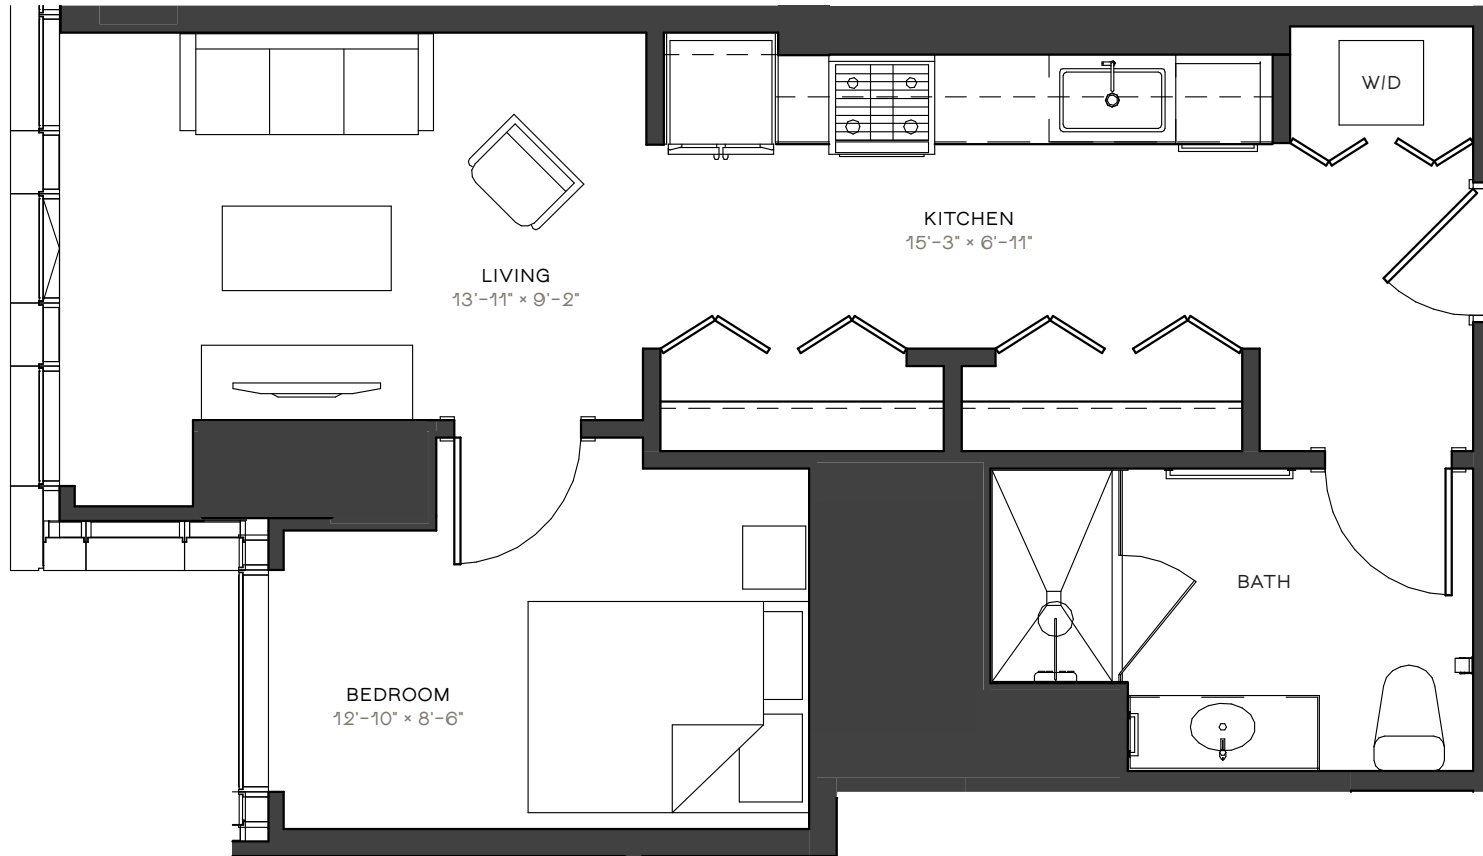

# LC2

JR. ONE BED  
619 SF  
0308-0708

RESIDENCE

RENT

DATE AVAILABLE

N

312.270.1111 23WESTLOFTS.COM

ELEVATIONS AND FLOOR PLANS ARE ARTIST'S RENDERINGS AND ARE SHOWN FOR ILLUSTRATION PURPOSES ONLY. ALL SQUARE FOOTAGE IS APPROXIMATE.