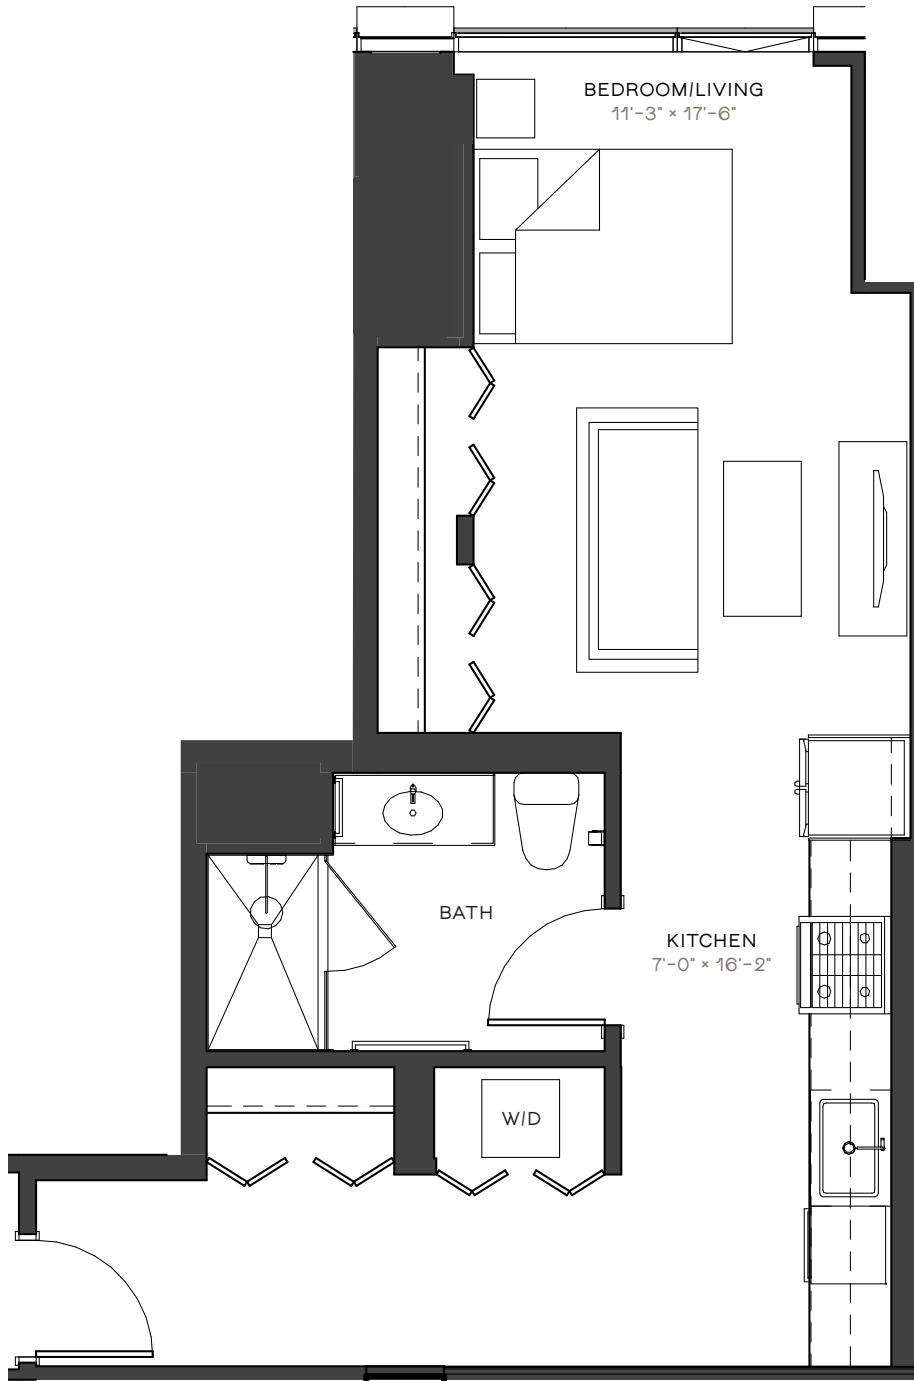

23 WEST  
LOFTS

LS1

STUDIO  
603 SF  
0402-0502

RESIDENCE

RENT

DATE AVAILABLE

312.270.1111 23WESTLOFTS.COM

ELEVATIONS AND FLOOR PLANS ARE ARTIST'S RENDERINGS AND ARE SHOWN FOR ILLUSTRATION PURPOSES ONLY. ALL SQUARE FOOTAGE IS APPROXIMATE.