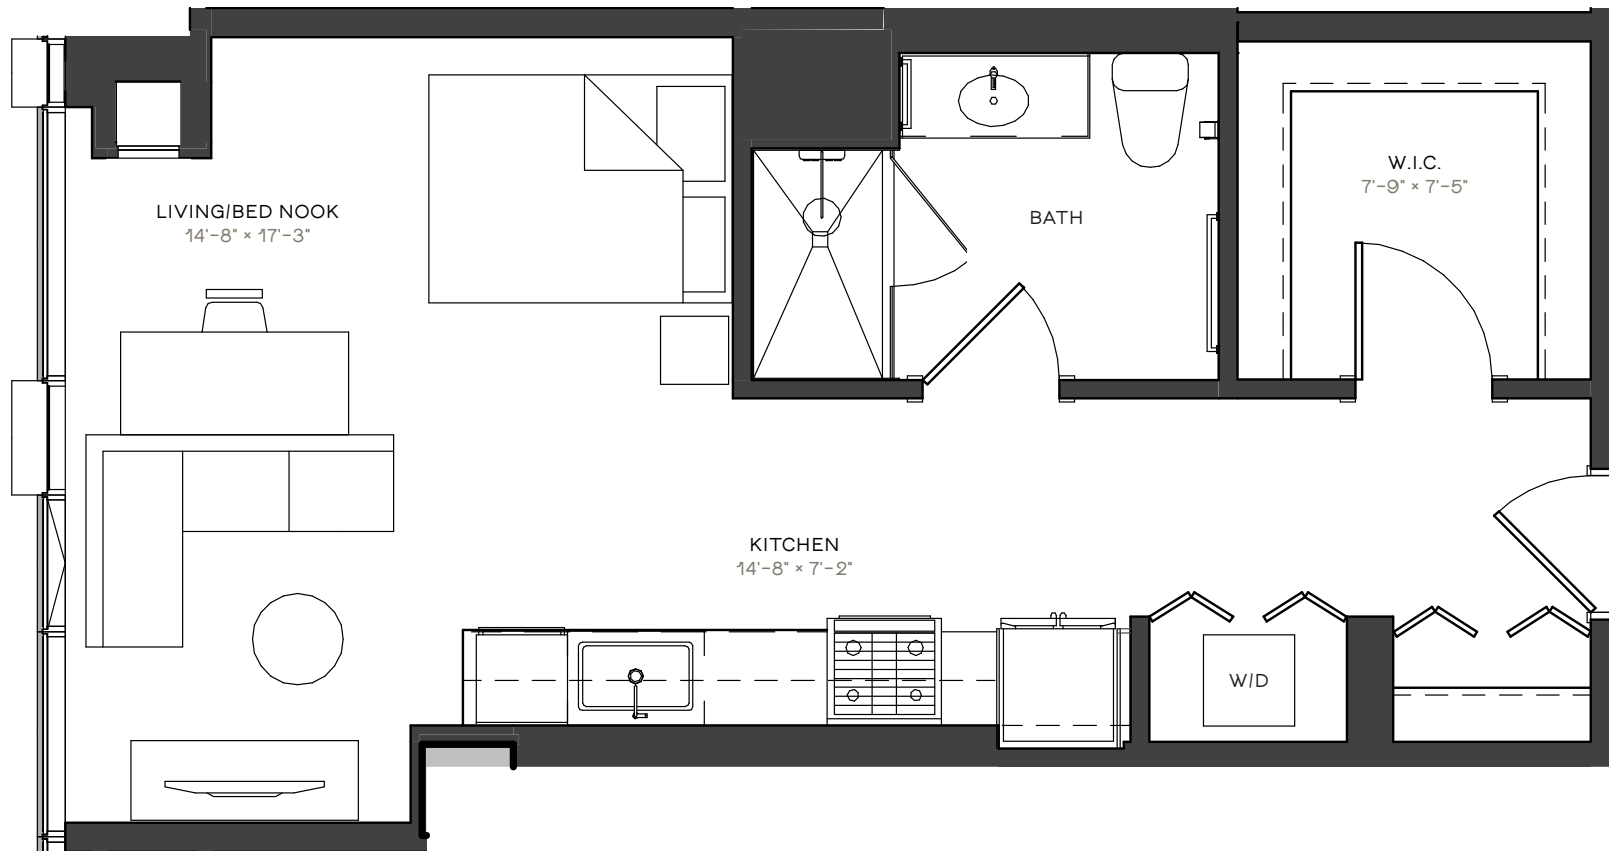

23 WEST
LOFTS

LS3

STUDIO
553 SF
0311-0711

RESIDENCE

RENT

DATE AVAILABLE

312.270.1111 23WESTLOFTS.COM

ELEVATIONS AND FLOOR PLANS ARE ARTIST'S RENDERINGS AND ARE SHOWN FOR ILLUSTRATION PURPOSES ONLY. ALL SQUARE FOOTAGE IS APPROXIMATE.