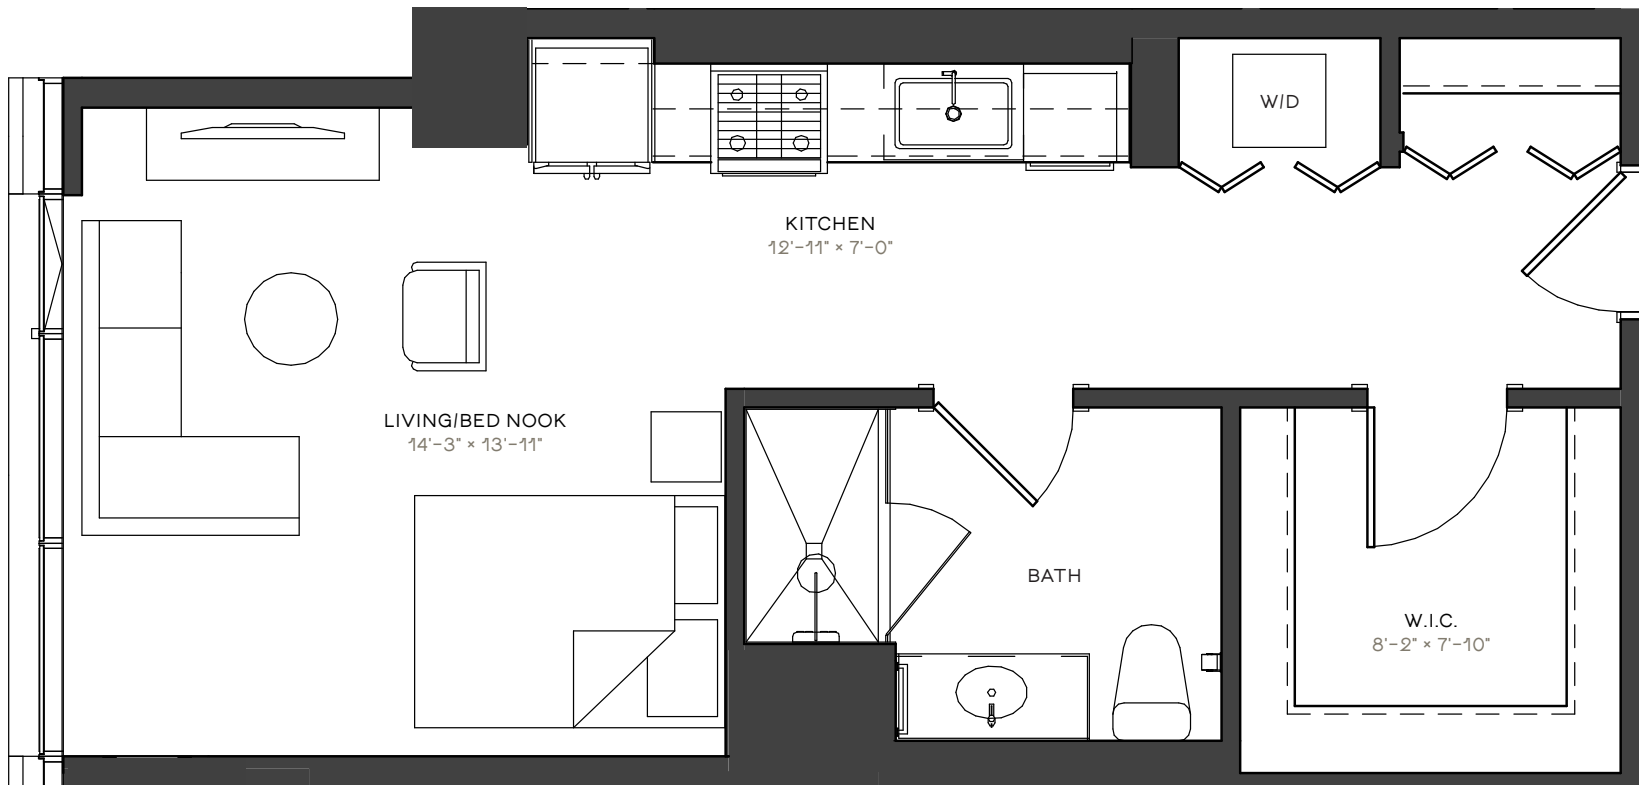

23 WEST LOFTS

LS4

STUDIO
534 SF
0513-0713

RESIDENCE

RENT

DATE AVAILABLE

312.270.1111 23WESTLOFTS.COM

ELEVATIONS AND FLOOR PLANS ARE ARTIST'S RENDERINGS AND ARE SHOWN FOR ILLUSTRATION PURPOSES ONLY. ALL SQUARE FOOTAGE IS APPROXIMATE.