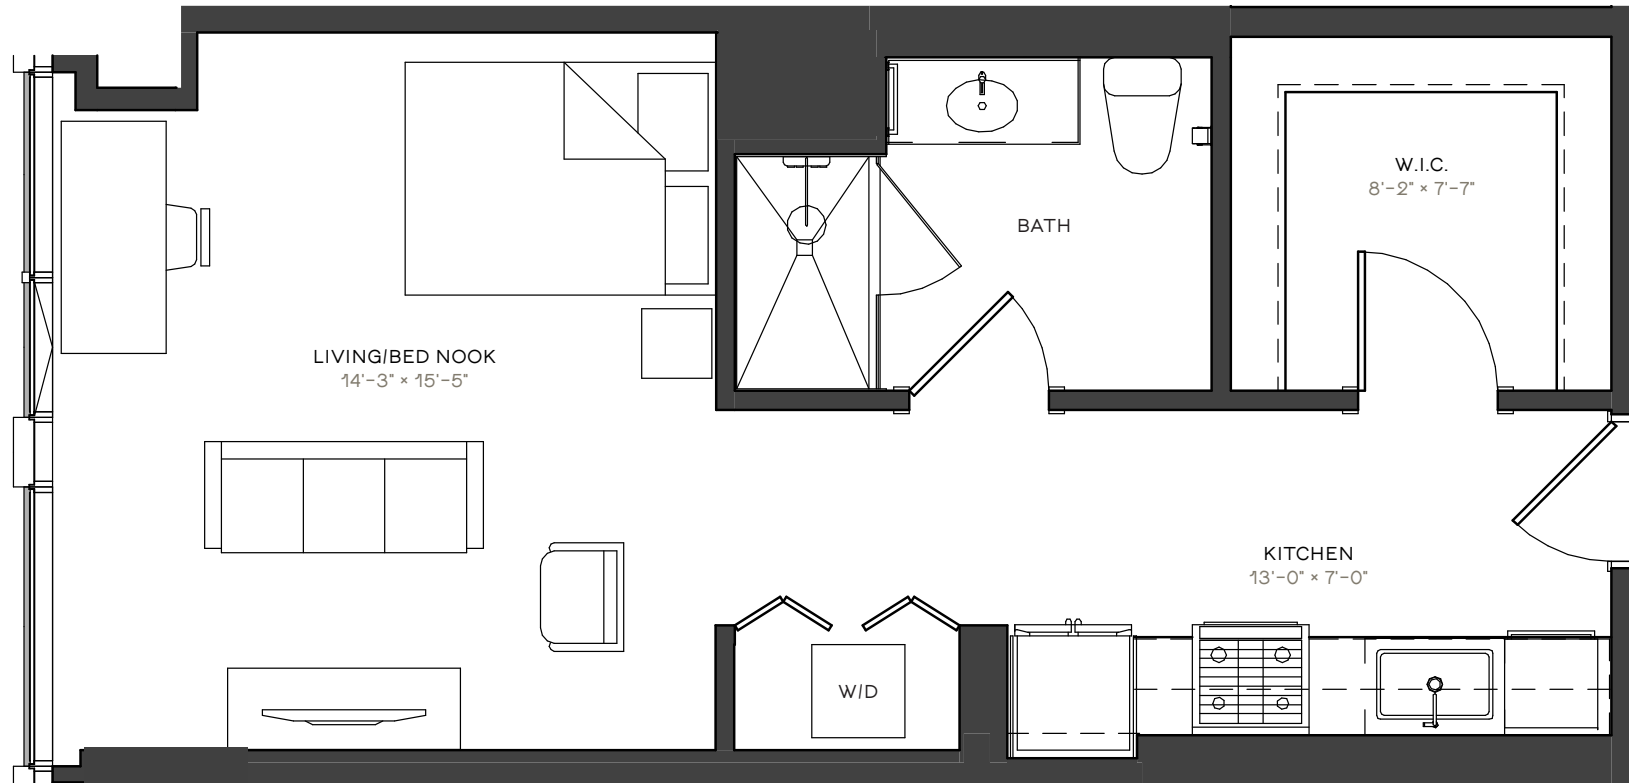

23 WEST LOFTS

LS5

STUDIO
588 SF
0514-0714

RESIDENCE

RENT

DATE AVAILABLE

312.270.1111 23WESTLOFTS.COM

ELEVATIONS AND FLOOR PLANS ARE ARTIST'S RENDERINGS AND ARE SHOWN FOR ILLUSTRATION PURPOSES ONLY. ALL SQUARE FOOTAGE IS APPROXIMATE.