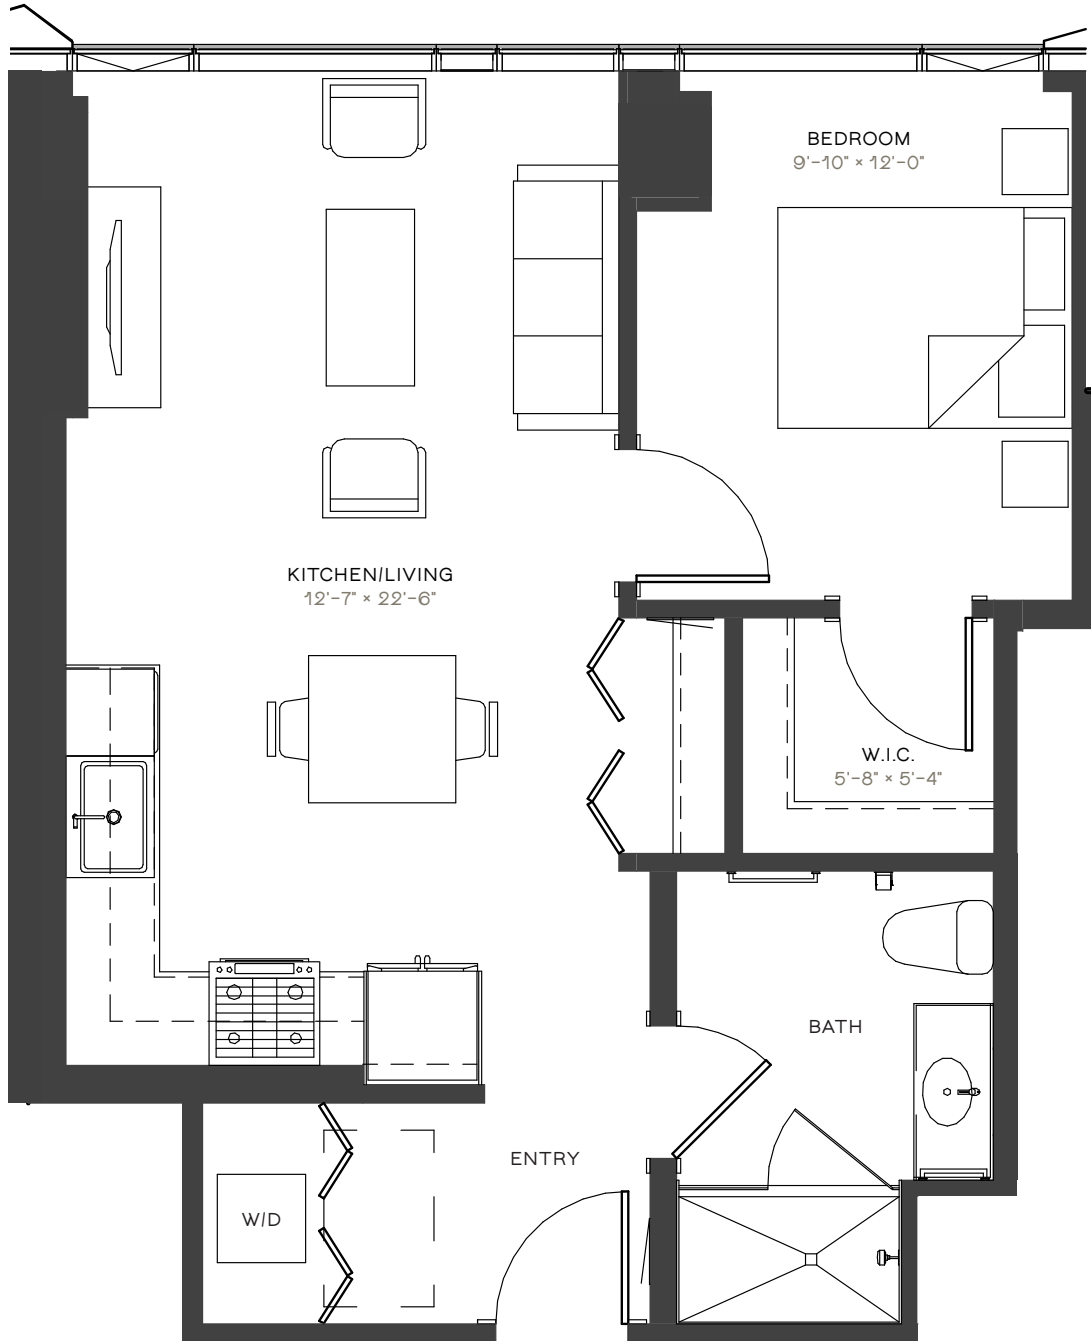

# 23 WEST APARTMENTS

# WA13

1 BED / 1 BATH  
709 SF  
1006-3306

RESIDENCE

RENT

DATE AVAILABLE

312.270.1111 23WESTAPTS.COM

ELEVATIONS AND FLOOR PLANS ARE ARTIST'S RENDERINGS AND ARE SHOWN FOR ILLUSTRATION PURPOSES ONLY. ALL SQUARE FOOTAGE IS APPROXIMATE.