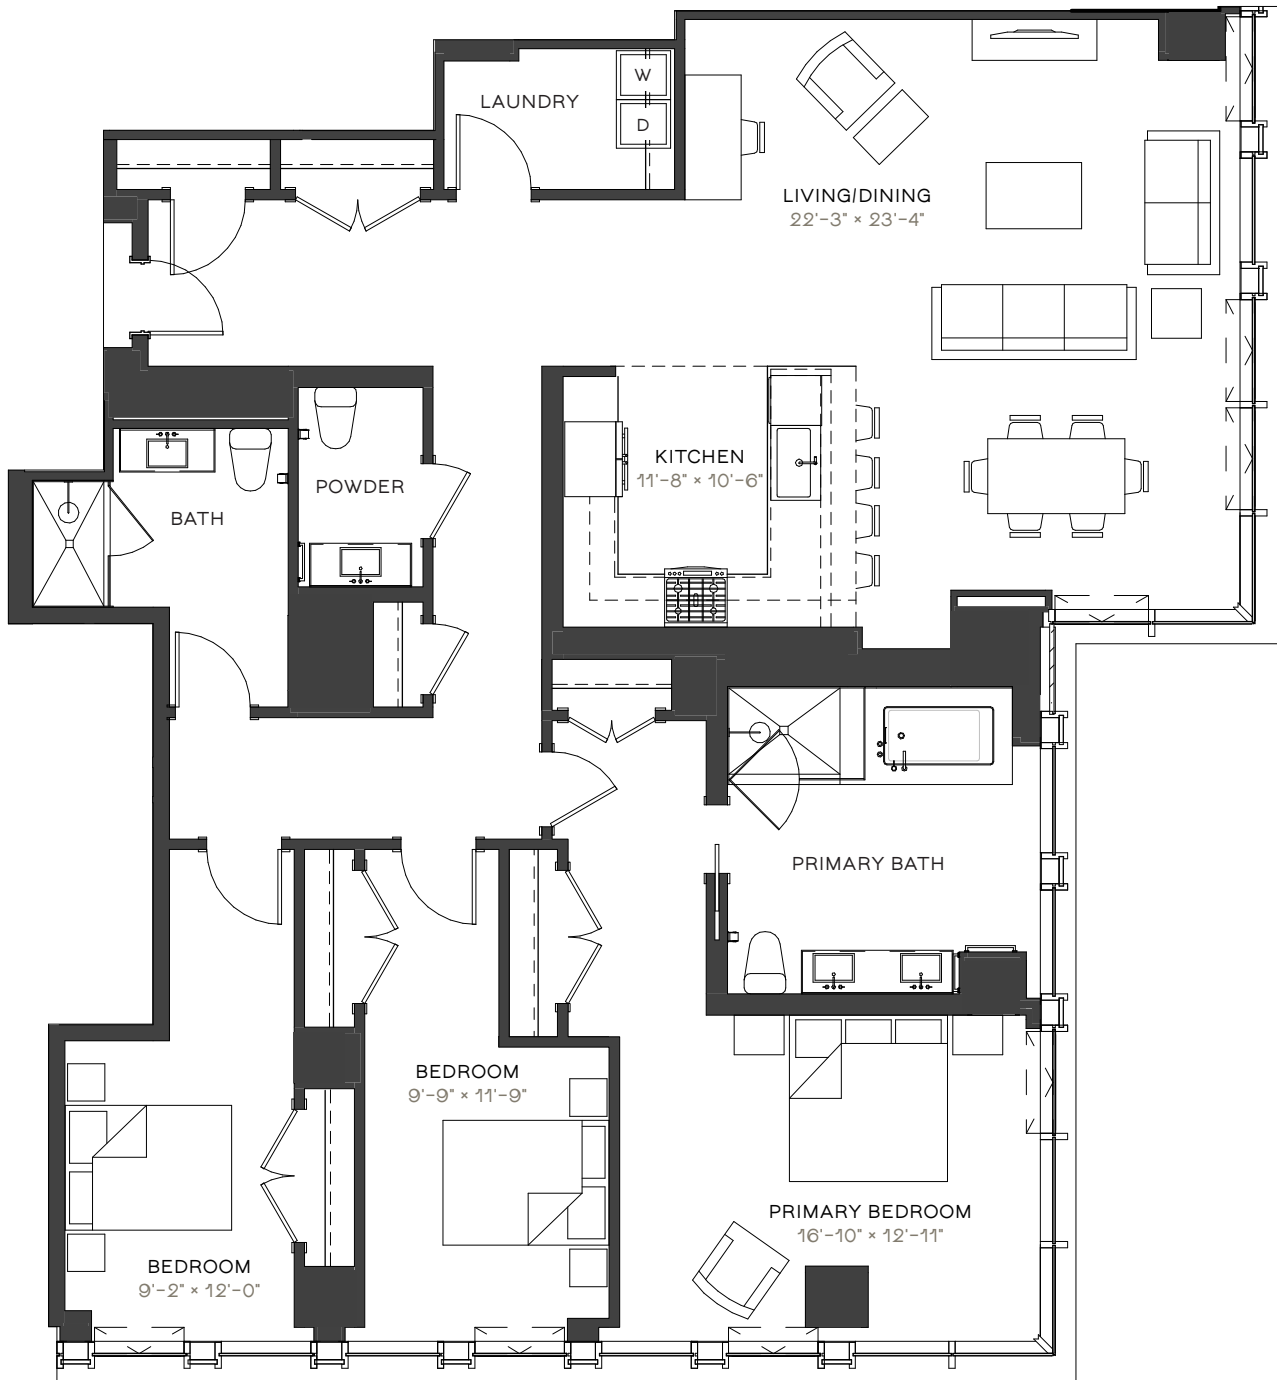

# CD1A

3 BED / 2.5 BATH  
2211 SF  
3202, 3402, 3702,  
3902, 4102

RESIDENCE

RENT

DATE AVAILABLE

312.270.1111 ONECHICAGOAPTS.COM

ELEVATIONS AND FLOOR PLANS ARE ARTIST'S RENDERINGS AND ARE SHOWN FOR ILLUSTRATION PURPOSES ONLY. ALL SQUARE FOOTAGE IS APPROXIMATE.