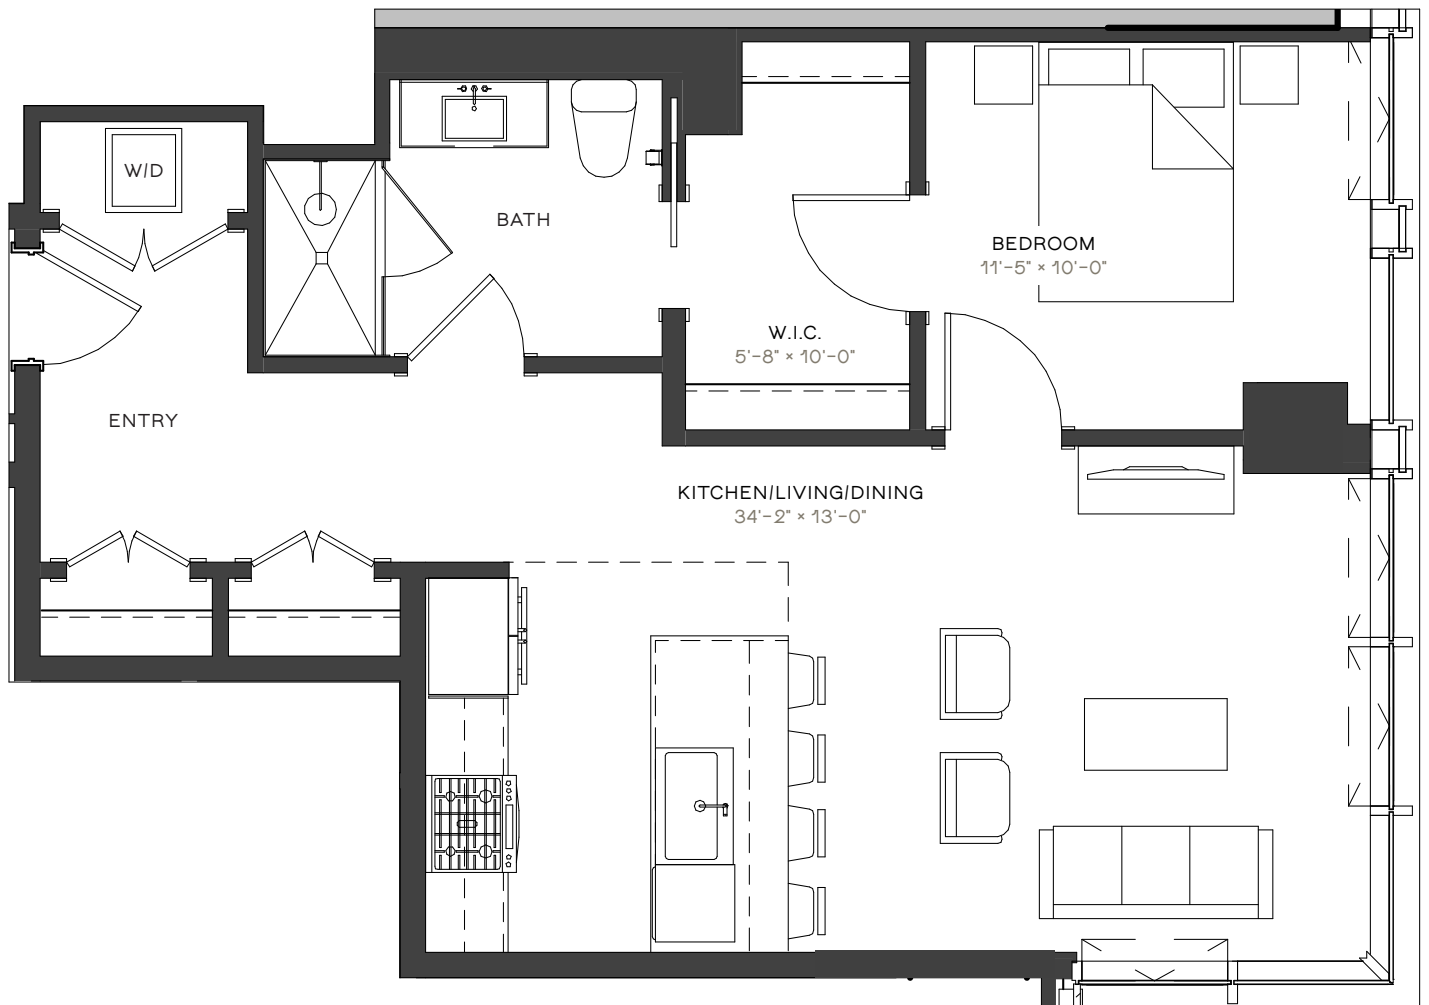

ONE CHICAGO APARTMENTS

CA1

1 BED / 1 BATH
797 SF
1002-3002

RESIDENCE

RENT

DATE AVAILABLE

312.270.1111 ONECHICAGOAPTS.COM

ELEVATIONS AND FLOOR PLANS ARE ARTIST'S RENDERINGS AND ARE SHOWN FOR ILLUSTRATION PURPOSES ONLY. ALL SQUARE FOOTAGE IS APPROXIMATE.