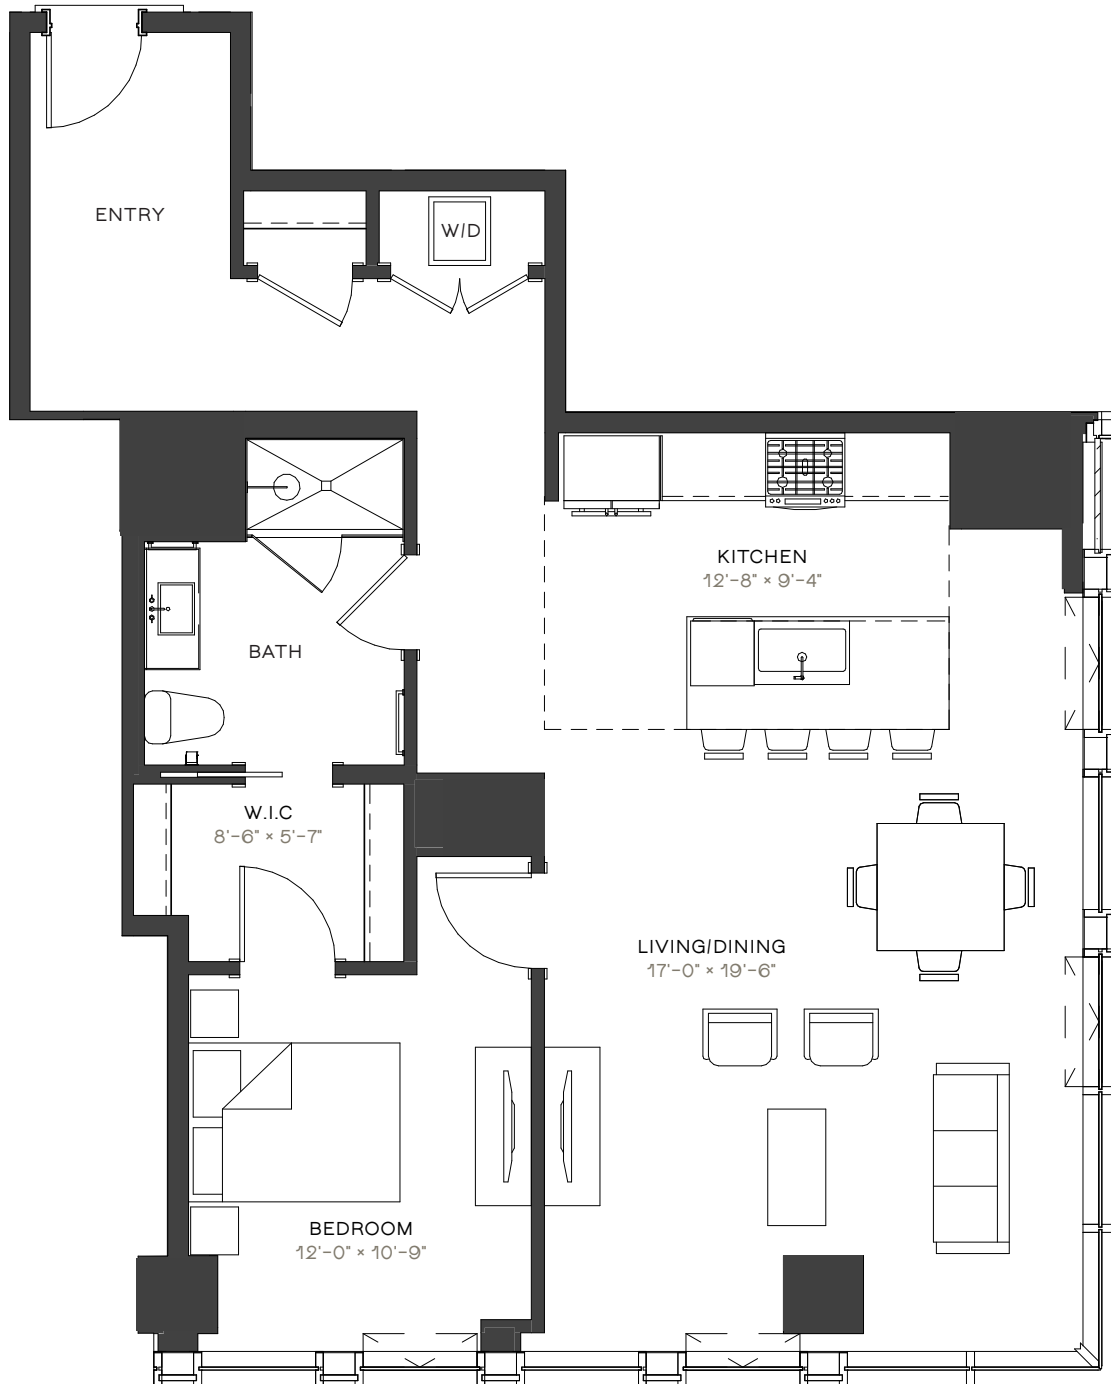

ONE CHICAGO APARTMENTS

1003, 1103, 1303,
1503, 1703, 1903,
2103, 2303, 2503,
2603, 2703, 2903

CA2

1 BED / 1 BATH
1069 SF

RESIDENCE

RENT

DATE AVAILABLE

312.270.1111 ONECHICAGOAPTS.COM

ELEVATIONS AND FLOOR PLANS ARE ARTIST'S RENDERINGS AND ARE SHOWN FOR ILLUSTRATION PURPOSES ONLY. ALL SQUARE FOOTAGE IS APPROXIMATE.