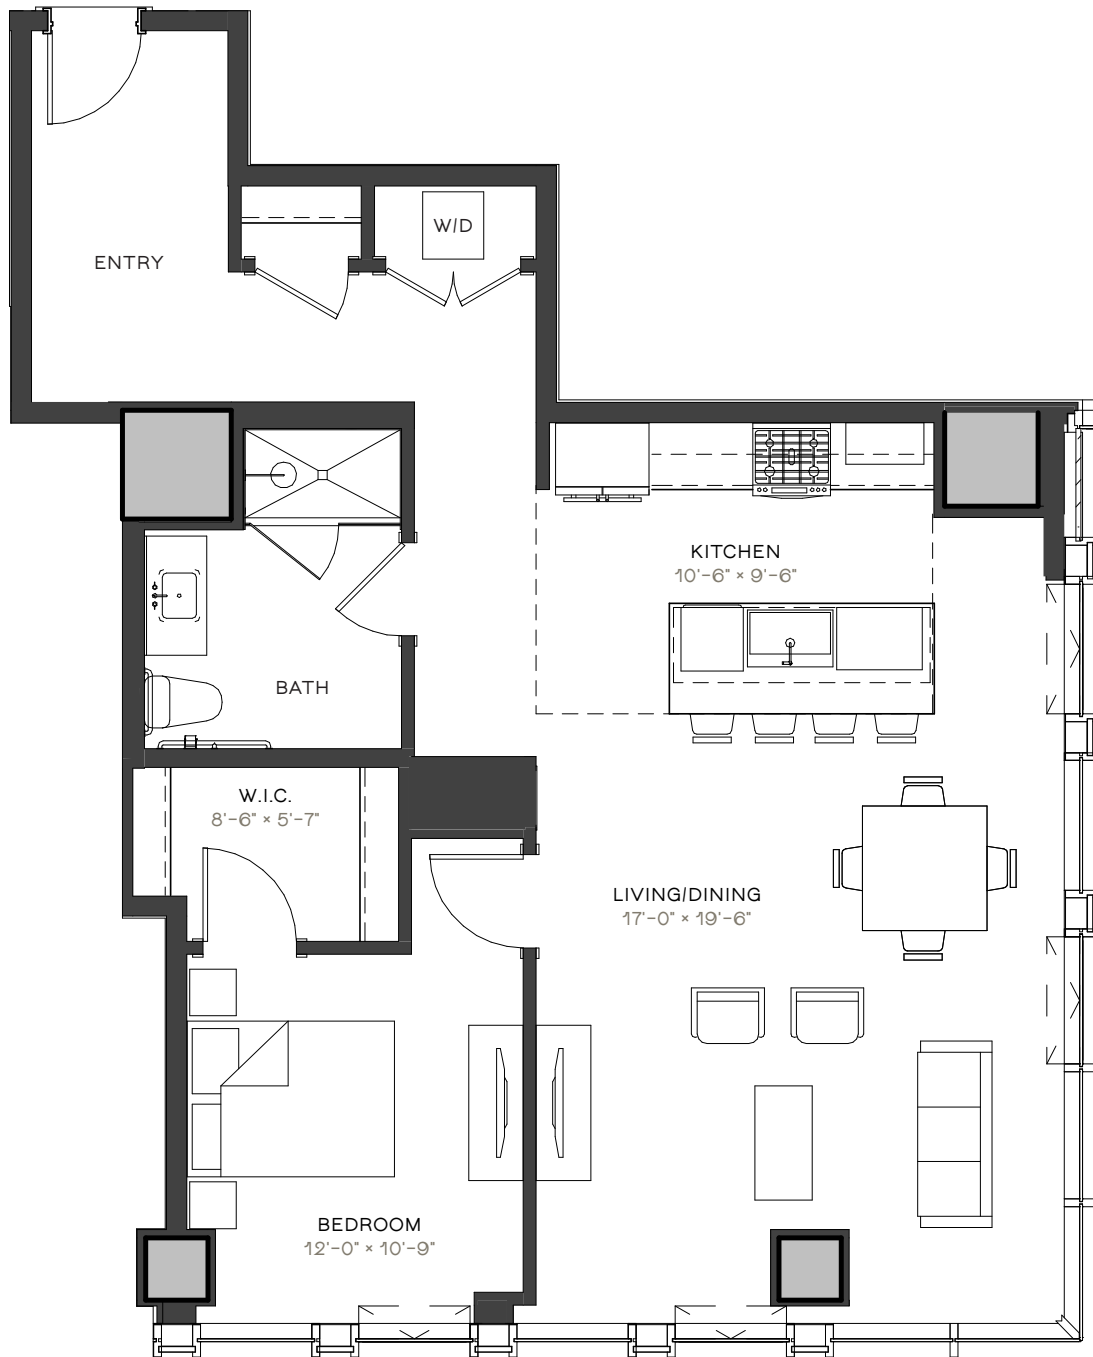

ONE CHICAGO APARTMENTS

1203, 1403, 1603,
1803, 2003, 2203,
2403, 2803, 3003

CA2A

1 BED / 1 BATH
1069 SF

RESIDENCE

RENT

DATE AVAILABLE

312.270.1111 ONECHICAGOAPTS.COM

ELEVATIONS AND FLOOR PLANS ARE ARTIST'S RENDERINGS AND ARE SHOWN FOR ILLUSTRATION PURPOSES ONLY. ALL SQUARE FOOTAGE IS APPROXIMATE.