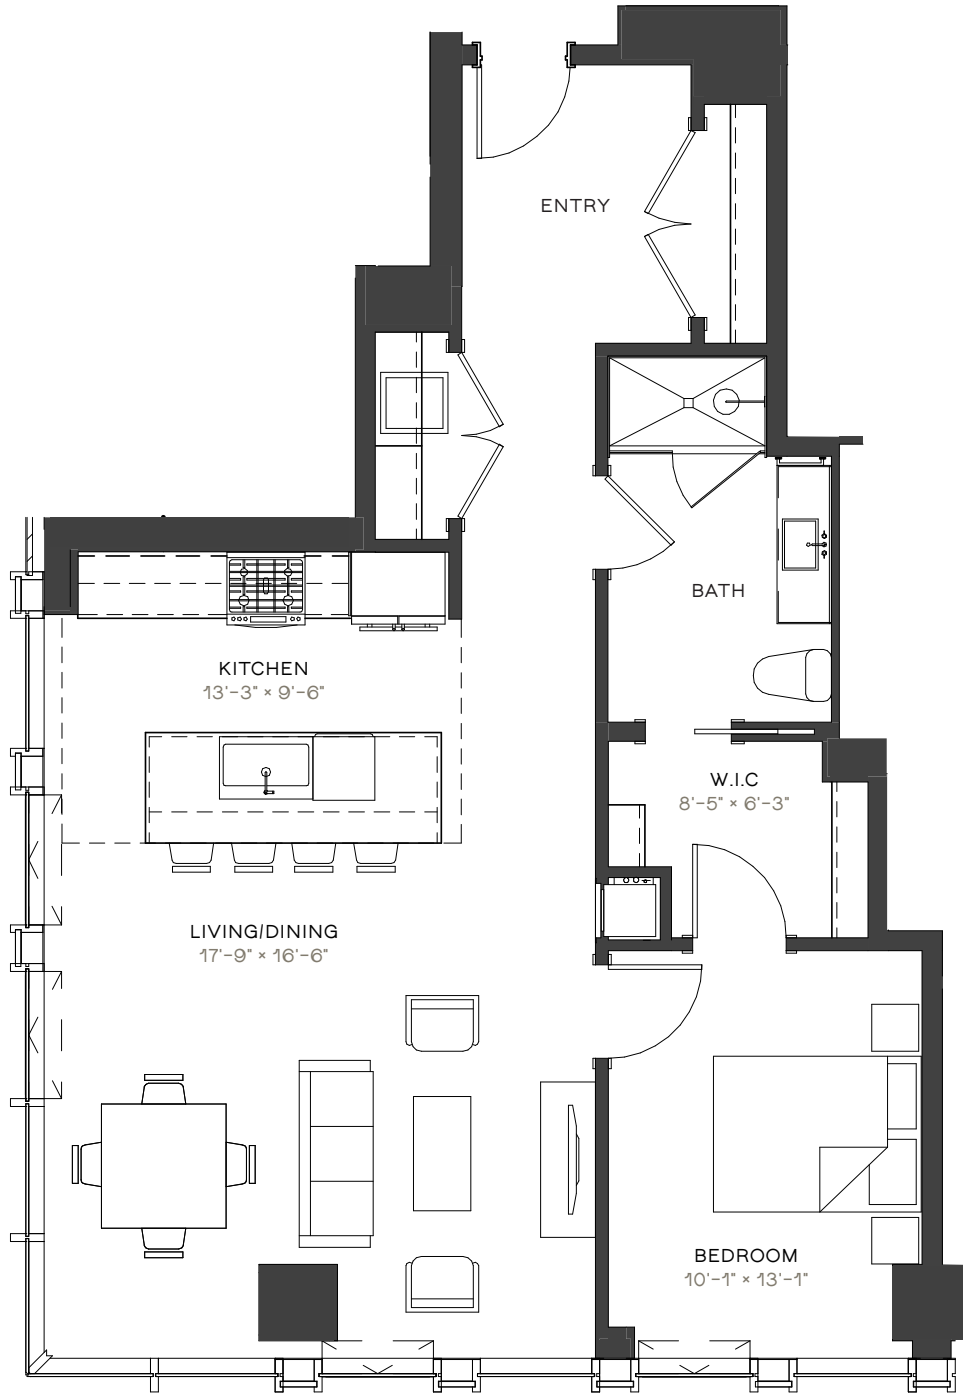

ONE CHICAGO APARTMENTS

CA3

1 BED / 1 BATH
953 SF
1004-3004

RESIDENCE

RENT

DATE AVAILABLE

312.270.1111 ONECHICAGOAPTS.COM

ELEVATIONS AND FLOOR PLANS ARE ARTIST'S RENDERINGS AND ARE SHOWN FOR ILLUSTRATION PURPOSES ONLY. ALL SQUARE FOOTAGE IS APPROXIMATE.