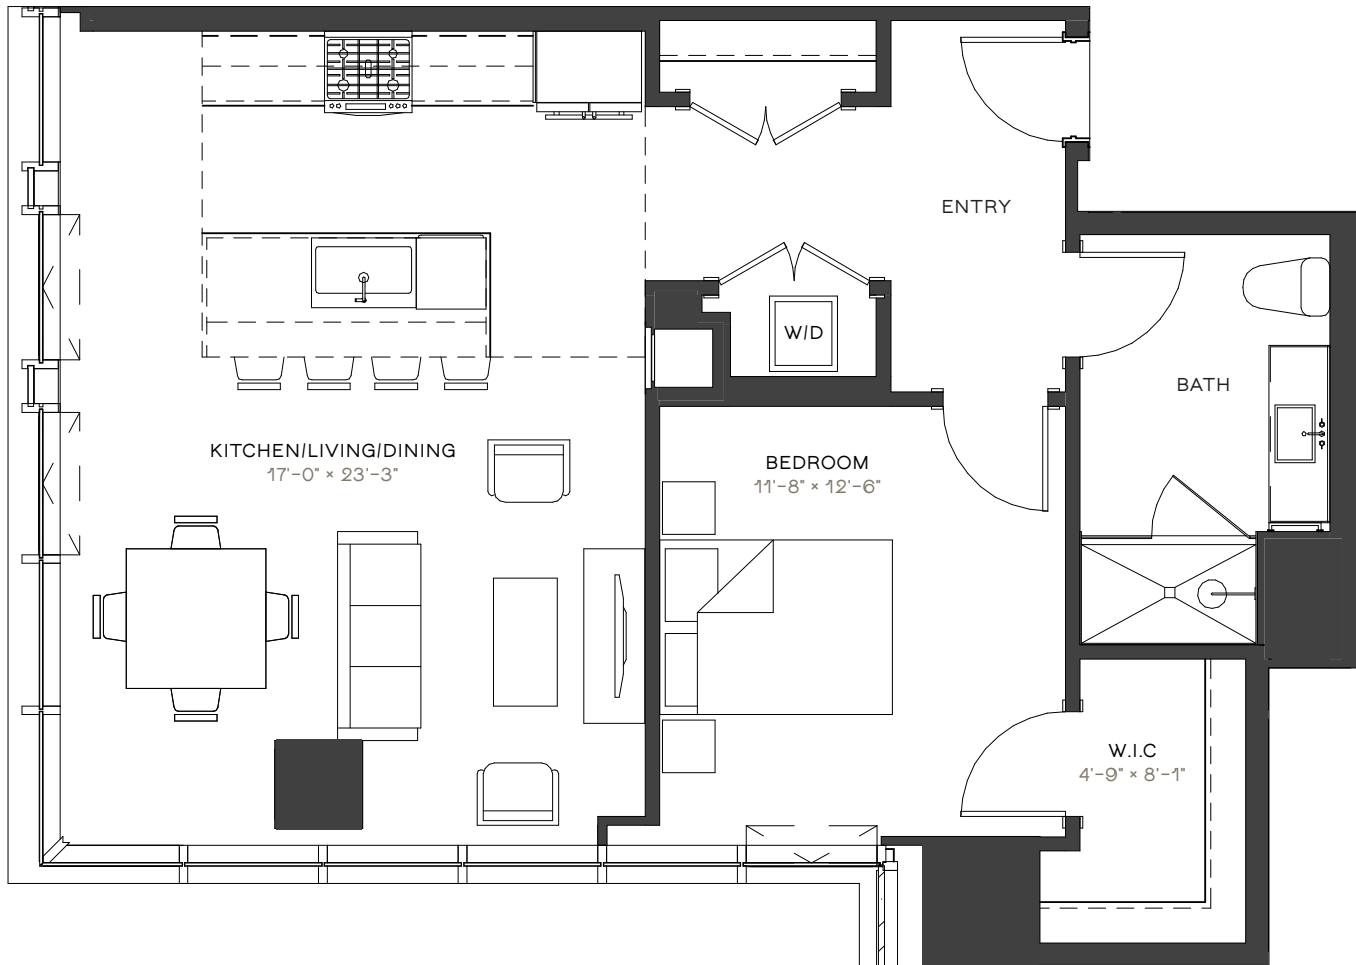

# CA4

1 BED / 1 BATH  
926 SF  
1005-3005

RESIDENCE

RENT

DATE AVAILABLE

312.270.1111 [ONECHICAGOAPTS.COM](http://ONECHICAGOAPTS.COM)

ELEVATIONS AND FLOOR PLANS ARE ARTIST'S RENDERINGS AND ARE SHOWN FOR ILLUSTRATION PURPOSES ONLY. ALL SQUARE FOOTAGE IS APPROXIMATE.