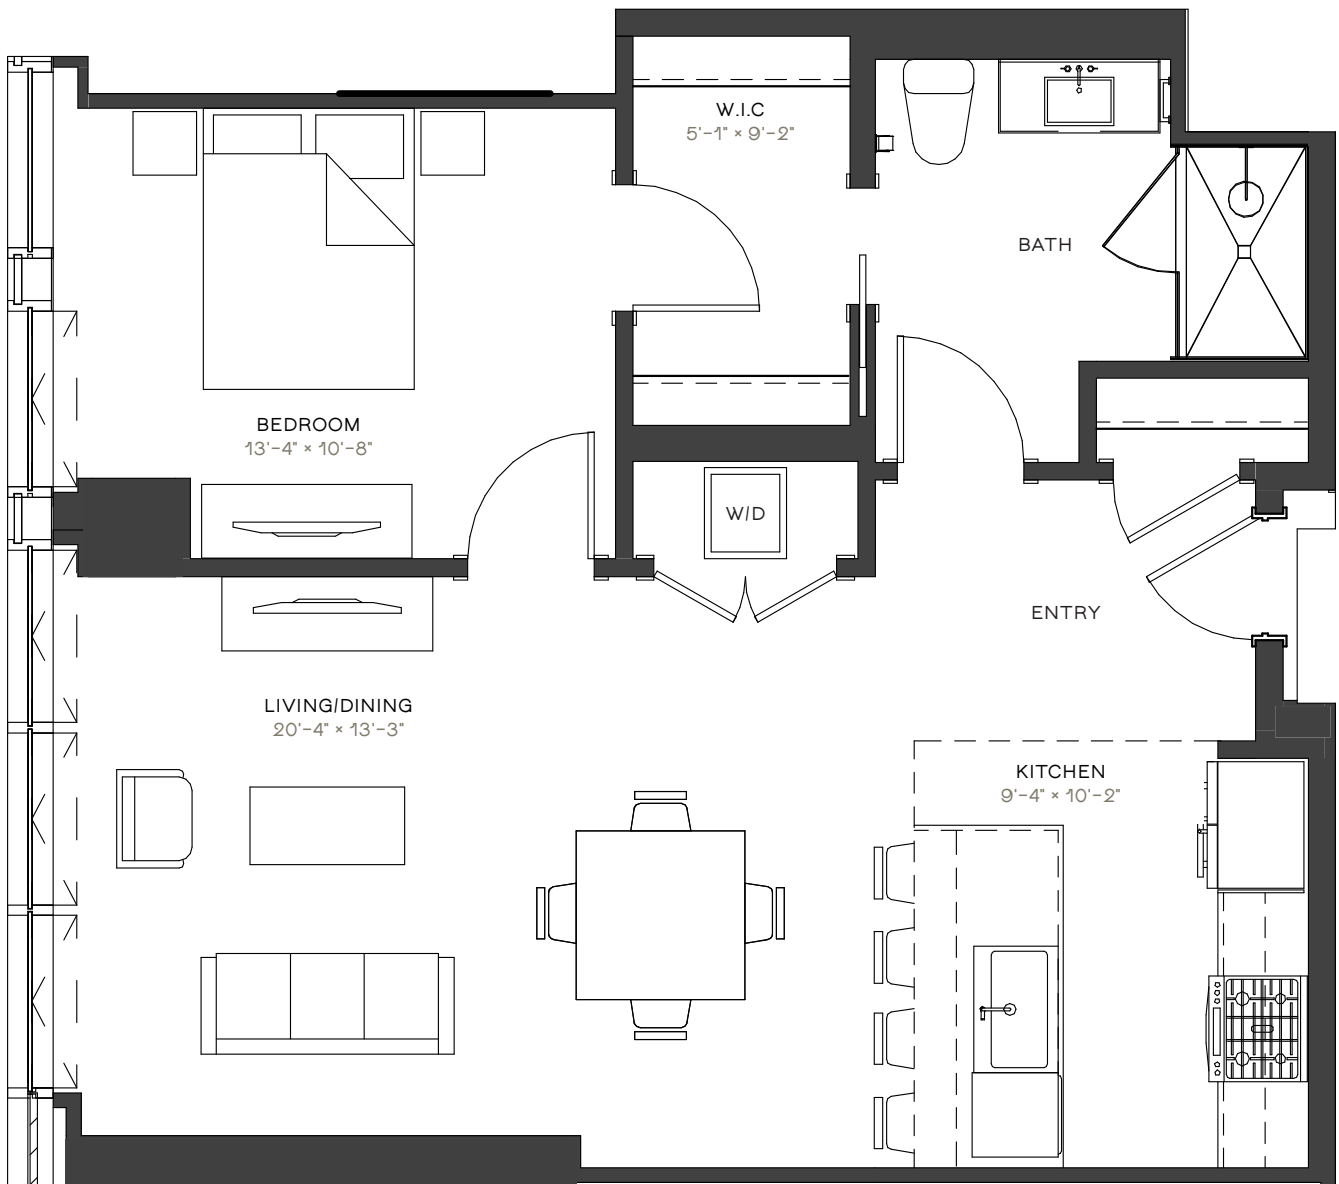

ONE CHICAGO APARTMENTS

CA5

1 BED / 1 BATH
873 SF
1106-3006

RESIDENCE

RENT

DATE AVAILABLE

312.270.1111 ONECHICAGOAPTS.COM

ELEVATIONS AND FLOOR PLANS ARE ARTIST'S RENDERINGS AND ARE SHOWN FOR ILLUSTRATION PURPOSES ONLY. ALL SQUARE FOOTAGE IS APPROXIMATE.