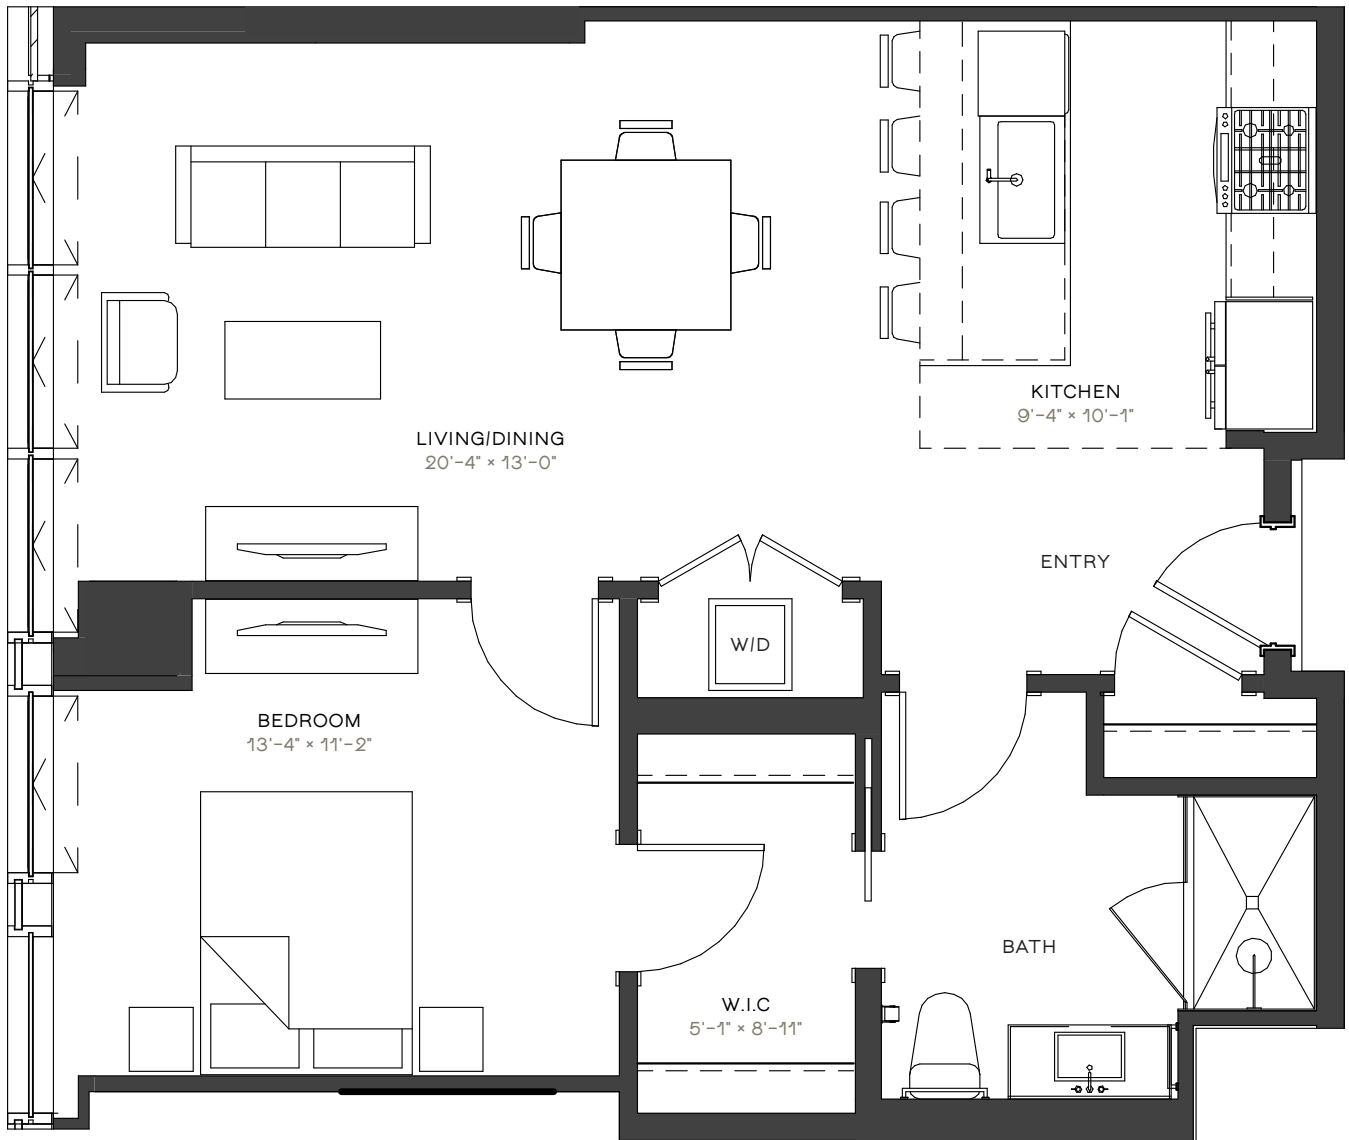

ONE CHICAGO APARTMENTS

CA6

1 BED / 1 BATH
863 SF
1107-3007

RESIDENCE

RENT

DATE AVAILABLE

312.270.1111 ONECHICAGOAPTS.COM

ELEVATIONS AND FLOOR PLANS ARE ARTIST'S RENDERINGS AND ARE SHOWN FOR ILLUSTRATION PURPOSES ONLY. ALL SQUARE FOOTAGE IS APPROXIMATE.