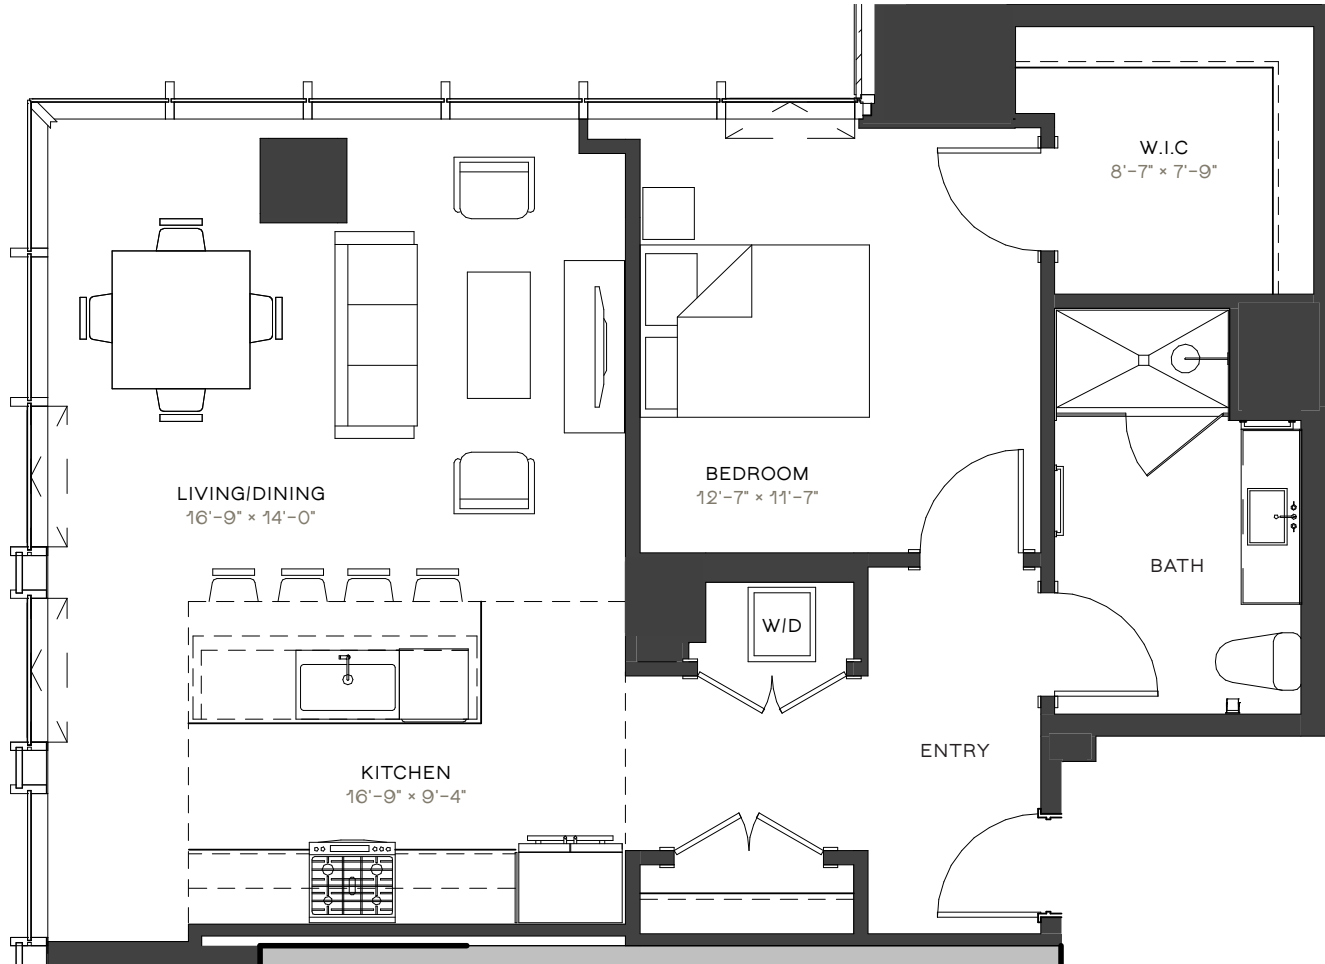

ONE CHICAGO APARTMENTS

CA7

1 BED / 1 BATH
946 SF
1108-3008

RESIDENCE

RENT

DATE AVAILABLE

312.270.1111 ONECHICAGOAPTS.COM

ELEVATIONS AND FLOOR PLANS ARE ARTIST'S RENDERINGS AND ARE SHOWN FOR ILLUSTRATION PURPOSES ONLY. ALL SQUARE FOOTAGE IS APPROXIMATE.