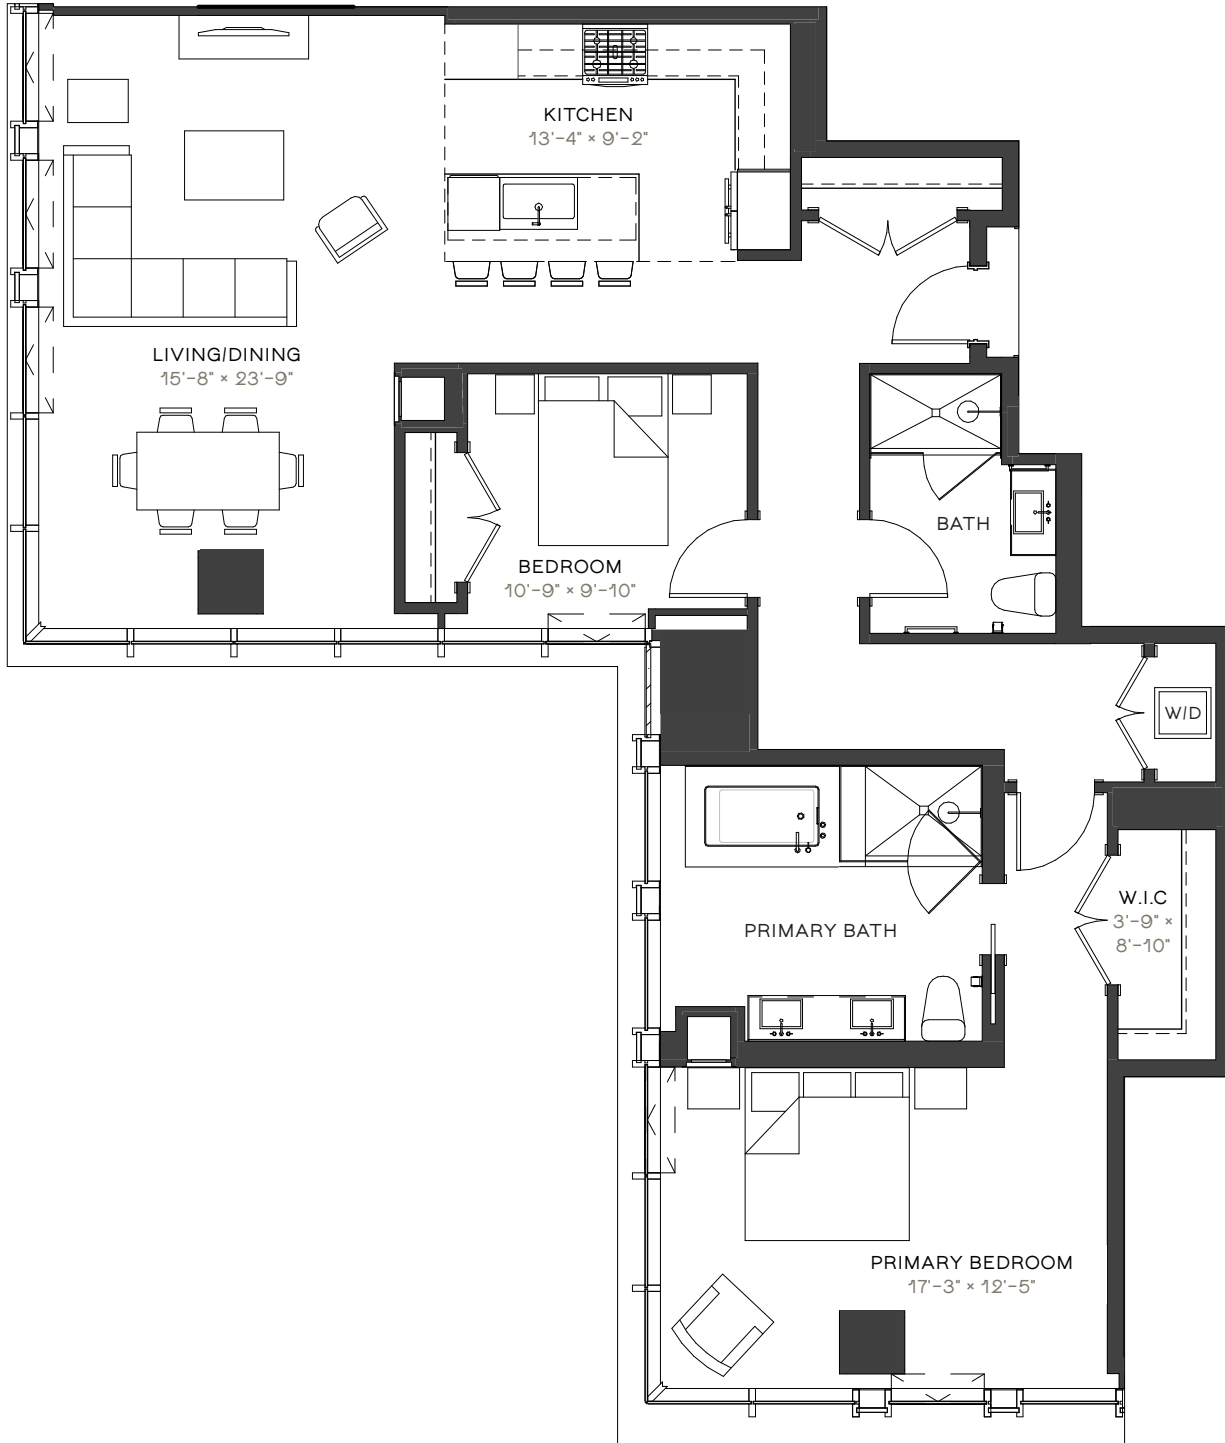

# CB2

2 BED / 2 BATH  
1553 SF  
3103-4203

RESIDENCE

RENT

DATE AVAILABLE

312.270.1111 ONECHICAGOAPTS.COM

ELEVATIONS AND FLOOR PLANS ARE ARTIST'S RENDERINGS AND ARE SHOWN FOR ILLUSTRATION PURPOSES ONLY. ALL SQUARE FOOTAGE IS APPROXIMATE.