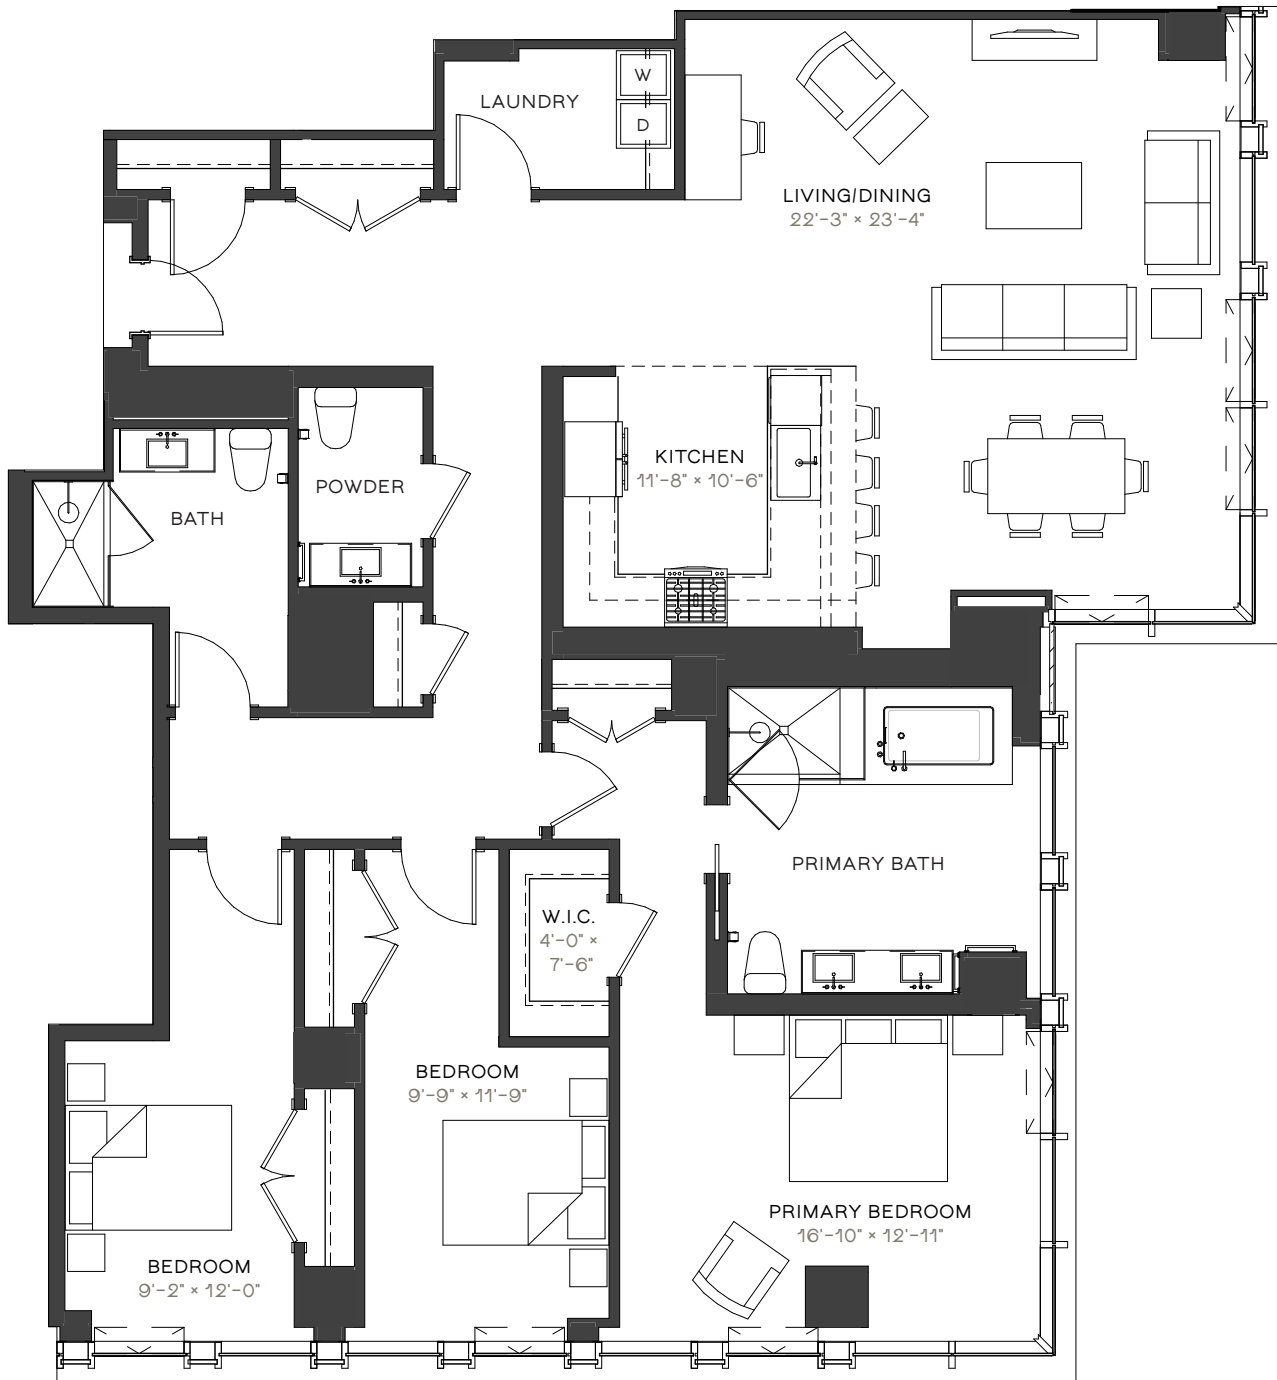

ONE CHICAGO APARTMENTS

CD1

3 BED / 2.5 BATH
2211 SF
3102-4202

RESIDENCE

RENT

DATE AVAILABLE

312.270.1111 ONECHICAGOAPTS.COM

ELEVATIONS AND FLOOR PLANS ARE ARTIST'S RENDERINGS AND ARE SHOWN FOR ILLUSTRATION PURPOSES ONLY. ALL SQUARE FOOTAGE IS APPROXIMATE.